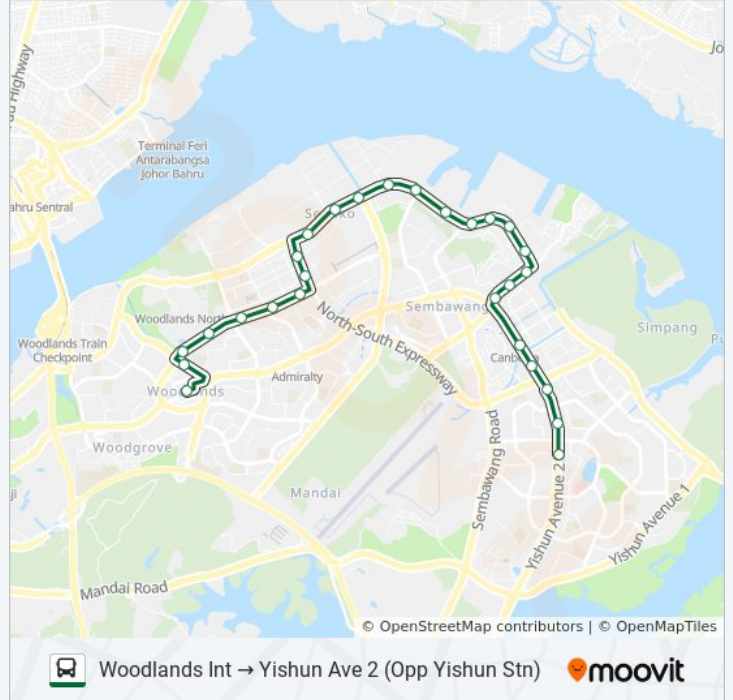

Admiralty Rd East - Aft Wellington Rd (58191)

Admiralty Rd East - Aft Queen's Ave (58201)

Sembawang Rd - Opp Durban Rd (58069)

Sembawang Rd - Opp Blk 592c (58059)

Sembawang Rd - Opp Blk 590c (58049)

Canberra Link - Opp Canberra Stn (58541)

Yishun Ave 2 - Opp Yishun Emerald (59529)

Yishun Ave 2 - Darul Makmur Mque (59259)

Yishun Ave 2 - Blk 220 (59099)

Yishun Ave 2 - Opp Yishun Stn (59073)

169A bus time schedules and route maps are available in an offline PDF at moovitapp.com. Use the [Moovit App](#) to see live bus times, train schedule or subway schedule, and step-by-step directions for all public transit in Singapore.

[About Moovit](#) • [MaaS Solutions](#) • [Supported Countries](#) • [Mooviter Community](#)

© 2024 Moovit - All Rights Reserved

Check Live Arrival Times