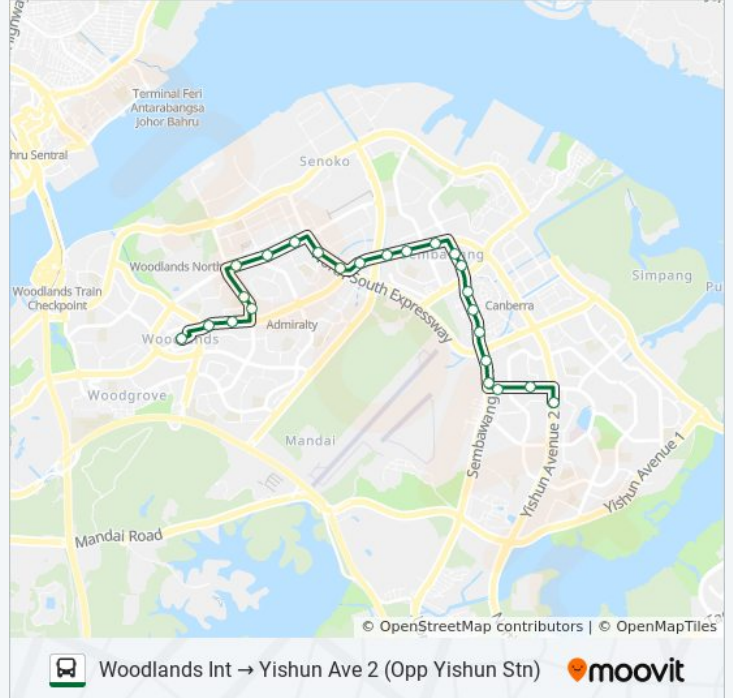

Sembawang Rd - Blk 114 (57129)

Sembawang Rd - Blk 101 (57119)

Yishun Ave 5 - Opp Blk 701a (59119)

Yishun Ave 5 - Blk 145 (59149)

Yishun Ave 2 - Opp Yishun Stn (59073)

858A bus time schedules and route maps are available in an offline PDF at moovitapp.com. Use the [Moovit App](#) to see live bus times, train schedule or subway schedule, and step-by-step directions for all public transit in Singapore.

[About Moovit](#) • [MaaS Solutions](#) • [Supported Countries](#) • [Mooviter Community](#)

© 2024 Moovit - All Rights Reserved

Check Live Arrival Times