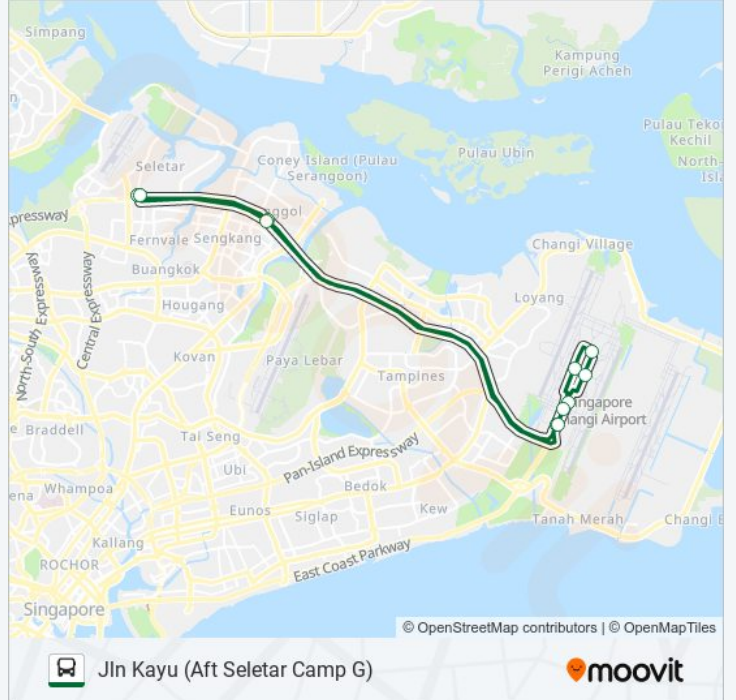

Use the Moovit App to find the closest 858B bus station near you and find out when is the next 858B bus arriving.

### Direction: Jln Kayu (Aft Seletar Camp G)

11 stops

[VIEW LINE SCHEDULE](#)

- Jln Kayu - Bef Seletar Camp G (68111)
- Tpe - Aft Punggol Rd (65199)
- Airport Blvd - Airport Police Stn (95151)
- Airport Blvd - Aft Aircraft Flyover (95011)
- Ptb3 Basement - Changi Airport Ter 3 (95109)
- Ptb1 Basement - Changi Airport Ter 1 (95029)
- Ptb2 Basement - Changi Airport Ter 2 (95129)
- Airport Blvd - Aft Changi Airport Ter 2 (95019)
- Airport Blvd - Near Sats Flight Kitchen (95159)
- Tpe - Bef Punggol Rd (65191)
- Jln Kayu - Aft Seletar Camp G (68119)

### 858B bus Time Schedule

Jln Kayu (Aft Seletar Camp G) Route Timetable:

Sunday	Not Operational
Monday	07:29 - 07:52
Tuesday	07:29 - 07:52
Wednesday	07:29 - 07:52
Thursday	07:29 - 07:52
Friday	Not Operational
Saturday	Not Operational

### 858B bus Info

**Direction:** Jln Kayu (Aft Seletar Camp G)

**Stops:** 11

**Trip Duration:** 60 min

**Line Summary:**

858B bus time schedules and route maps are available in an offline PDF at [moovitapp.com](https://moovitapp.com). Use the [Moovit App](#) to see live bus times, train schedule or subway schedule, and step-by-step directions for all public transit in Singapore.