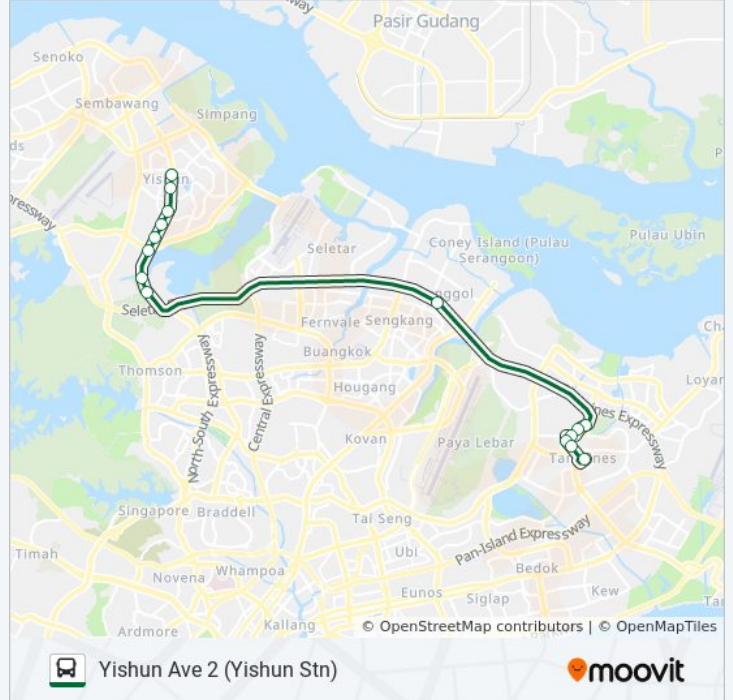

969A

Yishun Ave 2 (Yishun Stn)

Get The App

The 969A bus line Yishun Ave 2 (Yishun Stn) has one route. For regular weekdays, their operation hours are:

(1) Yishun Ave 2 (Yishun Stn): 8:08 AM - 7:49 PM

Use the Moovit App to find the closest 969A bus station near you and find out when is the next 969A bus arriving.

**Direction: Yishun Ave 2 (Yishun Stn)**

15 stops

[VIEW LINE SCHEDULE](#)

- Tampines Ctrl 1 - Tampines Int (75009)
- Tampines Concourse - Blk 519a (76529)
- Tampines Concourse - Bet Blks 524b/523d (76519)
- Tampines Ave 9 - Opp Citylife@ Tampines (76549)
- Tampines Ave 12 - Bef Blk 631b (75591)
- Tampines Ave 12 - Blk 637 Cp (75581)
- Tpe - Bef Punggol Rd (65191)
- Lentor Ave - Aft Sle (55281)
- Lentor Ave - Bef Sg Seletar Bridge (59011)
- Lentor Ave - Bef Yishun Ave 1 (59021)
- Yishun Ave 2 - Opp Yishun Sports Hall (59031)
- Yishun Ave 2 - Bef Khatib Stn (59041)
- Yishun Ave 2 - Blk 790 (59051)
- Yishun Ave 2 - Blk 763 (59061)
- Yishun Ave 2 - Yishun Stn (59079)

**969A bus Time Schedule**

Yishun Ave 2 (Yishun Stn) Route Timetable:

Sunday	Not Operational
Monday	8:08 AM - 7:49 PM
Tuesday	8:08 AM - 7:49 PM
Wednesday	8:08 AM - 7:49 PM
Thursday	8:08 AM - 7:49 PM
Friday	Not Operational
Saturday	Not Operational

**969A bus Info**

**Direction:** Yishun Ave 2 (Yishun Stn)

**Stops:** 15

**Trip Duration:** 41 min

**Line Summary:**

969A bus time schedules and route maps are available in an offline PDF at [moovitapp.com](https://moovitapp.com). Use the [Moovit App](#) to see live bus times, train schedule or subway schedule, and step-by-step directions for all public transit in Singapore.