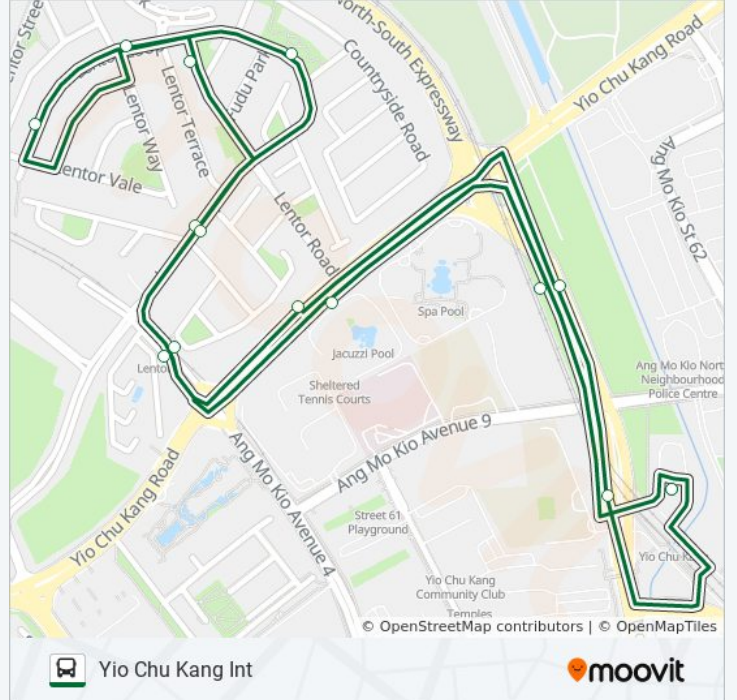

Direction: Yio Chu Kang Int

15 stops

[VIEW LINE SCHEDULE](#)

Ang Mo Kio Ave 8 - Yio Chu Kang Int (55509)

Ang Mo Kio Ave 6 - Castle Green (55171)

Yio Chu Kang Rd - Seasons Pk (55029)

Lentor Dr - Lentor Stn Exit 5 (55349)

Lentor Loop - Aft Florissa Pk (55339)

Lentor Rd - Opp Fudu Wk P/G (55351)

Lentor Loop - Aft Lentor St (55371)

Lentor Loop - Bef Bullion Pk (55381)

Lentor Loop - Countryside Gdn P/G (55361)

Lentor Loop - Aft Lentor Gr (55331)

Lentor Dr - Lentor Stn Exit 3 (55341)

Yio Chu Kang Rd - Opp Seasons Pk (55021)

Ang Mo Kio Ave 6 - Opp Castle Green (55179)

Ang Mo Kio Ave 6 - Yio Chu Kang Stn (55189)

Ang Mo Kio Ave 8 - Yio Chu Kang Int (55509)

825 bus Info

Direction: Yio Chu Kang Int

Stops: 15

Trip Duration: 21 min

Line Summary:

825 bus time schedules and route maps are available in an offline PDF at moovitapp.com. Use the [Moovit App](#) to see live bus times, train schedule or subway schedule, and step-by-step directions for all public transit in Singapore.