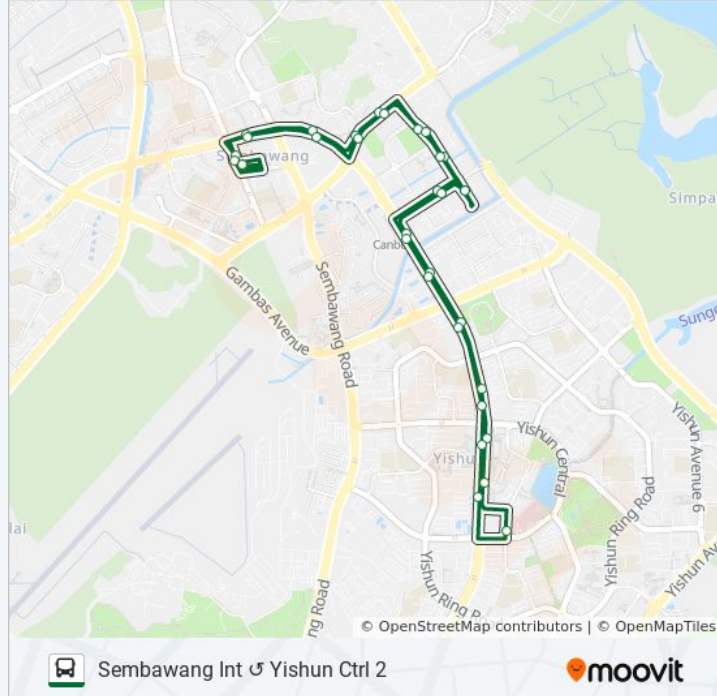

**Direction: Sembawang Int**

33 stops

[VIEW LINE SCHEDULE](#)

- Sembawang Vista - Sembawang Int (58009)
- Sembawang Dr - Opp Sun Plaza (58259)
- Sembawang Way - Opp Sembawang Stn (58219)
- Canberra Link - Blk 589d (58331)
- Sembawang Rd - Blk 590c (58041)
- Sembawang Rd - Blk 592c (58051)
- Canberra St - Blk 104c (58511)
- Canberra St - Blk 106a (58521)
- Canberra St - Blk 126 Cp (58621)
- Canberra Way - Blk 129a (58531)
- Canberra Link - Opp Canberra Stn (58541)
- Yishun Ave 2 - Opp Yishun Emerald (59529)
- Yishun Ave 2 - Darul Makmur Mque (59259)
- Yishun Ave 2 - Blk 220 (59099)
- Yishun Ave 2 - Yishun Stn Exit E (59072)
- Yishun Ave 2 - Opp Blk 757 (59069)
- Yishun Ctrl 2 - Yishun Community Hosp (59619)
- Yishun Ave 2 - Blk 763 (59061)
- Yishun Ave 2 - Yishun Stn (59079)
- Yishun Ave 2 - Blk 154 (59091)
- Yishun Ave 2 - Opp Darul Makmur Mque (59251)
- Yishun Ave 2 - Yishun Emerald (59521)

**883 bus Info**

**Direction:** Sembawang Int

**Stops:** 33

**Trip Duration:** 42 min

**Line Summary:**

Canberra Link - Canberra Stn (58549)

Canberra Way - Blk 120a (58539)

Canberra St - Blk 126 Cp (58621)

Canberra St - Blk 108 Cp (58529)

Canberra St - Opp Blk 104b (58519)

Sembawang Rd - Opp Blk 592c (58059)

Sembawang Rd - Opp Blk 590c (58049)

Canberra Link - Opp Blk 589d (58339)

Sembawang Way - Sembawang Stn (58211)

Sembawang Dr - Sun Plaza/Sembawang Stn (58251)

Sembawang Vista - Sembawang Int (58009)

883 bus time schedules and route maps are available in an offline PDF at [moovitapp.com](https://moovitapp.com). Use the [Moovit App](#) to see live bus times, train schedule or subway schedule, and step-by-step directions for all public transit in Singapore.