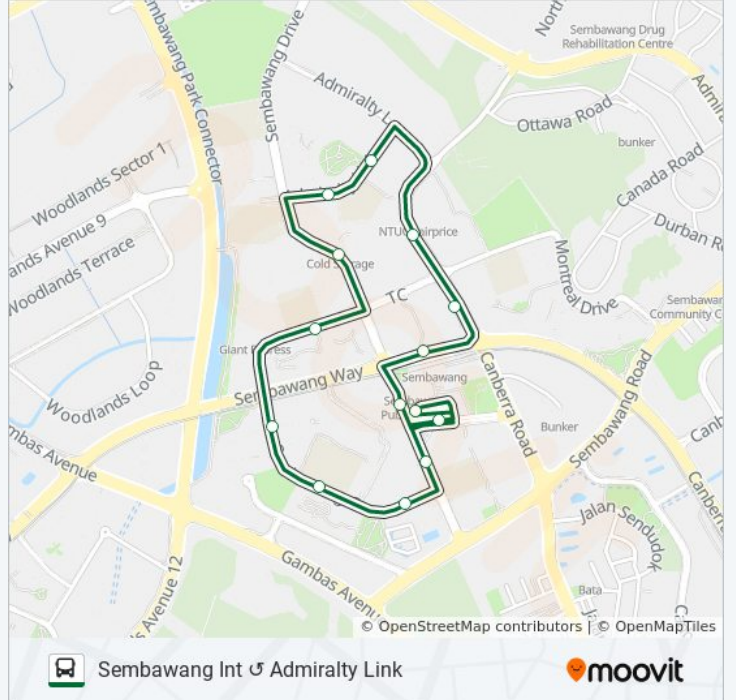

859A

Sembawang Int Admiralty Link

Get The App

The 859A bus line Sembawang Int Admiralty Link has one route. For regular weekdays, their operation hours are:
(1) Sembawang Int: 12:08 AM - 11:49 PM
Use the Moovit App to find the closest 859A bus station near you and find out when is the next 859A bus arriving.

Direction: Sembawang Int

15 stops

[VIEW LINE SCHEDULE](#)

- Sembawang Vista - Sembawang Int (58009)
- Sembawang Dr - Opp Sun Plaza (58259)
- Sembawang Way - Opp Sembawang Stn (58219)
- Canberra Rd - Blk 351 Cp (58111)
- Canberra Rd - Blk 424a Cp (58121)
- Admiralty Link - Opp Blk 491 (58401)
- Admiralty Link - Blk 404a Cp (58411)
- Sembawang Dr - Blk 405 (58341)
- Admiralty Dr - Bet Blks 357/359 (58321)
- Sembawang Cres - Blk 335 (58271)
- Sembawang Cres - Sembawang Sec Sch (58281)
- Sembawang Cres - Bet Blks 325/326 (58371)
- Sembawang Dr - Blk 328 (58299)
- Sembawang Vista - Sembawang Int/Opp Blk 315 (58241)
- Sembawang Vista - Sembawang Int (58009)

859A bus Time Schedule

Sembawang Int Route Timetable:

Sunday	12:08 AM - 11:49 PM
Monday	12:08 AM - 11:49 PM
Tuesday	12:08 AM - 11:49 PM
Wednesday	12:08 AM - 11:49 PM
Thursday	12:08 AM - 11:49 PM
Friday	12:08 AM - 11:49 PM
Saturday	12:08 AM - 11:49 PM

859A bus Info

Direction: Sembawang Int

Stops: 15

Trip Duration: 14 min

Line Summary:

859A bus time schedules and route maps are available in an offline PDF at moovitapp.com. Use the [Moovit App](#) to see live bus times, train schedule or subway schedule, and step-by-step directions for all public transit in Singapore.