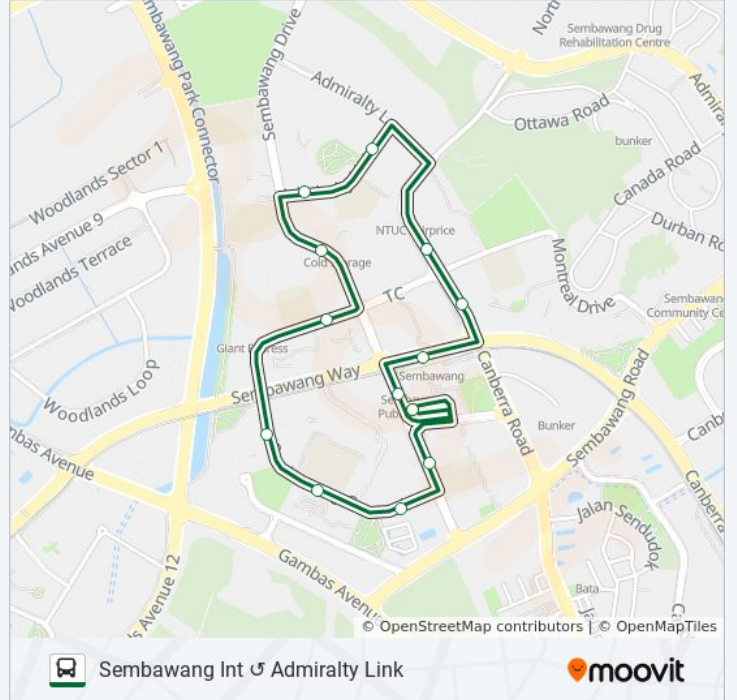

859B

Sembawang Int Admiralty Link

Get The App

The 859B bus line Sembawang Int Admiralty Link has one route. For regular weekdays, their operation hours are:
(1) Sembawang Int: 5:30 AM - 11:44 PM
Use the Moovit App to find the closest 859B bus station near you and find out when is the next 859B bus arriving.

Direction: Sembawang Int

14 stops

[VIEW LINE SCHEDULE](#)

- Sembawang Vista - Sembawang Int (58009)
- Sembawang Dr - Blk 317 (58291)
- Sembawang Cres - Opp Blk 325 (58379)
- Sembawang Cres - Opp Sembawang Sec Sch (58289)
- Sembawang Cres - Opp Blk 336a Cp (58279)
- Admiralty Dr - Blk 474 (58329)
- Sembawang Dr - Blk 478 (58349)
- Admiralty Link - Blk 482a Cp (58419)
- Admiralty Link - Blk 491 (58409)
- Canberra Rd - Blk 508 Cp (58129)
- Canberra Rd - Blk 502a (58119)
- Sembawang Way - Sembawang Stn (58211)
- Sembawang Dr - Sun Plaza/Sembawang Stn (58251)
- Sembawang Vista - Sembawang Int (58009)

859B bus Time Schedule

Sembawang Int Route Timetable:

Sunday	5:30 AM - 11:44 PM
Monday	5:30 AM - 11:44 PM
Tuesday	5:30 AM - 11:44 PM
Wednesday	5:30 AM - 11:44 PM
Thursday	5:30 AM - 11:44 PM
Friday	5:30 AM - 11:44 PM
Saturday	5:30 AM - 11:44 PM

859B bus Info

Direction: Sembawang Int

Stops: 14

Trip Duration: 14 min

Line Summary:

859B bus time schedules and route maps are available in an offline PDF at moovitapp.com. Use the [Moovit App](#) to see live bus times, train schedule or subway schedule, and step-by-step directions for all public transit in Singapore.