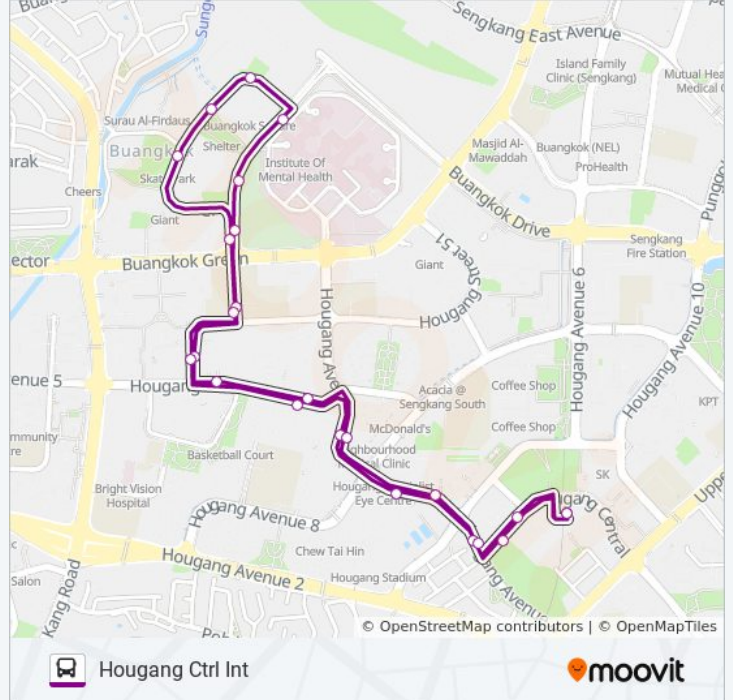

329

Hougang Ctrl Int

Get The App

The 329 bus line Hougang Ctrl Int has one route. For regular weekdays, their operation hours are:

(1) Hougang Ctrl Int: 12:02 AM - 11:49 PM

Use the Moovit App to find the closest 329 bus station near you and find out when is the next 329 bus arriving.

Direction: Hougang Ctrl Int

24 stops

[VIEW LINE SCHEDULE](#)

- Hougang Ctrl - Hougang Ctrl Int (64009)
- Hougang Ctrl - Blk 836 (64551)
- Hougang Ave 4 - Hougang Polyclinic (64529)
- Hougang Ave 4 - Blk 602 (64339)
- Hougang Ave 4 - Blk 670 (64411)
- Hougang Ave 9 - Blk 665 (64479)
- Hougang St 91 - Hougang 1/Opp Blk 931a (64081)
- Hougang St 93 - Hougang Pr Sch (64091)
- Buangkok Link - Blk 980c (66541)
- Buangkok Cres - Buangkok Sports Pk (66589)
- Buangkok Cres - Blk 998b (66579)
- Buangkok Cres - Opp Blk 991a (66609)
- Buangkok Link - Opp Blk 991b (66569)
- Buangkok Link - Opp Blk 984a (66559)
- Buangkok Link - Opp Blk 980c (66549)
- Hougang St 93 - Hougang Sec Sch (64099)
- Hougang St 91 - Opp Hougang 1 (64089)
- Hougang Ave 9 - Bet Blks 930/931 (64481)
- Hougang Ave 9 - Blk 917 (64471)
- Hougang Ave 4 - Blk 681 (64419)
- Hougang Ave 4 - Blk 508 (64331)

329 bus Info

Direction: Hougang Ctrl Int

Stops: 24

Trip Duration: 24 min

Line Summary:

Hougang Ave 4 - Blk 834 (64521)

Hougang Ctrl - Blk 830a (64559)

Hougang Ctrl - Hougang Ctrl Int (64009)