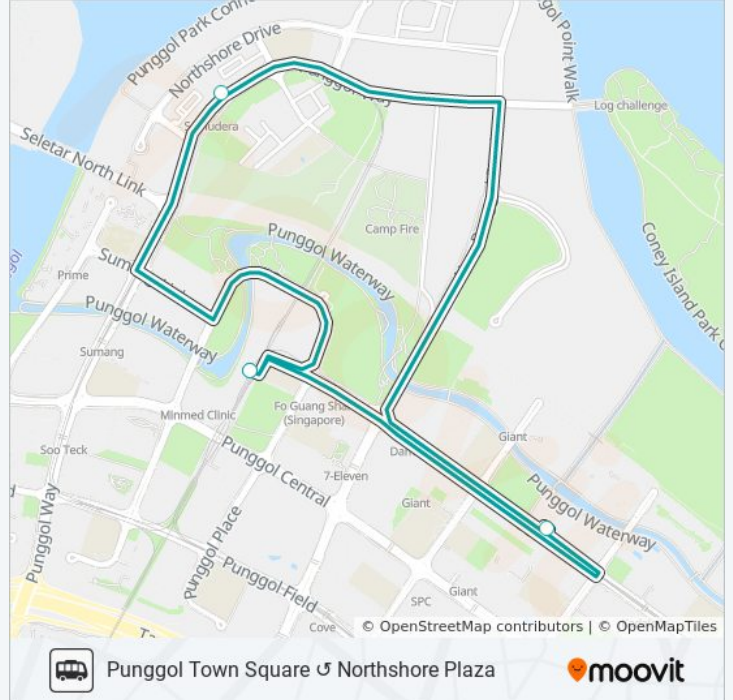

Punggol Town Square Northshore Plaza

[Get The App](#)

The NORTHSHORE PLAZA SHUTTLE bus line Punggol Town Square Northshore Plaza has one route. For regular weekdays, their operation hours are:
 (1) Punggol Town Square: 11:30 AM - 8:00 PM
 Use the Moovit App to find the closest NORTHSHORE PLAZA SHUTTLE bus station near you and find out when is the next NORTHSHORE PLAZA SHUTTLE bus arriving.

Direction: Punggol Town Square
 4 stops
[VIEW LINE SCHEDULE](#)

- Punggol Town Square
- Northshore Plaza I (Blk 407 Cp)
- Oasis Terraces (Drop Off In Front Of Mcdonald'S)
- Punggol Town Square

NORTHSHORE PLAZA SHUTTLE bus Time Schedule
 Punggol Town Square Route Timetable:

Sunday	Not Operational
Monday	11:30 AM - 8:00 PM
Tuesday	11:30 AM - 8:00 PM
Wednesday	11:30 AM - 8:00 PM
Thursday	11:30 AM - 8:00 PM
Friday	Not Operational
Saturday	Not Operational

NORTHSHORE PLAZA SHUTTLE bus Info
Direction: Punggol Town Square
Stops: 4
Trip Duration: 30 min
Line Summary:

NORTHSHORE PLAZA SHUTTLE bus time schedules and route maps are available in an offline PDF at moovitapp.com. Use the [Moovit App](#) to see live bus times, train schedule or subway schedule, and step-by-step directions for all public transit in Singapore.