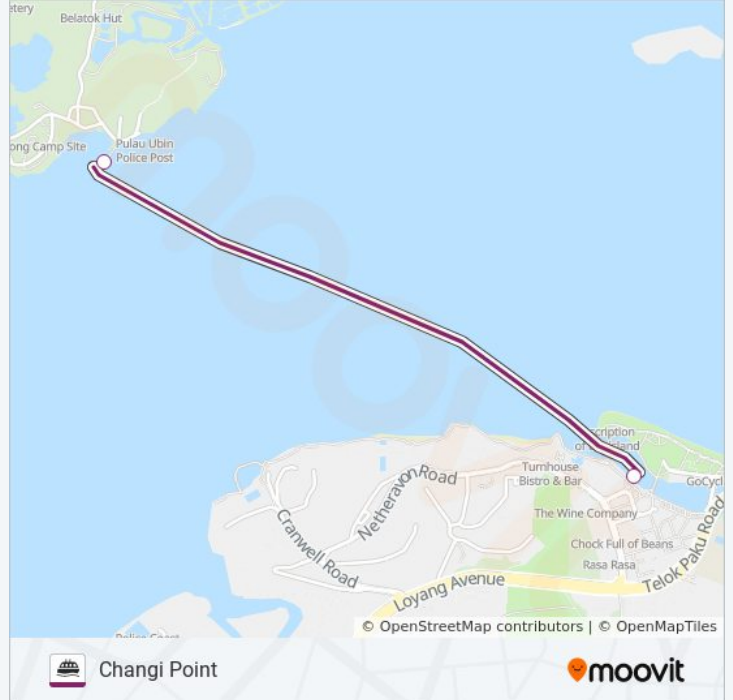

 **PULAU UBIN BUMBOAT**

Changi Point

[Get The App](#)

The PULAU UBIN BUMBOAT ferry line (Changi Point) has 2 routes. For regular weekdays, their operation hours are:  
(1) Changi Point: 12:00 AM - 11:30 PM (2) Pulau Ubin: 12:00 AM - 11:30 PM  
Use the Moovit App to find the closest PULAU UBIN BUMBOAT ferry station near you and find out when is the next PULAU UBIN BUMBOAT ferry arriving.

**Direction: Changi Point**

2 stops

[VIEW LINE SCHEDULE](#)

Changi Point Ferry Terminal

Pulau Ubin Ferry Terminal

**PULAU UBIN BUMBOAT ferry Time Schedule**

Changi Point Route Timetable:

Sunday	12:00 AM - 11:30 PM
Monday	12:00 AM - 11:30 PM
Tuesday	12:00 AM - 11:30 PM
Wednesday	12:00 AM - 11:30 PM
Thursday	12:00 AM - 11:30 PM
Friday	12:00 AM - 11:30 PM
Saturday	12:00 AM - 11:30 PM

**PULAU UBIN BUMBOAT ferry Info****Direction:** Changi Point**Stops:** 2**Trip Duration:** 3 min**Line Summary:**