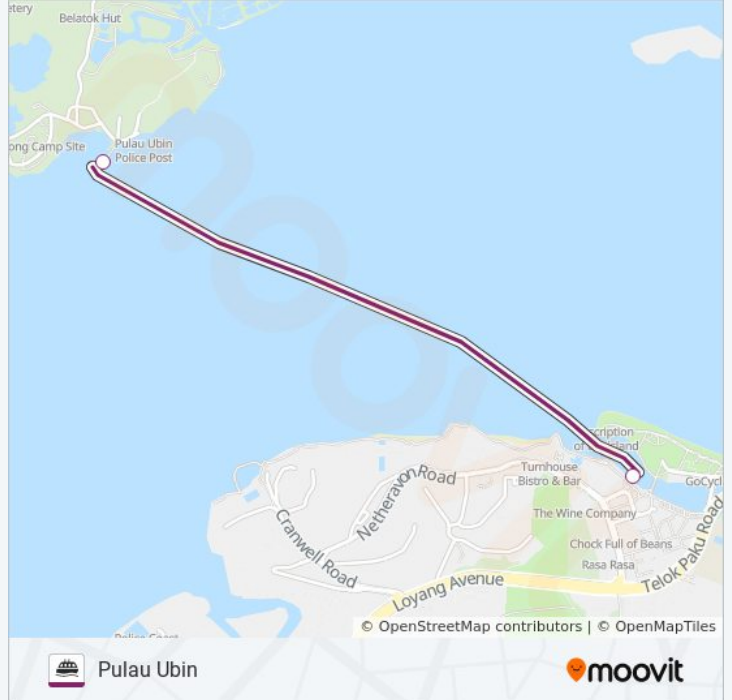

PULAU UBIN BUMBOAT ferry time schedules and route maps are available in an offline PDF at moovitapp.com. Use the [Moovit App](#) to see live bus times, train schedule or subway schedule, and step-by-step directions for all public transit in Singapore.

[About Moovit](#) • [MaaS Solutions](#) • [Supported Countries](#) • [Mooviter Community](#)

© 2024 Moovit - All Rights Reserved

Check Live Arrival Times