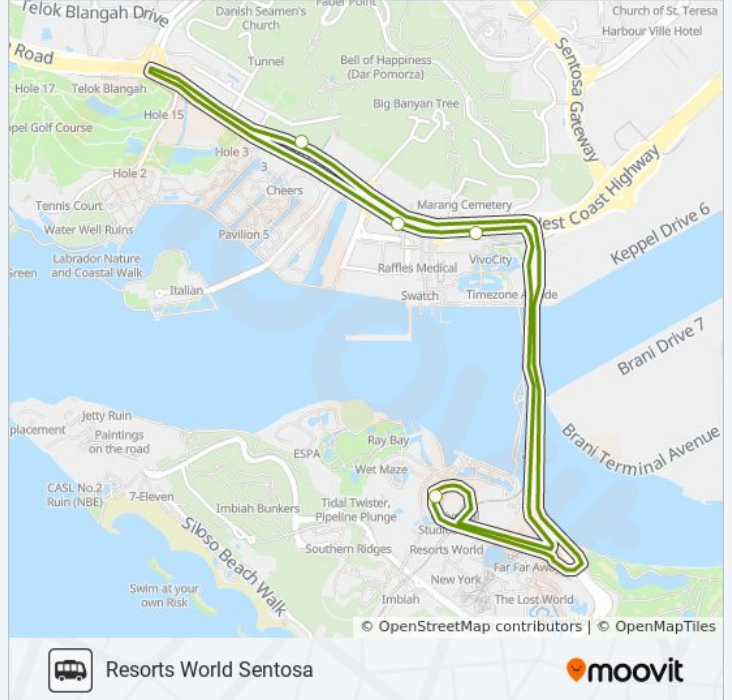

Use the Moovit App to find the closest RWS8 bus station near you and find out when is the next RWS8 bus arriving.

Direction: Resorts World Sentosa

5 stops

[VIEW LINE SCHEDULE](#)

Resorts World Sentosa Pick-Up/Drop-Off Point

Telok Blangah Rd - Harbourfront Stn/Vivocity
(14141)

Telok Blangah Rd - Opp Harbourfront Int (14121)

Telok Blangah Rd - Bef Seah Im Rd (14139)

Resorts World Sentosa Pick-Up/Drop-Off Point

RWS8 bus Time Schedule

Resorts World Sentosa Route Timetable:

Sunday	5:45 AM - 11:45 PM
Monday	5:45 AM - 11:45 PM
Tuesday	5:45 AM - 11:45 PM
Wednesday	5:45 AM - 11:45 PM
Thursday	5:45 AM - 11:45 PM
Friday	5:45 AM - 11:45 PM
Saturday	5:45 AM - 11:45 PM

RWS8 bus Info

Direction: Resorts World Sentosa

Stops: 5

Trip Duration: 10 min

Line Summary:

Direction: Rws Basement → Telok Blangah Road (Vivocity)

2 stops

[VIEW LINE SCHEDULE](#)