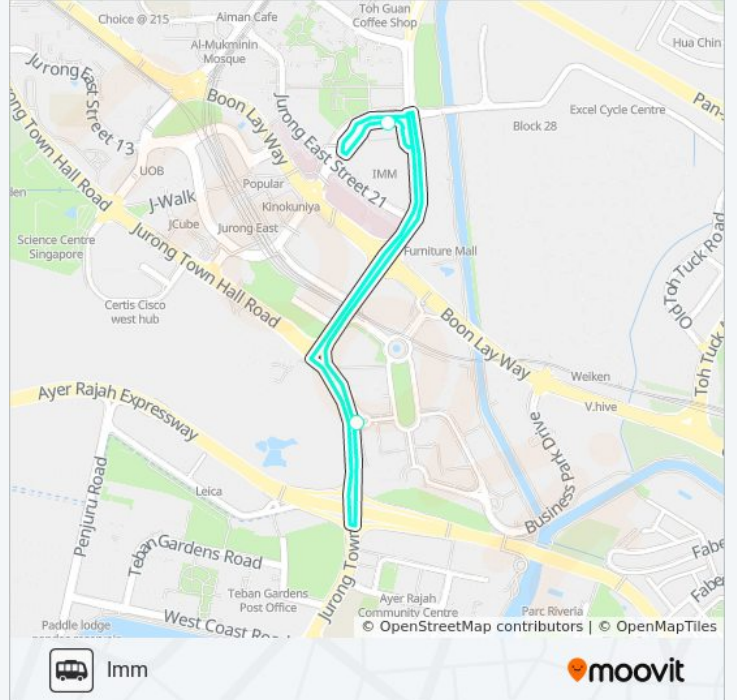

IMM SHUTTLE BUS bus time schedules and route maps are available in an offline PDF at moovitapp.com. Use the [Moovit App](#) to see live bus times, train schedule or subway schedule, and step-by-step directions for all public transit in Singapore.

[About Moovit](#) • [MaaS Solutions](#) • [Supported Countries](#) • [Mooviter Community](#)

© 2024 Moovit - All Rights Reserved

Check Live Arrival Times