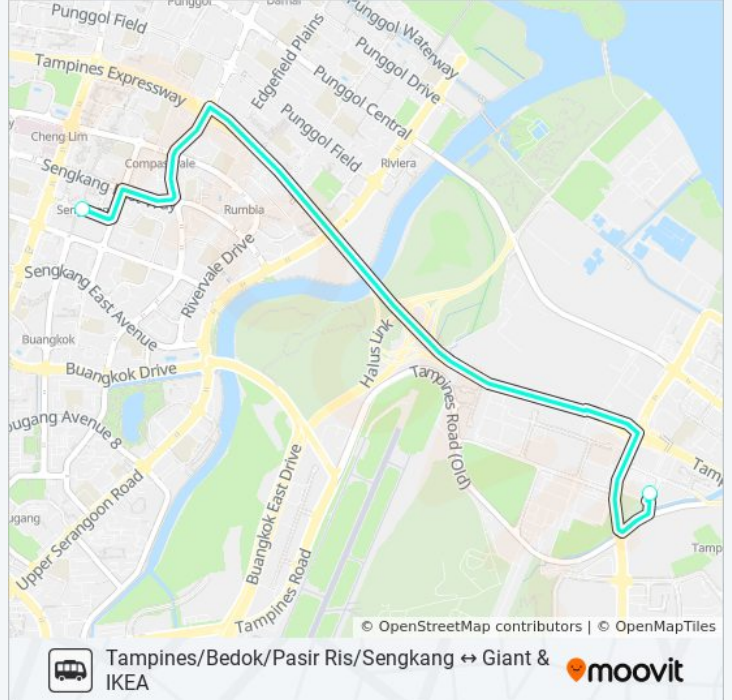

**TAMPINES RETAIL PARK SHUTTLE BUS bus Info**

**Direction:** Sengkang MRT Stn

**Stops:** 3

**Trip Duration:** 7 min

**Line Summary:**

**Direction: Sengkang MRT Stn → Tampines Retail Park**

2 stops

[VIEW LINE SCHEDULE](#)

Sengkang Stn Exit C

Giant Tampines

**TAMPINES RETAIL PARK SHUTTLE BUS bus Time Schedule**

Sengkang MRT Stn → Tampines Retail Park Route Timetable:

Sunday	9:00 AM - 11:00 PM
Monday	Not Operational
Tuesday	Not Operational
Wednesday	Not Operational
Thursday	Not Operational
Friday	9:00 AM - 11:00 PM
Saturday	9:00 AM - 11:00 PM

**TAMPINES RETAIL PARK SHUTTLE BUS bus Info**

**Direction:** Sengkang MRT Stn → Tampines Retail Park

**Stops:** 2

**Trip Duration:** 6 min

**Line Summary:**

**Direction: Tampines MRT Stn**

3 stops

[VIEW LINE SCHEDULE](#)