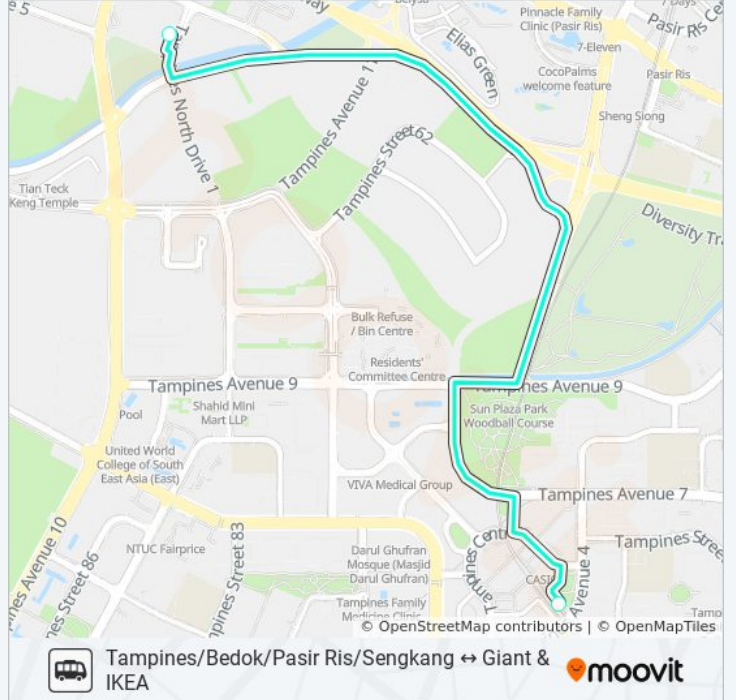

### TAMPINES RETAIL PARK SHUTTLE BUS bus Info

**Direction:** Tampines MRT Stn → Tampines Retail Pk

**Stops:** 2

**Trip Duration:** 3 min

**Line Summary:**

TAMPINES RETAIL PARK SHUTTLE BUS bus time schedules and route maps are available in an offline PDF at [moovitapp.com](https://moovitapp.com). Use the [Moovit App](#) to see live bus times, train schedule or subway schedule, and step-by-step directions for all public transit in Singapore.