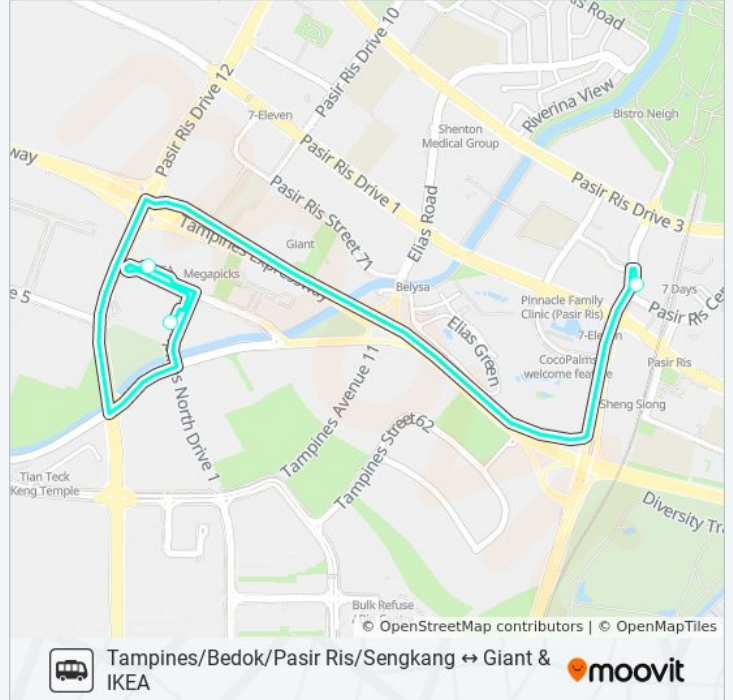

**TAMPINES RETAIL PARK SHUTTLE BUS bus Info**

**Direction:** Bedok MRT Stn → Tampines Retail Park

**Stops:** 2

**Trip Duration:** 7 min

**Line Summary:**

**Direction: Pasir Ris MRT Stn**

3 stops

[VIEW LINE SCHEDULE](#)

Giant Tampines

Ikea Tampines

Pasir Ris Ctrl - Aft Pasir Ris St 53 (77321)

**TAMPINES RETAIL PARK SHUTTLE BUS bus Time Schedule**

Pasir Ris MRT Stn Route Timetable:

Sunday	9:35 AM - 11:35 PM
Monday	Not Operational
Tuesday	Not Operational
Wednesday	Not Operational
Thursday	Not Operational
Friday	9:35 AM - 11:35 PM
Saturday	9:35 AM - 11:35 PM

**TAMPINES RETAIL PARK SHUTTLE BUS bus Info**

**Direction:** Pasir Ris MRT Stn

**Stops:** 3

**Trip Duration:** 5 min

**Line Summary:**

**Direction: Pasir Ris MRT Stn → Tampines Retail Pk**

2 stops

[VIEW LINE SCHEDULE](#)