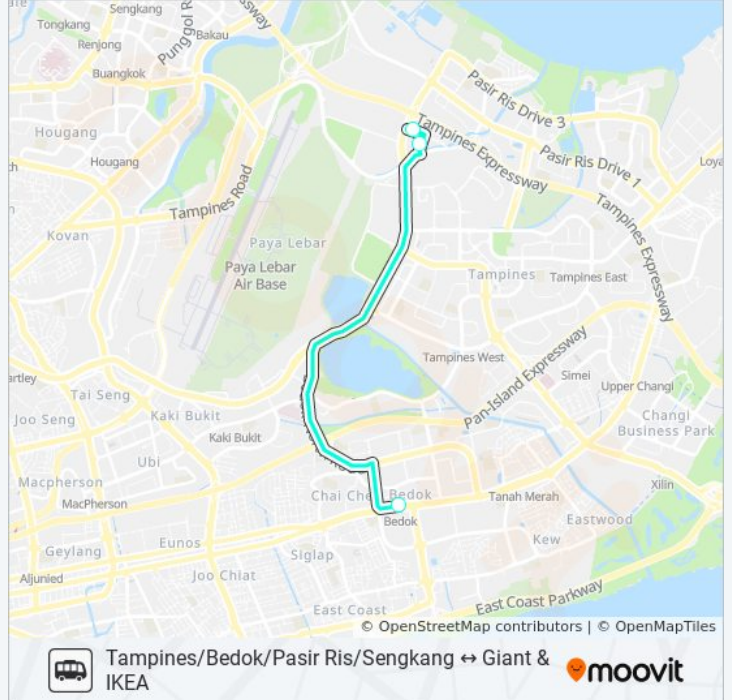

Use the Moovit App to find the closest TAMPINES RETAIL PARK SHUTTLE BUS bus station near you and find out when is the next TAMPINES RETAIL PARK SHUTTLE BUS bus arriving.

**Direction: Bedok MRT Stn**

3 stops

[VIEW LINE SCHEDULE](#)

Giant Tampines

Ikea Tampines

New Upp Changi Rd - Bedok Stn Exit B (84031)

**TAMPINES RETAIL PARK SHUTTLE BUS bus  
Time Schedule**

Bedok MRT Stn Route Timetable:

Sunday	9:45 AM - 10:45 PM
Monday	9:45 AM - 10:45 PM
Tuesday	9:45 AM - 10:45 PM
Wednesday	9:45 AM - 10:45 PM
Thursday	9:45 AM - 10:45 PM
Friday	9:45 AM - 10:45 PM
Saturday	9:45 AM - 10:45 PM

**TAMPINES RETAIL PARK SHUTTLE BUS bus Info****Direction:** Bedok MRT Stn**Stops:** 3**Trip Duration:** 8 min**Line Summary:**

**Direction: Bedok MRT Stn → Tampines Retail Park**

2 stops

[VIEW LINE SCHEDULE](#)