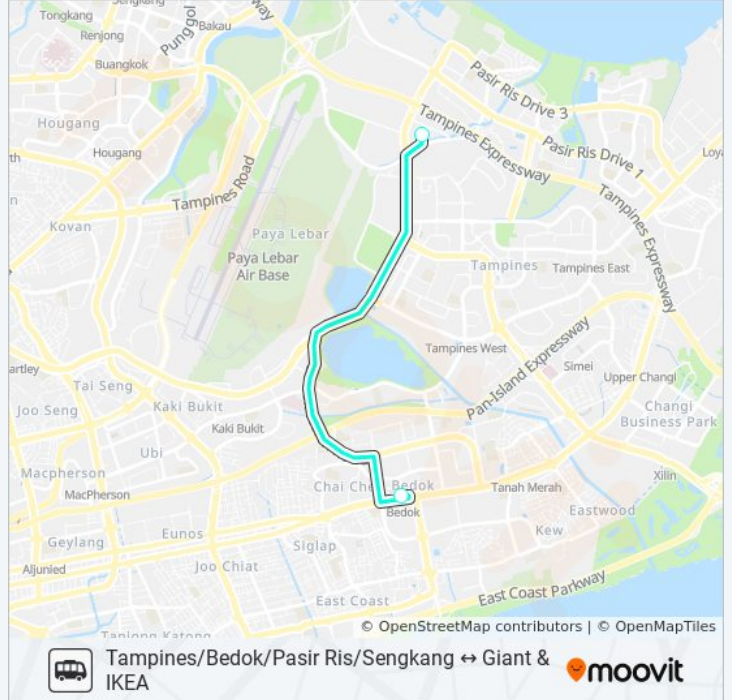

**TAMPINES RETAIL PARK SHUTTLE BUS bus Info****Direction:** Bedok MRT Stn**Stops:** 3**Trip Duration:** 8 min**Line Summary:**

**Direction: Bedok MRT Stn → Tampines Retail Park**

2 stops

[VIEW LINE SCHEDULE](#)

New Upp Changi Rd - Bedok Stn Exit B (84031)

Giant Tampines

**TAMPINES RETAIL PARK SHUTTLE BUS bus Time Schedule**

Bedok MRT Stn → Tampines Retail Park Route

Timetable:

Sunday	9:15 AM - 10:15 PM
Monday	9:15 AM - 10:15 PM
Tuesday	9:15 AM - 10:15 PM
Wednesday	9:15 AM - 10:15 PM
Thursday	9:15 AM - 10:15 PM
Friday	9:15 AM - 10:15 PM
Saturday	9:15 AM - 10:15 PM

**TAMPINES RETAIL PARK SHUTTLE BUS bus Info**

**Direction:** Bedok MRT Stn → Tampines Retail Park

**Stops:** 2

**Trip Duration:** 7 min

**Line Summary:**

**Direction: Pasir Ris MRT Stn**

3 stops

[VIEW LINE SCHEDULE](#)