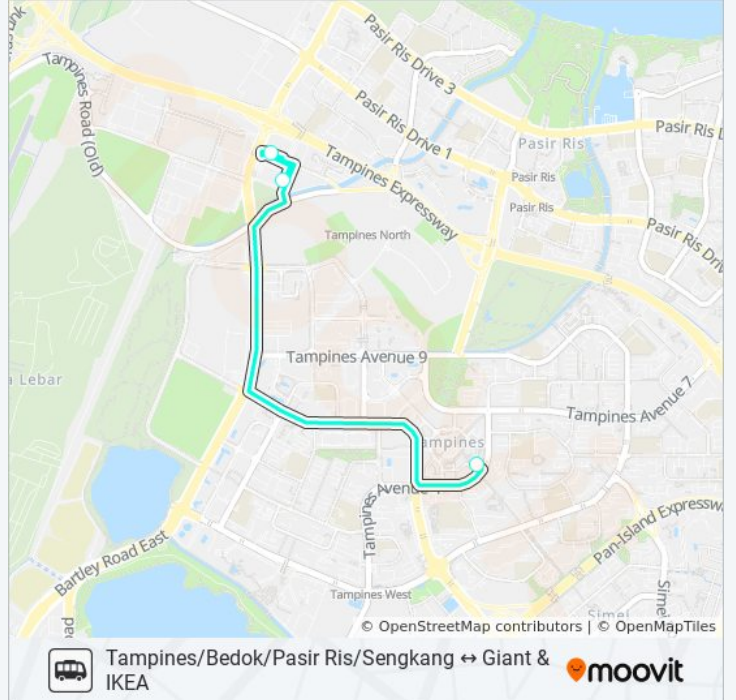

**TAMPINES RETAIL PARK SHUTTLE BUS bus Info**

**Direction:** Sengkang MRT Stn → Tampines Retail Park

**Stops:** 2

**Trip Duration:** 6 min

**Line Summary:**

**Direction: Tampines MRT Stn**

3 stops

[VIEW LINE SCHEDULE](#)

Giant Tampines

Ikea Tampines

Tampines Stn Exit B

**TAMPINES RETAIL PARK SHUTTLE BUS bus Time Schedule**

Tampines MRT Stn Route Timetable:

Sunday	9:00 AM - 11:00 PM
Monday	9:00 AM - 11:00 PM
Tuesday	9:00 AM - 11:00 PM
Wednesday	9:00 AM - 11:00 PM
Thursday	9:00 AM - 11:00 PM
Friday	9:00 AM - 11:00 PM
Saturday	9:00 AM - 11:00 PM

**TAMPINES RETAIL PARK SHUTTLE BUS bus Info**

**Direction:** Tampines MRT Stn

**Stops:** 3

**Trip Duration:** 4 min

**Line Summary:**

**Direction: Tampines MRT Stn → Tampines Retail Pk**

2 stops

[VIEW LINE SCHEDULE](#)