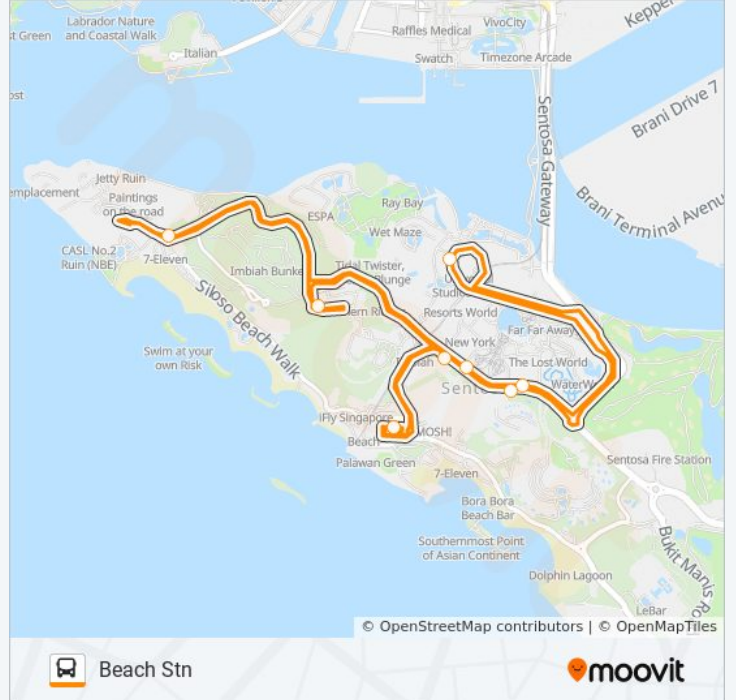

#### Direction: Beach Stn

9 stops

[VIEW LINE SCHEDULE](#)

Beach View Rd - Beach Station Bus Terminal  
(14539)

Imbiah Lookout

Siloso Point

Artillery Ave - Opp Village Hotel (14529)

Opp Amara Sanctuary Resort

Resorts World Sentosa Pick-Up/Drop-Off Point

Amara Sanctuary Resort

Artillery Ave - Village Hotel (14521)

Beach View Rd - Beach Station Bus Terminal  
(14539)

#### BUS A bus Info

**Direction:** Beach Stn

**Stops:** 9

**Trip Duration:** 15 min

**Line Summary:**

BUS A bus time schedules and route maps are available in an offline PDF at [moovitapp.com](https://moovitapp.com). Use the [Moovit App](#) to see live bus times, train schedule or subway schedule, and step-by-step directions for all public transit in Singapore.