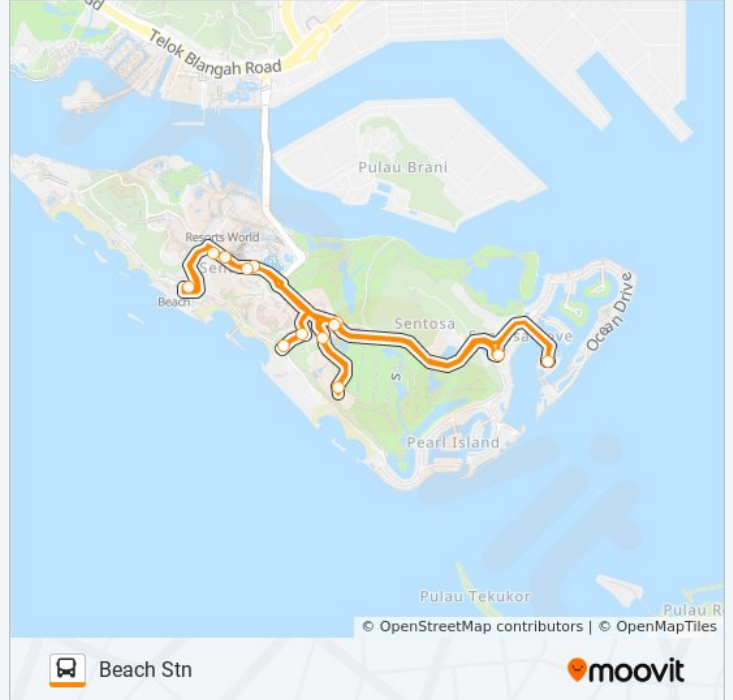

BUS B bus time schedules and route maps are available in an offline PDF at moovitapp.com. Use the [Moovit App](#) to see live bus times, train schedule or subway schedule, and step-by-step directions for all public transit in Singapore.

[About Moovit](#) • [MaaS Solutions](#) • [Supported Countries](#) • [Mooviter Community](#)

© 2024 Moovit - All Rights Reserved

Check Live Arrival Times