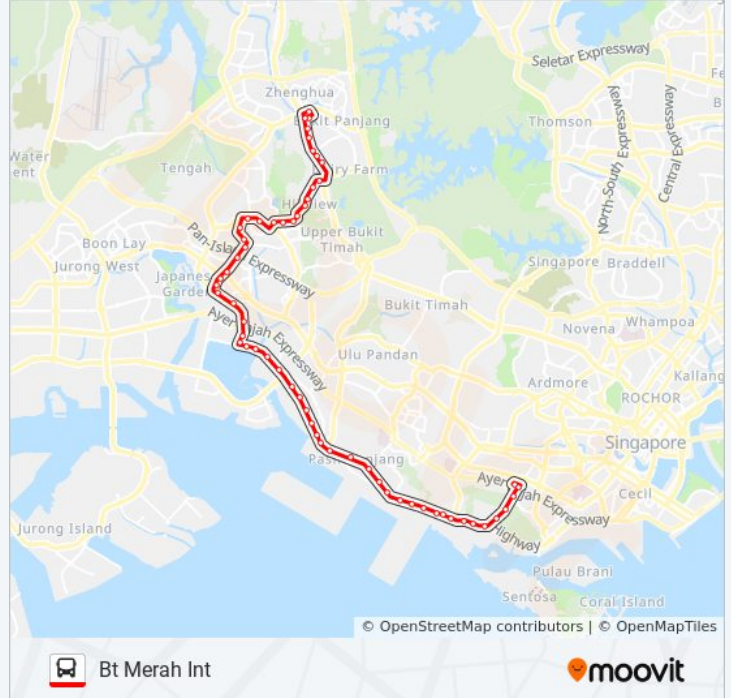

Bt Batok Ave 1 - Blk 298 (43699)

Jurong East Ctrl - Blk 266 (28629)

Jurong East Ctrl - Blk 207 (28319)

Jurong East Ctrl - Bef Seventh-Day Advent CH (28449)

Jurong East Ctrl - Blk 134 (28431)

Jurong Town Hall Rd - Jurong East Lib (28249)

Jurong Town Hall Rd - Jurong Town Hall Int (28239)

Jurong Town Hall Rd - German Ctr (28229)

Jurong Town Hall Rd - Bef Pandan Gdns (20269)

Jurong Town Hall Rd - C'wealth Sec Sch (20259)

West Coast Rd - Blk 411 (20159)

West Coast Rd - Blk 408 (20149)

West Coast Rd - Opp Angliss Bldg (20139)

West Coast Highway - the Japanese Sec Sch (20289)

West Coast Highway - Blk 518 (17339)

West Coast Highway - Blk 705 (17329)

West Coast Highway - Blk 716 (17319)

West Coast Highway - Aft West Coast Lk (17369)

West Coast Highway - West Coast View (17309)

West Coast Highway - Bef Clementi Rd (17359)

West Coast Highway - Opp West Coast Pk (17299)

West Coast Highway - Bef Wholesale Ctr (16249)

West Coast Highway - Opp Wholesale Ctr (16239)

West Coast Highway - Haw Par Villa Stn (16229)

West Coast Highway - Opp Wharves Bldg (16219)

Pasir Panjang Rd - Pasir View Pk (15219)

Pasir Panjang Rd - Bef Pasir Panjang Stn (15209)

Pasir Panjang Rd - Opp Currency Hse (15199)

Pasir Panjang Rd - Harbourside Bldg 2 (15169)