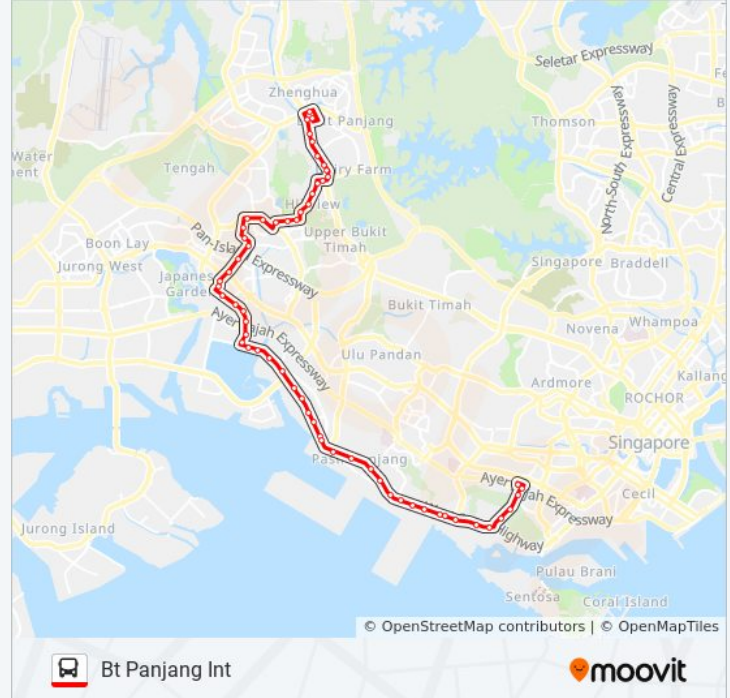

West Coast Highway - Bef West Coast Pk (16241)

West Coast Highway - West Coast Pk (17291)

West Coast Highway - Aft Clementi Rd (17351)

West Coast Highway - Opp West Coast View (17301)

West Coast Highway - Opp West Coast Lk (17361)

West Coast Highway - Opp Blk 801c (17311)

West Coast Highway - Tien Wah Press Bldg (17321)

West Coast Highway - Opp Blk 518 (17331)

West Coast Highway - Opp the Japanese Sec Sch (20281)

West Coast Rd - S'Pore Food Industries Bldg (20131)

West Coast Rd - Opp Blk 408 (20141)

West Coast Rd - Opp Blk 411 (20151)

Jurong Town Hall Rd - Bef Teban Gdns Rd (20251)

Jurong Town Hall Rd - Aft Pandan Gdns (20261)

Jurong Town Hall Rd - Opp German Ctr (20271)

Jurong Town Hall Rd - Opp Intl Business Pk (28221)

Jurong Town Hall Rd - Jurong Town Hall (28231)

Jurong Town Hall Rd - Opp Jurong East Lib (28241)

Jurong East Ctrl - Blk 124 (28439)

Jurong East Ctrl - Seventh-Day Advent CH (28441)

Jurong East Ctrl - Blk 209 (28311)

Jurong East Ctrl - Blk 241 (28621)

Bt Batok Ave 1 - Blk 190 (43691)

Bt Batok West Ave 6 - Blk 185 (43379)

Bt Batok West Ave 6 - Blk 146 (43329)

Bt Batok West Ave 3 - Opp Blk 127 (43409)

Bt Batok Ctrl - Opp Blk 628 (43411)

Bt Batok East Ave 2 - Blk 503 (43421)