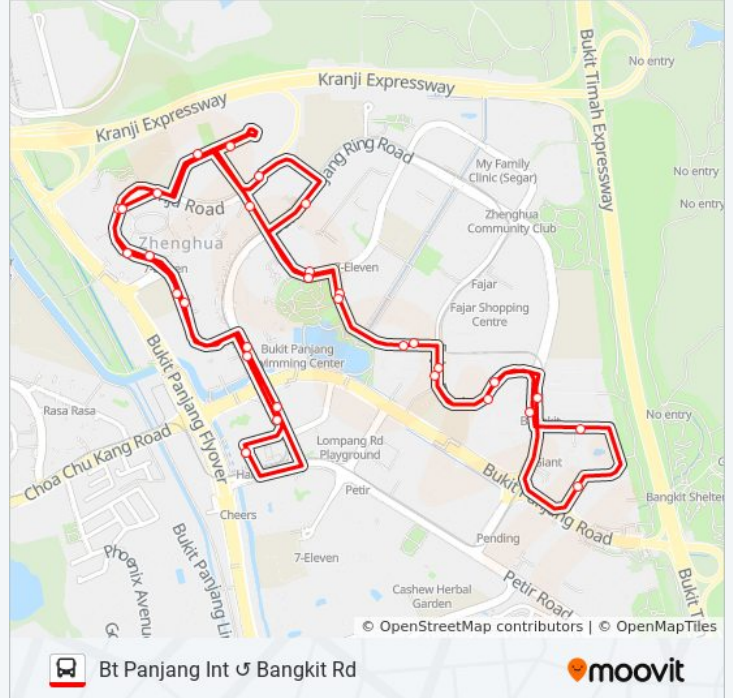

Jelapang Rd - Opp Blk 532 (44669)

Senja Link - Opp Blk 650 (44829)

Senja Close - Blk 643a (44959)

Senja Rd - Opp West Spring Sec Sch (44819)

Senja Rd - Bef Blk 629a Cp (44869)

Senja Rd - Blk 628 (44809)

Senja Rd - Blk 610 (44799)

Bt Panjang Ring Rd - Blk 541a Cp (44649)

Jelebu Rd - Bt Panjang Plaza (44639)

Petir Rd - Bt Panjang Int (45009)

920 bus time schedules and route maps are available in an offline PDF at moovitapp.com. Use the [Moovit App](#) to see live bus times, train schedule or subway schedule, and step-by-step directions for all public transit in Singapore.

[About Moovit](#) • [MaaS Solutions](#) • [Supported Countries](#) • [Mooviter Community](#)

© 2024 Moovit - All Rights Reserved

Check Live Arrival Times