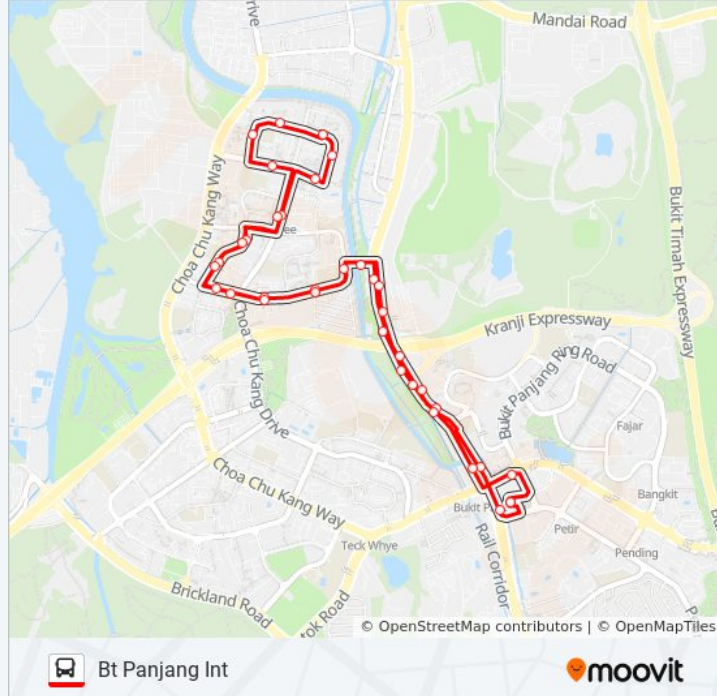

Choa Chu Kang Dr - Opp Yew Tee Stn (45329)

Choa Chu Kang St 52 - Blk 563 (45279)

Choa Chu Kang St 52 - Blk 544 (45269)

Choa Chu Kang North 5 - Blk 540 (45461)

Choa Chu Kang Nth 5 - Blk 754 (45309)

Choa Chu Kang Nth 5 - Blk 765 (45369)

Choa Chu Kang Nth 5 - Bef Choa Chu Kang Lk
(45489)

Woodlands Rd - Opp Heavy Veh Pk (45029)

Woodlands Rd - Bef Yew Tee Flyover (44999)

Woodlands Rd - Aft Yew Tee Flyover (45019)

Woodlands Rd - Aft Kje Slip Rd (44069)

Woodlands Rd - Blk 632 Cp (44059)

Woodlands Rd - Opp Junction 10 (44049)

Upp Bt Timah Rd - Aft Bt Panjang Stn (44031)

Petir Rd - Bt Panjang Int (45009)

979 bus time schedules and route maps are available in an offline PDF at moovitapp.com. Use the [Moovit App](#) to see live bus times, train schedule or subway schedule, and step-by-step directions for all public transit in Singapore.

[About Moovit](#) • [MaaS Solutions](#) • [Supported Countries](#) • [Mooviter Community](#)

© 2024 Moovit - All Rights Reserved

Check Live Arrival Times