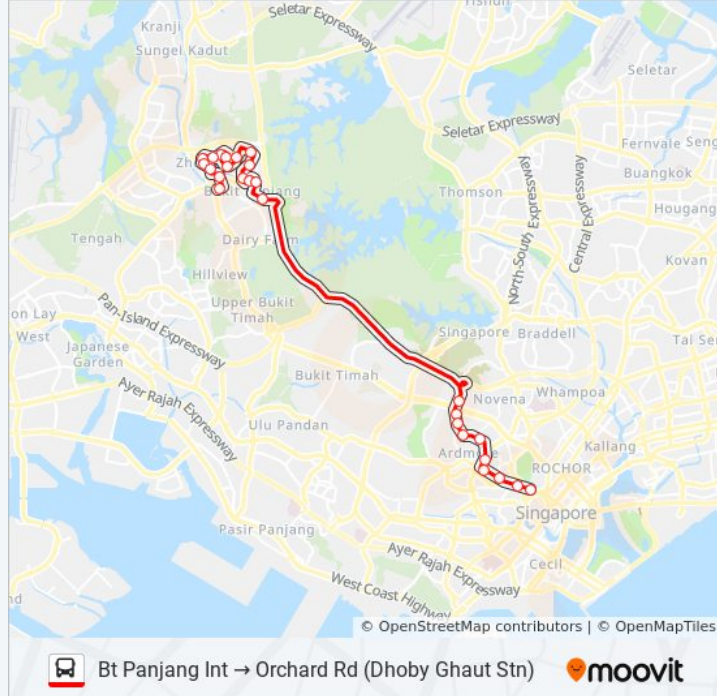

🚌 972A

Bt Panjang Int → Orchard Rd (Dhoby Ghaut Stn)

Get The App

The 972A bus line Bt Panjang Int → Orchard Rd (Dhoby Ghaut Stn) has one route. For regular weekdays, their operation hours are:

(1) Orchard Rd (Dhoby Ghaut Stn): 11:18 PM - 11:35 PM

Use the Moovit App to find the closest 972A bus station near you and find out when is the next 972A bus arriving.

Direction: Orchard Rd (Dhoby Ghaut Stn)

26 stops

[VIEW LINE SCHEDULE](#)

- Petir Rd - Bt Panjang Int (45009)
- Bt Panjang Ring Rd - Blk 602 (44641)
- Senja Rd - West View Pr Sch (44791)
- Senja Rd - Opp Blk 628 (44801)
- Senja Rd - Blk 636a (44861)
- Senja Rd - Senja Fc (44811)
- Senja Close - Blk 643 Cp (44931)
- Bt Panjang Ring Rd - Opp Jelapang Stn (44721)
- Jelapang Rd - Blk 532 (44661)
- Jelapang Rd - Blk 516 (44611)
- Segar Rd - Blk 485 (44691)
- Fajar Rd - Fajar Stn (44771)
- Fajar Rd - Bet Blks 443a/443b (44349)
- Fajar Rd - Blk 442d (44339)
- Bt Panjang Ring Rd - Bangkit Stn (44329)
- Bt Panjang Rd - Blk 270 (44261)
- Whitley Rd - Bef Stevens Stn Exit 4 (40239)
- Stevens Rd - Bef Stevens Stn Exit 2 (40229)
- Stevens Rd - Bef Met Ymca (40219)
- Stevens Rd - Novotel Mercure @ Stevens (40209)
- Stevens Rd - Aft Balmoral Rd (40199)

972A bus Info

Direction: Orchard Rd (Dhoby Ghaut Stn)

Stops: 26

Trip Duration: 39 min

Line Summary:

Scotts Rd - Far East Plaza (09219)

Orchard Rd - Orchard Stn/Tang Plaza (09047)

Orchard Rd - Bef Cairnhill Rd (09037)

Orchard Rd - Concorde Hotel S'Pore (08138)

Orchard Rd - Dhoby Ghaut Stn (08057)

972A bus time schedules and route maps are available in an offline PDF at moovitapp.com. Use the [Moovit App](#) to see live bus times, train schedule or subway schedule, and step-by-step directions for all public transit in Singapore.