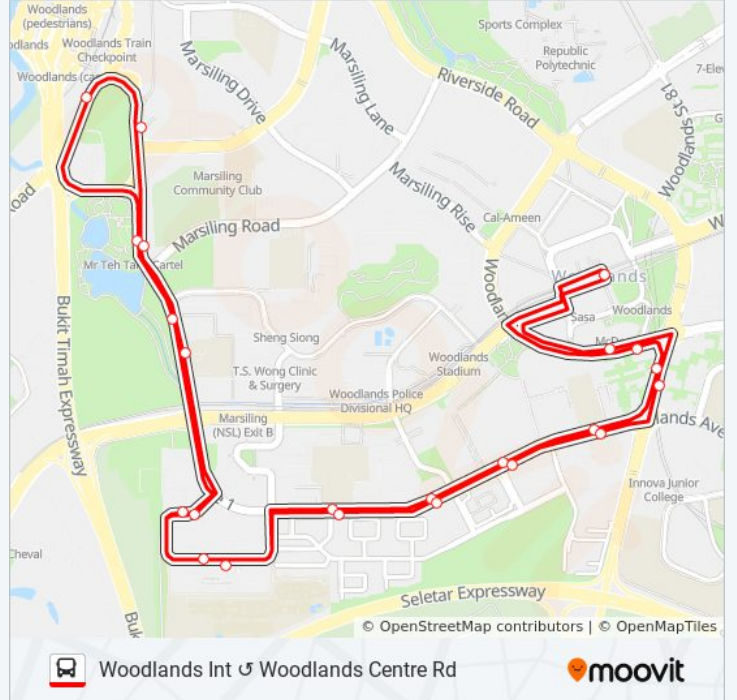

## Direction: Woodlands Int

24 stops

[VIEW LINE SCHEDULE](#)

- Woodlands Sq - Woodlands Int (46009)
- Woodlands Ave 5 - W'Lands Civic Ctr (46321)
- Woodlands Ave 2 - Blk 511 (46331)
- Woodlands Ave 1 - Rosewood (46341)
- Woodlands Ave 1 - Woodhaven (46351)
- Woodlands Ave 1 - the Woodgrove (46629)
- Woodlands Ave 1 - Opp Fuchun Sec Sch (46619)
- Woodlands St 41 - Blk 425 (46361)
- Woodlands St 41 - Blk 406 (46371)
- Woodlands Ctr Rd - Opp Blk 144 (46519)
- Woodlands Ctr Rd - Marsiling Pk (46509)
- Woodlands Ctr Rd - W'Lands Train Checkpt (46069)
- Woodlands Ctr Rd - Blk 25 (46088)
- Woodlands Ctr Rd - Opp Marsiling Pk (46501)
- Woodlands Ctr Rd - Marsiling Pr Sch (46511)
- Woodlands St 41 - Blk 409 (46379)
- Woodlands St 41 - Blk 413 (46369)
- Woodlands Ave 1 - Fuchun Sec Sch (46611)
- Woodlands Ave 1 - Blk 335 (46621)
- Woodlands Ave 1 - Aft Blk 336 (46359)
- Woodlands Ave 1 - Aft Blk 353 (46349)

## 912B bus Info

**Direction:** Woodlands Int

**Stops:** 24

**Trip Duration:** 33 min

**Line Summary:**

Woodlands Ave 2 - Bef W'Lands Stn Exit 7  
(46339)

Woodlands Ave 5 - Opp W'Lands Civic Ctr  
(46329)

Woodlands Sq - Woodlands Int (46009)