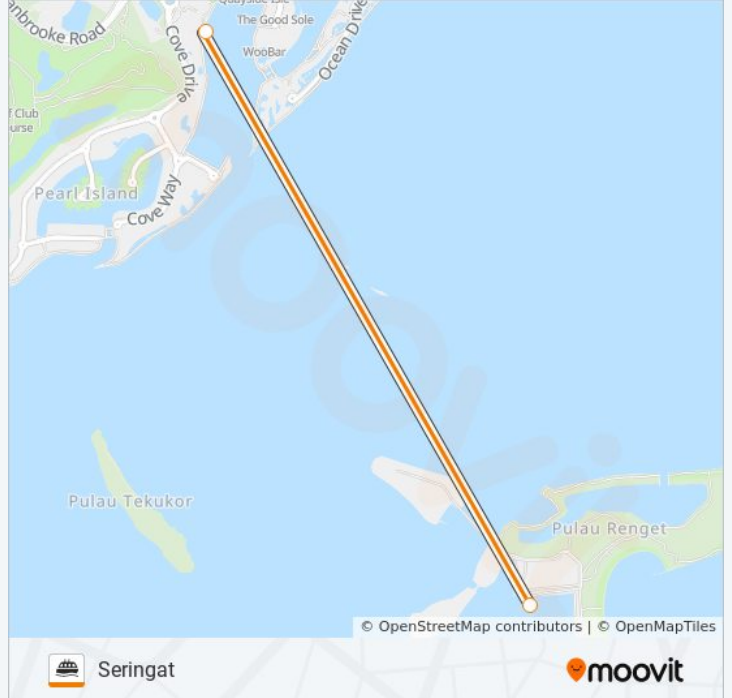

SENTOSA FERRY

Lazarus Island

Get The App

The SENTOSA FERRY ferry line (Lazarus Island) has 2 routes. For regular weekdays, their operation hours are:

(1) Lazarus Island: 9:00 AM - 3:00 PM (2) Sentosa Cove: 10:30 AM - 5:30 PM

Use the Moovit App to find the closest SENTOSA FERRY ferry station near you and find out when is the next SENTOSA FERRY ferry arriving.

Direction: Lazarus Island

2 stops

[VIEW LINE SCHEDULE](#)

Sentosa Jetty @ Cove

SENTOSA FERRY ferry Info**Direction:** Lazarus Island**Stops:** 2**Trip Duration:** 3 min**Line Summary:**

Direction: Sentosa Cove

2 stops

[VIEW LINE SCHEDULE](#)

Lazarus Seringat Jetty

Sentosa Jetty @ Cove