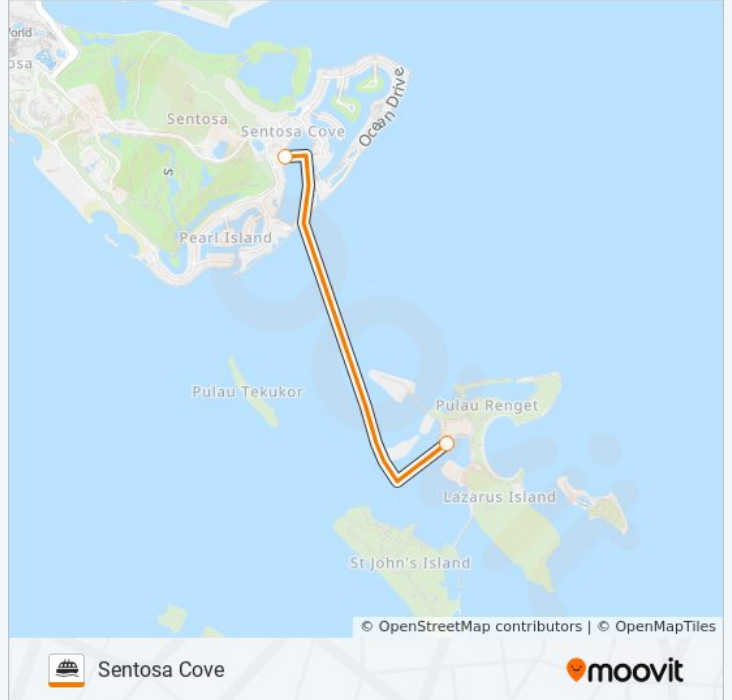

SENTOSA FERRY ferry time schedules and route maps are available in an offline PDF at moovitapp.com. Use the [Moovit App](#) to see live bus times, train schedule or subway schedule, and step-by-step directions for all public transit in Singapore.

[About Moovit](#) • [MaaS Solutions](#) • [Supported Countries](#) • [Mooviter Community](#)

© 2024 Moovit - All Rights Reserved

Check Live Arrival Times