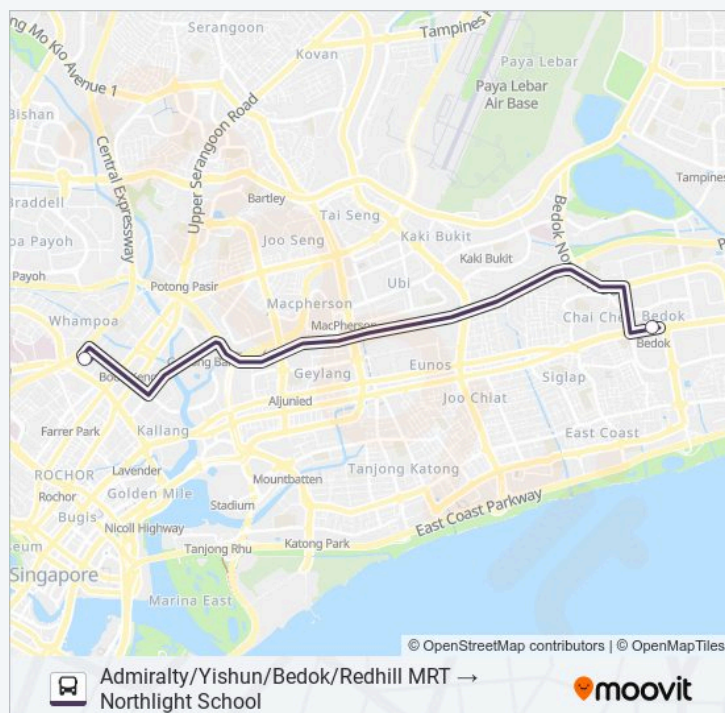

2 stops

[VIEW LINE SCHEDULE](#)

Woodlands Ave 7 - Admiralty Stn (46779)

Northlight School

### NORTHLIGHT SCHOOL SHUTTLE bus Time Schedule

Northlight School Route Timetable:

Sunday	Not Operational
Monday	06:30 - 07:10
Tuesday	06:30 - 07:10
Wednesday	06:30 - 07:10
Thursday	06:30 - 07:10
Friday	06:30 - 07:10
Saturday	Not Operational

### NORTHLIGHT SCHOOL SHUTTLE bus Info

**Direction:** Northlight School

**Stops:** 2

**Trip Duration:** 10 min

**Line Summary:**

NORTHLIGHT SCHOOL SHUTTLE bus time schedules and route maps are available in an offline PDF at [moovitapp.com](https://moovitapp.com). Use the Moovit App to see live bus times, train schedule or subway schedule, and step-by-step directions for all public transit in Singapore.