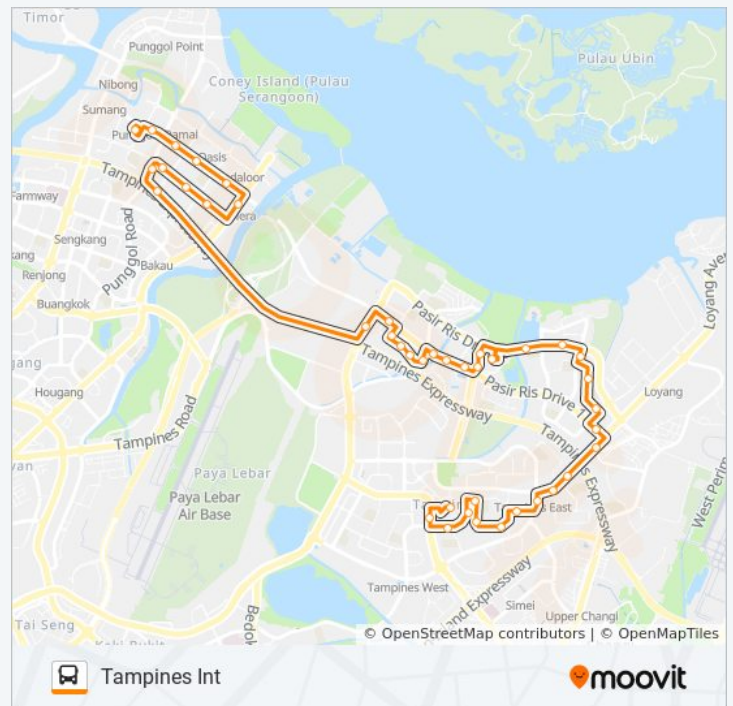

Tampines Ave 4 - Opp Tampines Stn/Int (76149)

Tampines Ave 4 - Opp Century Sq (76139)

Tampines Ave 5 - Our Tampines Hub (76051)

Tampines Ctrl 1 - Tampines Int (75009)

3 bus time schedules and route maps are available in an offline PDF at moovitapp.com. Use the [Moovit App](#) to see live bus times, train schedule or subway schedule, and step-by-step directions for all public transit in Singapore.