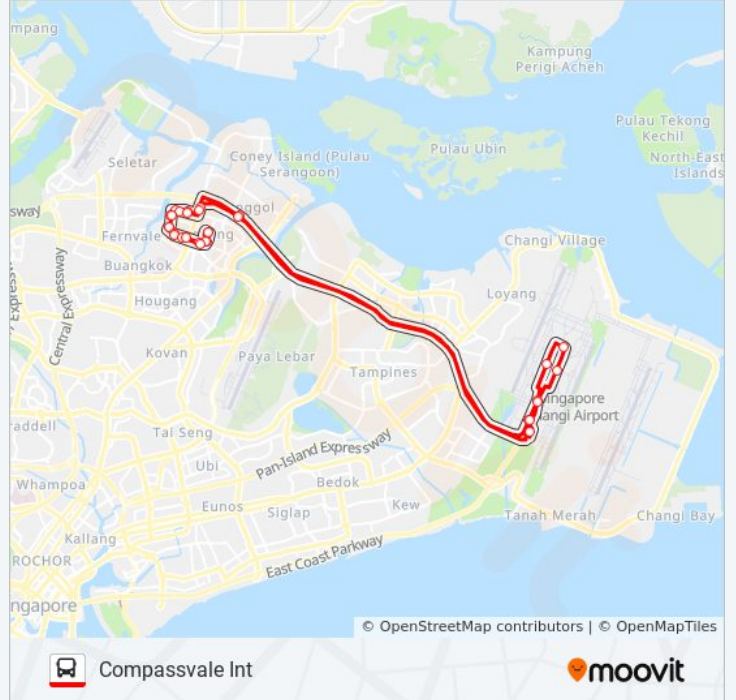

Anchorvale St - Farmway Stn Exit B (67311)

Anchorvale Rd - Blk 326d (67769)

Anchorvale Rd - Blk 313 Cp (67371)

Anchorvale Dr - Blk 313b (67361)

Anchorvale Dr - Blk 321 Cp (67351)

Compassvale Dr - Opp Blk 204 Cp (67341)

Compassvale Rd - Opp Blk 223d (67199)

Compassvale Rd - Compassvale Int (67759)

110 bus time schedules and route maps are available in an offline PDF at moovitapp.com. Use the [Moovit App](#) to see live bus times, train schedule or subway schedule, and step-by-step directions for all public transit in Singapore.

[About Moovit](#) • [MaaS Solutions](#) • [Supported Countries](#) • [Mooviter Community](#)

© 2024 Moovit - All Rights Reserved

Check Live Arrival Times