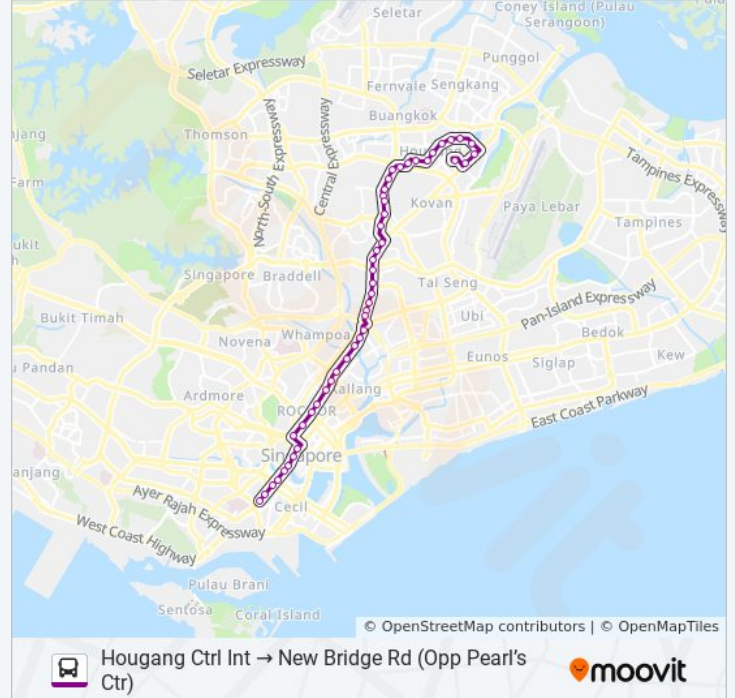

Victoria St - Aft Chijmes (04159)

Hill St - Grand Pk City Hall (04149)

Hill St - High St Ctr (04229)

New Bridge Rd - Opp Clarke Quay Stn (04239)

New Bridge Rd - Hong Lim Pk (05059)

New Bridge Rd - Chinatown Stn Exit E (05049)

New Bridge Rd - New Bridge Ctr (05039)

New Bridge Rd - Aft Duxton Plain Pk (05019)

147A bus time schedules and route maps are available in an offline PDF at moovitapp.com. Use the [Moovit App](#) to see live bus times, train schedule or subway schedule, and step-by-step directions for all public transit in Singapore.