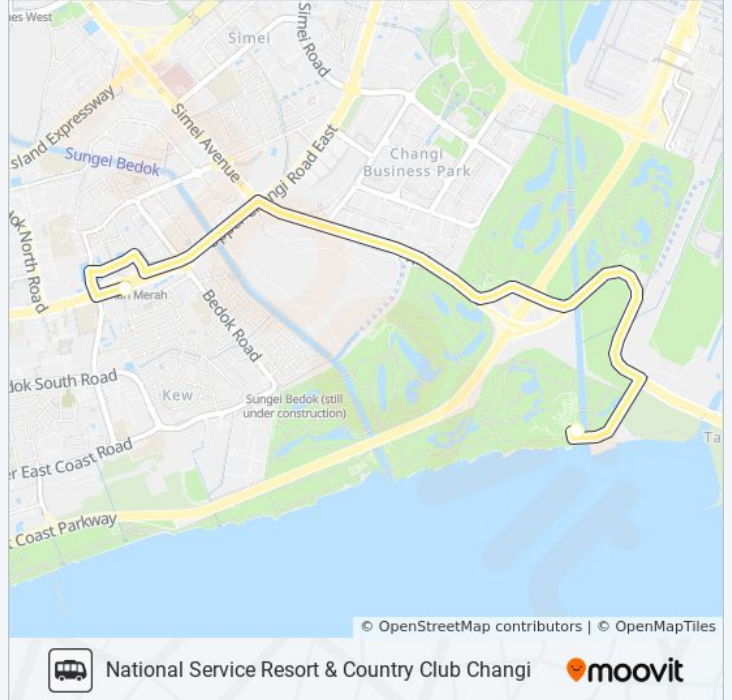

Direction: Tanah Merah MRT Stn

2 stops

[VIEW LINE SCHEDULE](#)

National Service Resort & Country Club Changi

Tanah Merah MRT Pickup Point

NSRCC CHANGI SHUTTLE bus Time Schedule

Tanah Merah MRT Stn Route Timetable:

Sunday	9:45 AM - 11:15 PM
Monday	9:45 AM - 11:15 PM
Tuesday	9:45 AM - 11:15 PM
Wednesday	9:45 AM - 11:15 PM
Thursday	9:45 AM - 11:15 PM
Friday	9:45 AM - 11:15 PM
Saturday	9:45 AM - 11:15 PM

NSRCC CHANGI SHUTTLE bus Info

Direction: Tanah Merah MRT Stn

Stops: 2

Trip Duration: 4 min

Line Summary: