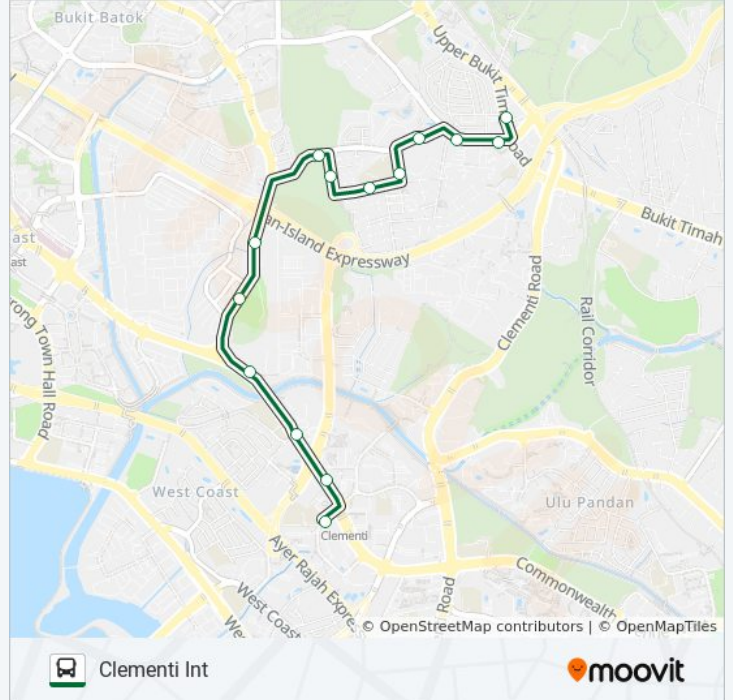

173 bus time schedules and route maps are available in an offline PDF at moovitapp.com. Use the [Moovit App](#) to see live bus times, train schedule or subway schedule, and step-by-step directions for all public transit in Singapore.

[About Moovit](#) • [MaaS Solutions](#) • [Supported Countries](#) • [Mooviter Community](#)

© 2024 Moovit - All Rights Reserved

Check Live Arrival Times