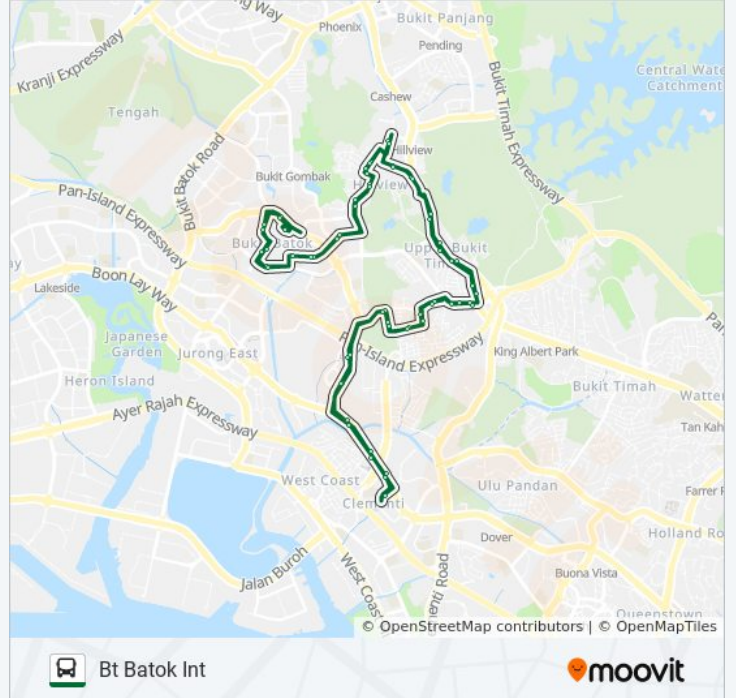

173 bus Time Schedule

Bt Batok Int Route Timetable:

Sunday	6:00 AM - 11:30 PM
Monday	5:30 AM - 11:30 PM
Tuesday	5:30 AM - 11:30 PM
Wednesday	5:30 AM - 11:30 PM
Thursday	5:30 AM - 11:30 PM
Friday	6:00 AM - 11:30 PM
Saturday	5:30 AM - 11:30 PM

173 bus Info

Direction: Bt Batok Int

Stops: 63

Trip Duration: 95 min

Line Summary:

Jln Jurong Kechil - Blk 18 (42161)
Toh Tuck Rd - Aft Jln Jurong Kechil (42239)
Toh Tuck Terr - Hse No. 45 (42309)
Lor Kismis - Bef Eng Kong PI (42249)
Toh Tuck Rise - Opp Toh Tuck Cres (42291)
Toh Tuck Rd - Aft Toh Tuck Rise (42209)
Toh Tuck Ave - Smrt Ulu Pandan Depot (28109)
Toh Tuck Ave - Aft Toh Tuck Lk (28189)
C'wealth Ave West - Aft Toh Tuck Ave (28019)
C'wealth Ave West - Blk 203 (20109)
C'wealth Ave West - Blk 317 (17189)
Clementi Ave 3 - Clementi Int (17009)
C'wealth Ave West - Opp Blk 317 (17181)
C'wealth Ave West - Nan Hua Pr Sch (20101)
C'wealth Ave West - Bef Toh Tuck Ave (28011)
Toh Tuck Ave - Bef Toh Tuck Lk (28181)
Toh Tuck Ave - Opp Smrt Ulu Pandan Depot (28101)
Toh Tuck Rd - Bef Toh Tuck Rise (42201)
Toh Tuck Rise - Aft Toh Tuck Cres (42299)
Lor Kismis - Aft Eng Kong PI (42241)
Toh Tuck Terr - Opp Hse No. 19 (42301)
Toh Tuck Rd - Bef Jln Jurong Kechil (42231)
Jln Jurong Kechil - Opp Blk 19 (42169)
Jln Jurong Kechil - Opp Beauty World Stn (42159)
Upp Bt Timah Rd - Beauty World Stn Exit B (42091)
Upp Bt Timah Rd - Woh Hup Bldg (42111)
Upp Bt Timah Rd - Bt Regency (43011)
Upp Bt Timah Rd - Aft Old Jurong Rd (43021)
Hume Ave - Symphony Hts (43829)
Hume Ave - Hillview Green (43819)
Hillview Ave - Hillview Hts (43267)

Jln Batu Nilam - Hillbrooks (43309)

Jln Remaja - Mont Botanik Residence (43289)

Hillview Ave - Hillview Apts (43249)

Hillview Ave - the Petals Condo (43239)

Bt Batok East Ave 4 - Blk 272 (43161)

Bt Batok St 21 - Opp Blk 217 (43731)