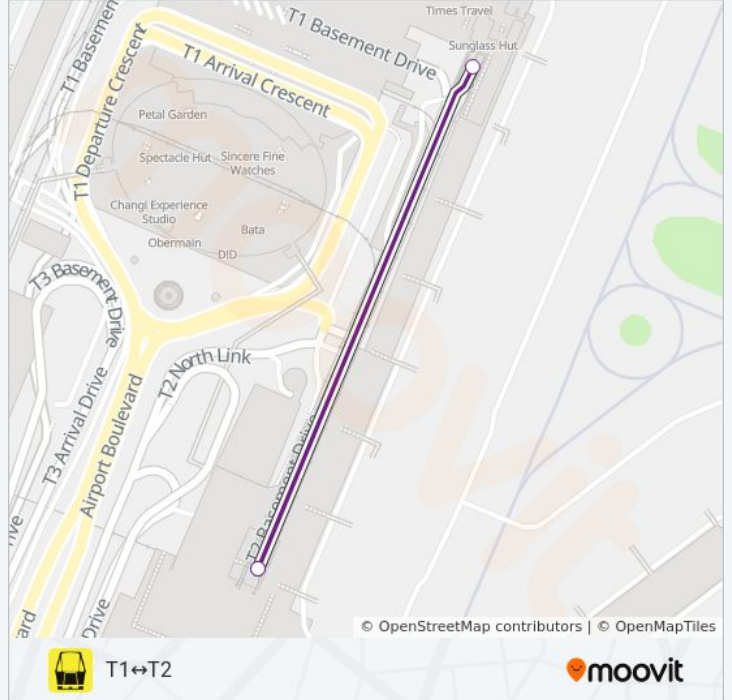

Use the Moovit App to find the closest CHANGI AIRPORT SKYTRAIN (TRANSIT) mrt & lrt station near you and find out when is the next CHANGI AIRPORT SKYTRAIN (TRANSIT) mrt & lrt arriving.

**Direction: T1↔T2**

3 stops

[VIEW LINE SCHEDULE](#)

Transit Stn E (T2)

Transit Stn D (T1)

Transit Stn E (T2)

**CHANGI AIRPORT SKYTRAIN (TRANSIT) mrt & lrt Time Schedule**

T1↔T2 Route Timetable:

Sunday	24 hours
Monday	24 hours
Tuesday	24 hours
Wednesday	24 hours
Thursday	24 hours
Friday	24 hours
Saturday	24 hours

**CHANGI AIRPORT SKYTRAIN (TRANSIT) mrt & lrt Info**

**Direction:** T1↔T2

**Stops:** 3

**Trip Duration:** 4 min

**Line Summary:**

**Direction: T1↔T3**

3 stops

[VIEW LINE SCHEDULE](#)