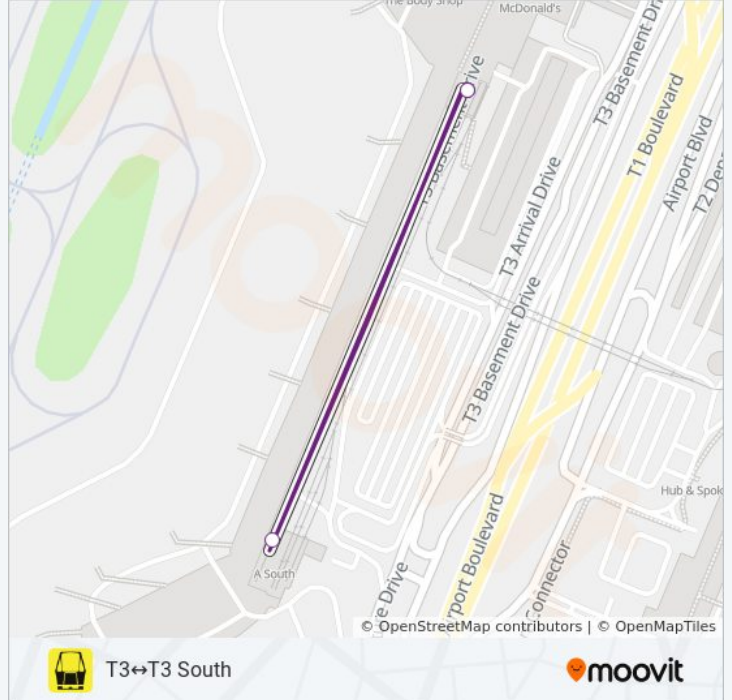

**CHANGI AIRPORT SKYTRAIN (TRANSIT) mrt & Irt Info**

**Direction:** T2↔T3 (North)

**Stops:** 3

**Trip Duration:** 3 min

**Line Summary:**

**Direction: T2↔T3 (South)**

3 stops

[VIEW LINE SCHEDULE](#)

**CHANGI AIRPORT SKYTRAIN (TRANSIT) mrt & Irt Info**

**Direction:** T2↔T3 (South)

**Stops:** 3

**Trip Duration:** 3 min

**Line Summary:**

**Direction: T3 ↔ T3 South**

3 stops

[VIEW LINE SCHEDULE](#)

Transit Stn A (T3)

Transit Stn G (T3 South)

Transit Stn A (T3)

**CHANGI AIRPORT SKYTRAIN (TRANSIT) mrt & Irt Time Schedule**

T3 ↔ T3 South Route Timetable:

Sunday	24 hours
Monday	24 hours
Tuesday	24 hours
Wednesday	24 hours
Thursday	24 hours
Friday	24 hours
Saturday	24 hours

**CHANGI AIRPORT SKYTRAIN (TRANSIT) mrt & Irt Info**

**Direction:** T3 ↔ T3 South

**Stops:** 3

**Trip Duration:** 4 min

**Line Summary:**

CHANGI AIRPORT SKYTRAIN (TRANSIT) mrt & lrt time schedules and route maps are available in an offline PDF at [moovitapp.com](https://moovitapp.com). Use the [Moovit App](#) to see live bus times, train schedule or subway schedule, and step-by-step directions for all public transit in Singapore.