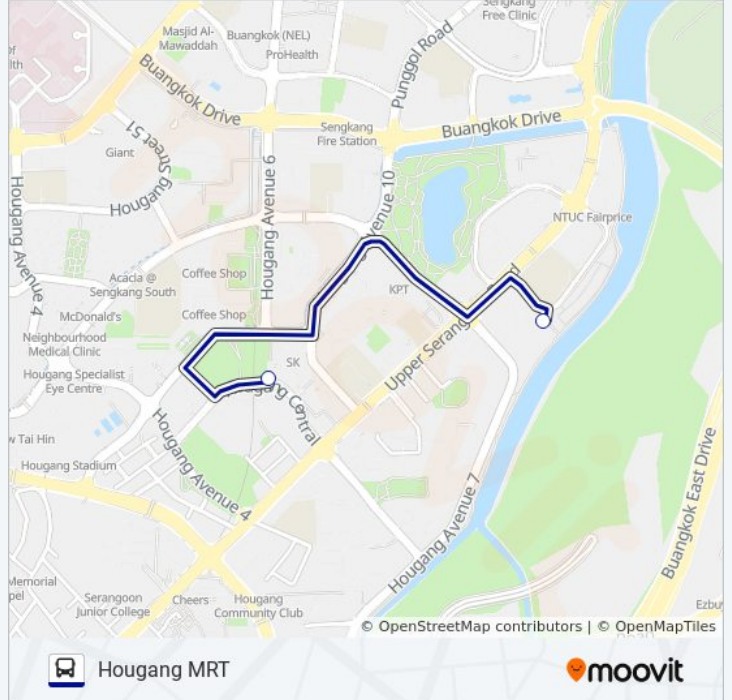

## Hougang MRT

[Get The App](#)

The RIO VISTA SHUTTLE bus line (Hougang MRT) has 2 routes. For regular weekdays, their operation hours are:

(1) Hougang MRT: 06:30 - 19:40(2) Rio Vista: 06:40 - 19:50

Use the Moovit App to find the closest RIO VISTA SHUTTLE bus station near you and find out when is the next RIO VISTA SHUTTLE bus arriving.

**Direction: Hougang MRT**

2 stops

[VIEW LINE SCHEDULE](#)

Rio Vista (Outside Guard House)

Hougang Ctrl - Hougang MRT Exit B (Taxi Stand G12)

**RIO VISTA SHUTTLE bus Time Schedule**

Hougang MRT Route Timetable:

Sunday	09:00 - 18:30
Monday	06:30 - 19:40
Tuesday	06:30 - 19:40
Wednesday	06:30 - 19:40
Thursday	06:30 - 19:40
Friday	06:30 - 19:40
Saturday	09:00 - 18:30

**RIO VISTA SHUTTLE bus Info****Direction:** Hougang MRT**Stops:** 2**Trip Duration:** 3 min**Line Summary:**

**Direction: Rio Vista**

2 stops

[VIEW LINE SCHEDULE](#)

Hougang Ctrl - Hougang MRT Exit B (Taxi Stand G12)

Rio Vista (Outside Guard House)

**RIO VISTA SHUTTLE bus Time Schedule**

Rio Vista Route Timetable: