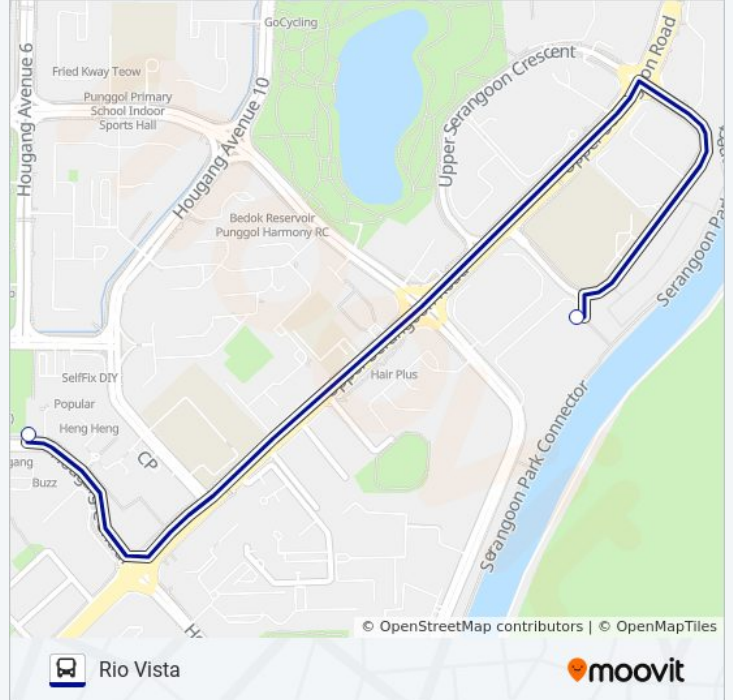

**Direction: Hougang MRT**

2 stops

[VIEW LINE SCHEDULE](#)

Rio Vista (Outside Guard House)

Hougang Ctrl - Hougang MRT Exit B (Taxi Stand G12)

**RIO VISTA SHUTTLE bus Time Schedule**

Hougang MRT Route Timetable:

**Direction: Rio Vista**

2 stops

[VIEW LINE SCHEDULE](#)

Hougang Ctrl - Hougang MRT Exit B (Taxi Stand G12)

Rio Vista (Outside Guard House)

**RIO VISTA SHUTTLE bus Time Schedule**

Rio Vista Route Timetable:

Sunday	09:10 - 18:40
Monday	06:40 - 19:50
Tuesday	06:40 - 19:50
Wednesday	06:40 - 19:50
Thursday	06:40 - 19:50
Friday	06:40 - 19:50
Saturday	09:10 - 18:40

**RIO VISTA SHUTTLE bus Info**

**Direction:** Rio Vista

**Stops:** 2

**Trip Duration:** 3 min

**Line Summary:**

RIO VISTA SHUTTLE bus time schedules and route maps are available in an offline PDF at [moovitapp.com](https://moovitapp.com). Use the [Moovit App](#) to see live bus times, train schedule or subway schedule, and step-by-step directions for all public transit in Singapore.