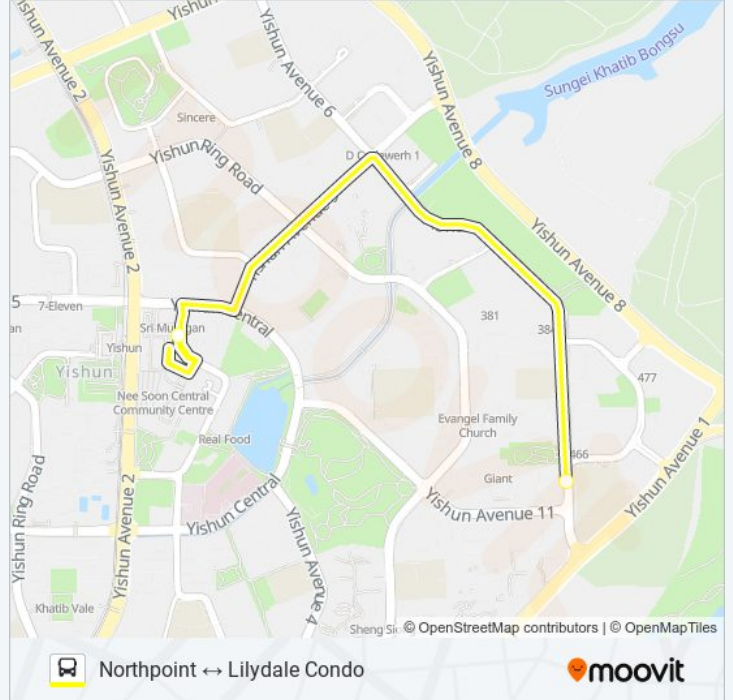

**LILYDALE CONDO SHUTTLE bus Info****Direction:** Lilydale**Stops:** 2**Trip Duration:** 4 min**Line Summary:**

**Direction: Northpoint**

2 stops

[VIEW LINE SCHEDULE](#)

Outside Lilydale Condominium

Xin Wang Hong Kong Cafe (Northpoint)

**LILYDALE CONDO SHUTTLE bus Time Schedule**

Northpoint Route Timetable:

Sunday	09:05 - 18:35
Monday	06:50 - 20:30
Tuesday	06:50 - 20:30
Wednesday	06:50 - 20:30
Thursday	06:50 - 20:30
Friday	06:50 - 20:30
Saturday	09:05 - 13:35

**LILYDALE CONDO SHUTTLE bus Info**

**Direction:** Northpoint

**Stops:** 2

**Trip Duration:** 5 min

**Line Summary:**

LILYDALE CONDO SHUTTLE bus time schedules and route maps are available in an offline PDF at [moovitapp.com](https://moovitapp.com). Use the Moovit App to see live bus times, train schedule or subway schedule, and step-by-step directions for all public transit in Singapore.

© 2024 Moovit - All Rights Reserved