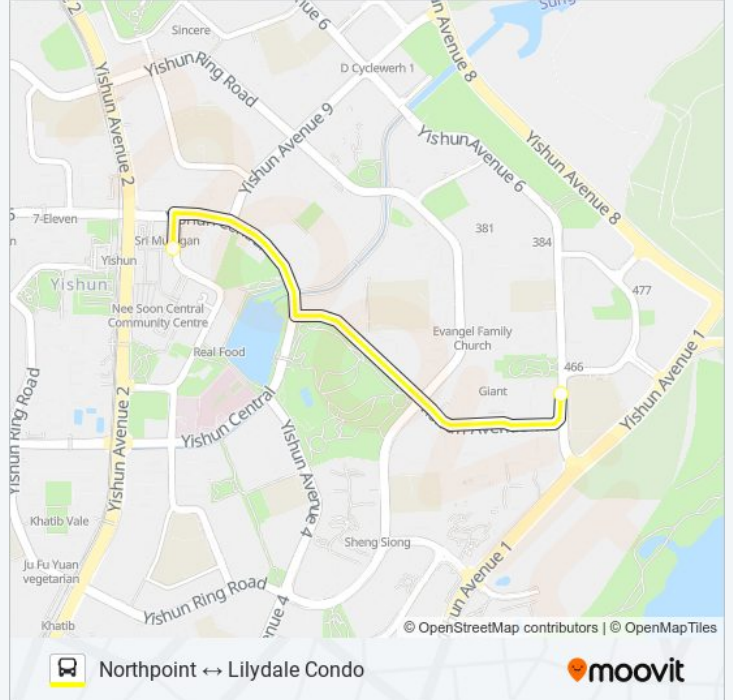

 **LILYDALE CONDO SHUTTLE**Northpoint ↔ Lilydale  
Condo[Get The App](#)

The LILYDALE CONDO SHUTTLE bus line (Northpoint ↔ Lilydale Condo) has 2 routes. For regular weekdays, their operation hours are:

(1) Lilydale: 07:00 - 20:40 (2) Northpoint: 06:50 - 20:30

Use the Moovit App to find the closest LILYDALE CONDO SHUTTLE bus station near you and find out when is the next LILYDALE CONDO SHUTTLE bus arriving.

**Direction: Lilydale**

2 stops

[VIEW LINE SCHEDULE](#)

Xin Wang Hong Kong Cafe (Northpoint)

Outside Lilydale Condominium

**LILYDALE CONDO SHUTTLE bus Time Schedule**

Lilydale Route Timetable:

Sunday	09:15 - 18:45
Monday	07:00 - 20:40
Tuesday	07:00 - 20:40
Wednesday	07:00 - 20:40
Thursday	07:00 - 20:40
Friday	07:00 - 20:40
Saturday	09:15 - 13:45

**LILYDALE CONDO SHUTTLE bus Info****Direction:** Lilydale**Stops:** 2**Trip Duration:** 4 min**Line Summary:**

**Direction: Northpoint**

2 stops

[VIEW LINE SCHEDULE](#)

Outside Lilydale Condominium

Xin Wang Hong Kong Cafe (Northpoint)