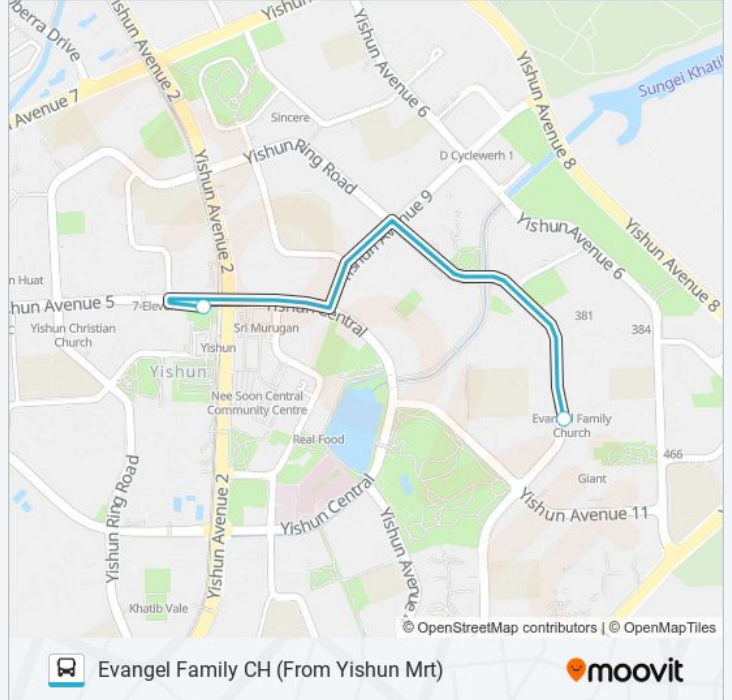

**Direction: Evangel Family CH (From Jurong East Mrt)**

2 stops

[VIEW LINE SCHEDULE](#)

Jurong East Stn (Exit B Pick Up Drop Off)

Yishun Ring Rd - Evangel Family CH (59409)

**EVANGEL FAMILY CH SHUTTLE bus Time Schedule**Evangel Family CH (From Jurong East Mrt) Route  
Timetable:

**Direction: Evangel Family CH (From Yishun Mrt)**

2 stops

[VIEW LINE SCHEDULE](#)

Yishun MRT Pick Up/Drop Off Point

Yishun Ring Rd - Evangel Family CH (59409)

**EVANGEL FAMILY CH SHUTTLE bus Time Schedule**

Evangel Family CH (From Yishun Mrt) Route

Timetable:

Sunday	07:30 - 11:45
Monday	Not Operational
Tuesday	19:10
Wednesday	Not Operational
Thursday	Not Operational
Friday	07:30 - 11:45
Saturday	Not Operational

**EVANGEL FAMILY CH SHUTTLE bus Info**

**Direction:** Evangel Family CH (From Yishun Mrt)

**Stops:** 2

**Trip Duration:** 4 min

**Line Summary:**

**Direction: Yishun MRT**

2 stops

[VIEW LINE SCHEDULE](#)