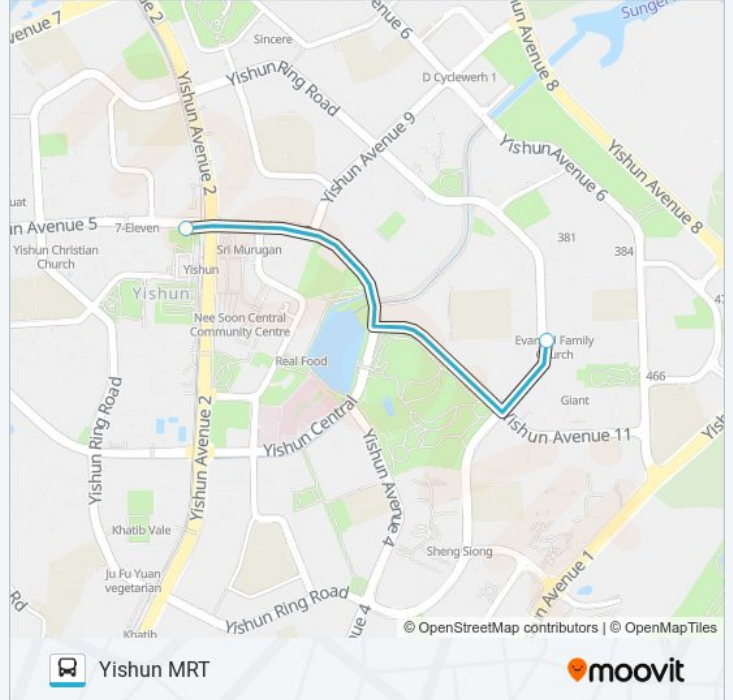

**Direction: Evangel Family CH (From Yishun Mrt)**

2 stops

[VIEW LINE SCHEDULE](#)

Yishun MRT Pick Up/Drop Off Point

Yishun Ring Rd - Evangel Family CH (59409)

**EVANGEL FAMILY CH SHUTTLE bus Time Schedule**

**EVANGEL FAMILY CH SHUTTLE bus Info**

**Direction:** Evangel Family CH (From Yishun Mrt)

**Stops:** 2

**Trip Duration:** 4 min

**Line Summary:**

**Direction: Yishun MRT**

2 stops

[VIEW LINE SCHEDULE](#)

Yishun Ring Rd - Evangel Family CH (59409)

Yishun MRT Pick Up/Drop Off Point

**EVANGEL FAMILY CH SHUTTLE bus Time Schedule**

Yishun MRT Route Timetable:

Sunday	09:15 - 11:15
Monday	Not Operational
Tuesday	Not Operational
Wednesday	Not Operational
Thursday	Not Operational
Friday	09:15 - 11:15
Saturday	Not Operational

**EVANGEL FAMILY CH SHUTTLE bus Info**

**Direction:** Yishun MRT

**Stops:** 2

**Trip Duration:** 3 min

**Line Summary:**

EVANGEL FAMILY CH SHUTTLE bus time schedules and route maps are available in an offline PDF at [moovitapp.com](https://moovitapp.com). Use the [Moovit App](#) to see live bus times, train schedule or subway schedule, and step-by-step directions for all public transit in Singapore.