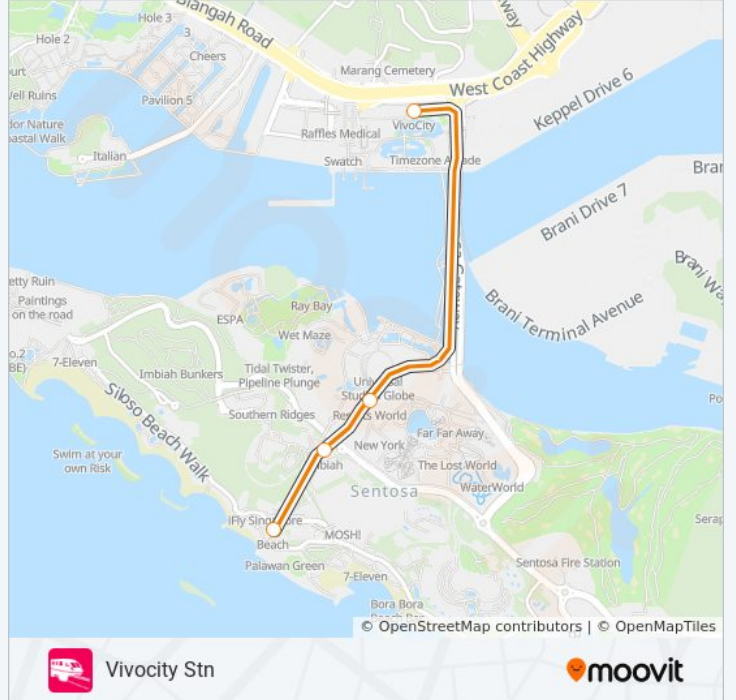

**Direction: Beach Stn**

4 stops

[VIEW LINE SCHEDULE](#)

Vivocity Station

Resorts World Station

Imbiah Station

Beach Station

**SENTOSA EXPRESS mrt & lrt Time Schedule**

**SENTOSA EXPRESS mrt & lrt Info****Direction:** Beach Stn**Stops:** 4**Trip Duration:** 5 min**Line Summary:**

**Direction: Vivocity Stn**

4 stops

[VIEW LINE SCHEDULE](#)

Beach Station

Imbiah Station

Resorts World Station

Vivocity Station

**SENTOSA EXPRESS mrt & lrt Time Schedule**

Vivocity Stn Route Timetable:

Sunday	12:00 AM - 11:45 PM
Monday	12:00 AM - 11:45 PM
Tuesday	12:00 AM - 11:45 PM
Wednesday	12:00 AM - 11:45 PM
Thursday	12:00 AM - 11:45 PM
Friday	12:00 AM - 11:45 PM
Saturday	12:00 AM - 11:45 PM

**SENTOSA EXPRESS mrt & lrt Info**

**Direction:** Vivocity Stn

**Stops:** 4

**Trip Duration:** 5 min

**Line Summary:**

SENTOSA EXPRESS mrt & lrt time schedules and route maps are available in an offline PDF at [moovitapp.com](https://moovitapp.com). Use the [Moovit App](#) to see live bus times, train schedule or subway schedule, and step-by-step directions for all public transit in Singapore.