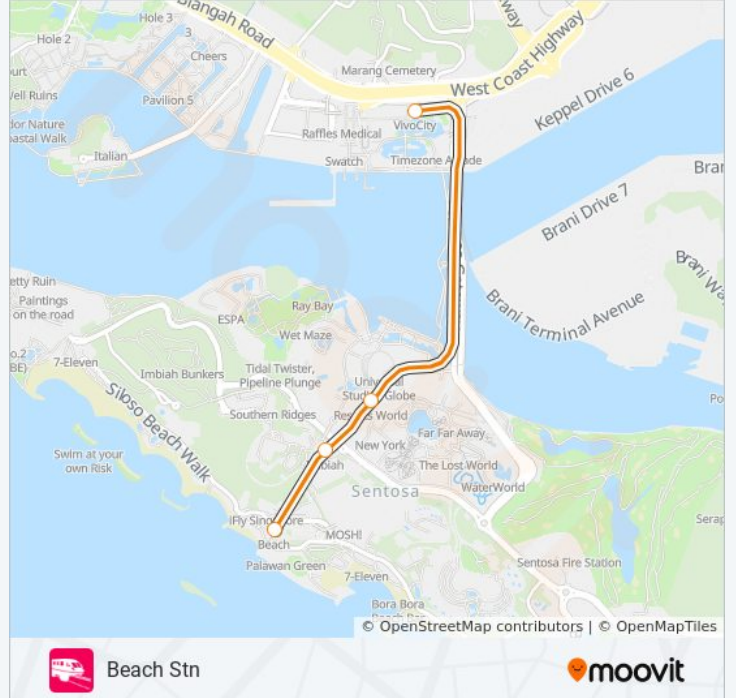

## Beach Stn

[Get The App](#)

The SENTOSA EXPRESS mrt & lrt line (Beach Stn) has 2 routes. For regular weekdays, their operation hours are:  
(1) Beach Stn: 12:00 AM - 11:45 PM(2) Vivocity Stn: 12:00 AM - 11:45 PM  
Use the Moovit App to find the closest SENTOSA EXPRESS mrt & lrt station near you and find out when is the next SENTOSA EXPRESS mrt & lrt arriving.

**Direction: Beach Stn**

4 stops

[VIEW LINE SCHEDULE](#)

Vivocity Station

Resorts World Station

Imbiah Station

Beach Station

**SENTOSA EXPRESS mrt & lrt Time Schedule**

Beach Stn Route Timetable:

Sunday	12:00 AM - 11:45 PM
Monday	12:00 AM - 11:45 PM
Tuesday	12:00 AM - 11:45 PM
Wednesday	12:00 AM - 11:45 PM
Thursday	12:00 AM - 11:45 PM
Friday	12:00 AM - 11:45 PM
Saturday	12:00 AM - 11:45 PM

**SENTOSA EXPRESS mrt & lrt Info****Direction:** Beach Stn**Stops:** 4**Trip Duration:** 5 min**Line Summary:**

**Direction: Vivocity Stn**

4 stops

[VIEW LINE SCHEDULE](#)

Beach Station

Imbiah Station

Resorts World Station