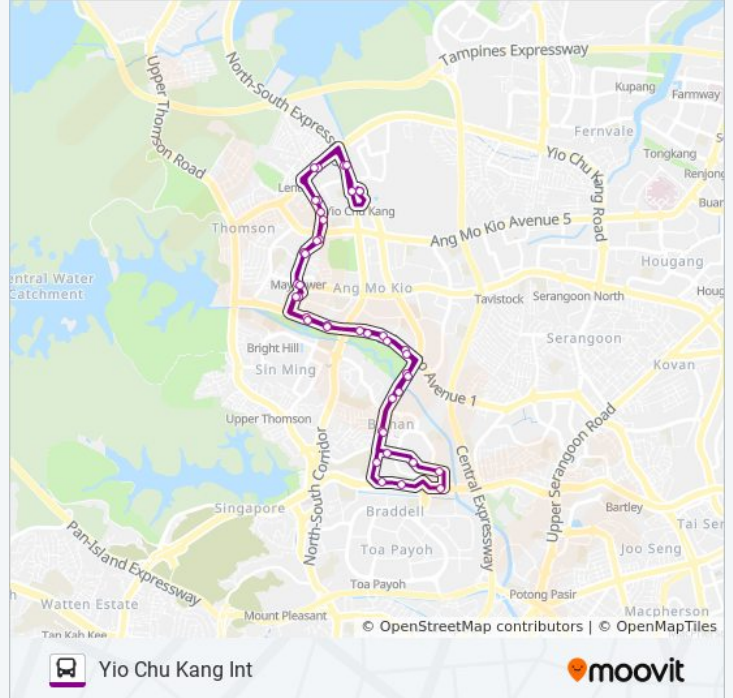

Ang Mo Kio Ave 1 - Opp Blk 220 (54619)

Ang Mo Kio Ave 1 - Opp Blk 223 (54629)

Ang Mo Kio Ave 3 - Mayflower Sec Sch (54211)

Ang Mo Kio Ave 4 - Mayflower Stn Exit 6 (54181)

Ang Mo Kio Ave 4 - Mayflower Stn Exit 2 (54191)

Ang Mo Kio Ave 4 - Opp Blk 155 (54201)

Ang Mo Kio Ave 4 - Blk 612 (55131)

Ang Mo Kio Ave 4 - Opp Blk 622 (55141)

Yio Chu Kang Rd - Opp Seasons Pk (55021)

Ang Mo Kio Ave 6 - Opp Castle Green (55179)

Ang Mo Kio Ave 6 - Yio Chu Kang Stn (55189)

Ang Mo Kio Ave 8 - Yio Chu Kang Int (55509)

71 bus time schedules and route maps are available in an offline PDF at [moovitapp.com](https://moovitapp.com). Use the [Moovit App](#) to see live bus times, train schedule or subway schedule, and step-by-step directions for all public transit in Singapore.