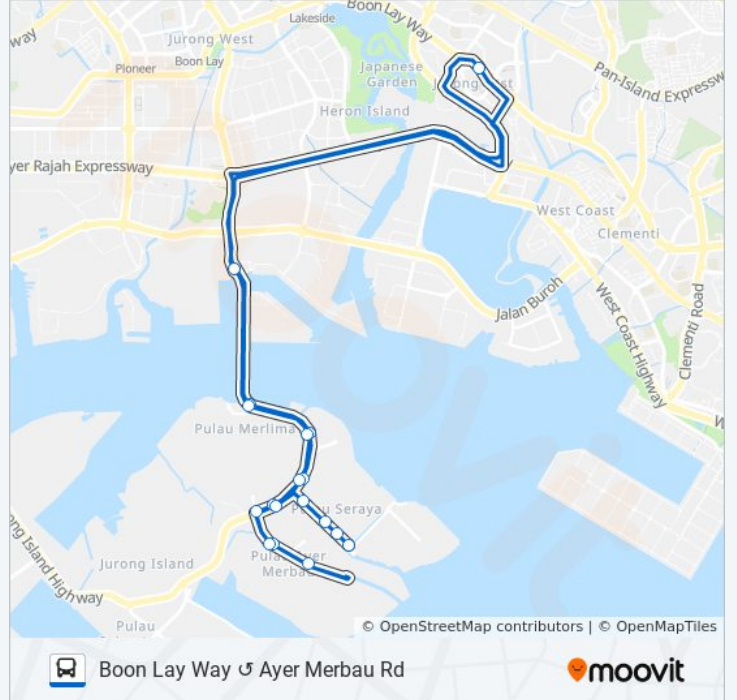

**Direction: Boon Lay Way Ayer Merbau Road**

20 stops

[VIEW LINE SCHEDULE](#)

Boon Lay Way - J Gateway (28061)

Jurong Island Checkpoint

Opp Src

Bertschi

Sembcorp/Jih

Faci

Linde

Opp Sembcorp/Jih

Akzonobel

Src

Jurong Island Checkpoint

Boon Lay Way - J Gateway (28061)

## 715A bus Time Schedule

Boon Lay Way Ayer Merbau Road Route

Timetable:

Sunday	Not Operational
Monday	11:45 AM - 4:00 PM
Tuesday	11:45 AM - 4:00 PM
Wednesday	11:45 AM - 4:00 PM
Thursday	11:45 AM - 4:00 PM
Friday	Not Operational
Saturday	Not Operational

## 715A bus Info

**Direction:** Boon Lay Way Ayer Merbau Road

**Stops:** 20

**Trip Duration:** 53 min

**Line Summary:**

715A bus time schedules and route maps are available in an offline PDF at [moovitapp.com](https://moovitapp.com). Use the [Moovit App](#) to see live bus times, train schedule or subway schedule, and step-by-step directions for all public transit in Singapore.