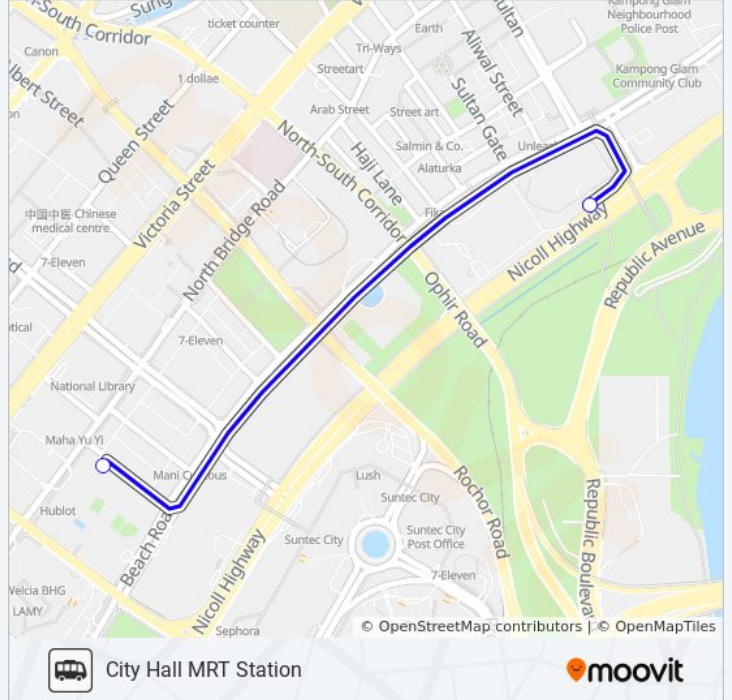

## City Hall MRT Station

[Get The App](#)

The THE CONCOURSE SHUTTLE bus line (City Hall MRT Station) has 2 routes. For regular weekdays, their operation hours are:

(1) City Hall MRT Station: 7:57 AM - 6:47 PM(2) The Concourse: 7:50 AM - 6:40 PM

Use the Moovit App to find the closest THE CONCOURSE SHUTTLE bus station near you and find out when is the next THE CONCOURSE SHUTTLE bus arriving.

**Direction: City Hall MRT Station**

2 stops

[VIEW LINE SCHEDULE](#)

Nicoll Highway - Opp Nicoll Highway Stn (80161)

Opp Mint Museum Of Toys

**THE CONCOURSE SHUTTLE bus Time Schedule**

City Hall MRT Station Route Timetable:

Sunday	Not Operational
Monday	7:57 AM - 6:47 PM
Tuesday	7:57 AM - 6:47 PM
Wednesday	7:57 AM - 6:47 PM
Thursday	7:57 AM - 6:47 PM
Friday	Not Operational
Saturday	Not Operational

**THE CONCOURSE SHUTTLE bus Info****Direction:** City Hall MRT Station**Stops:** 2**Trip Duration:** 3 min**Line Summary:**

**Direction: The Concourse**

2 stops

[VIEW LINE SCHEDULE](#)

Opp Mint Museum Of Toys