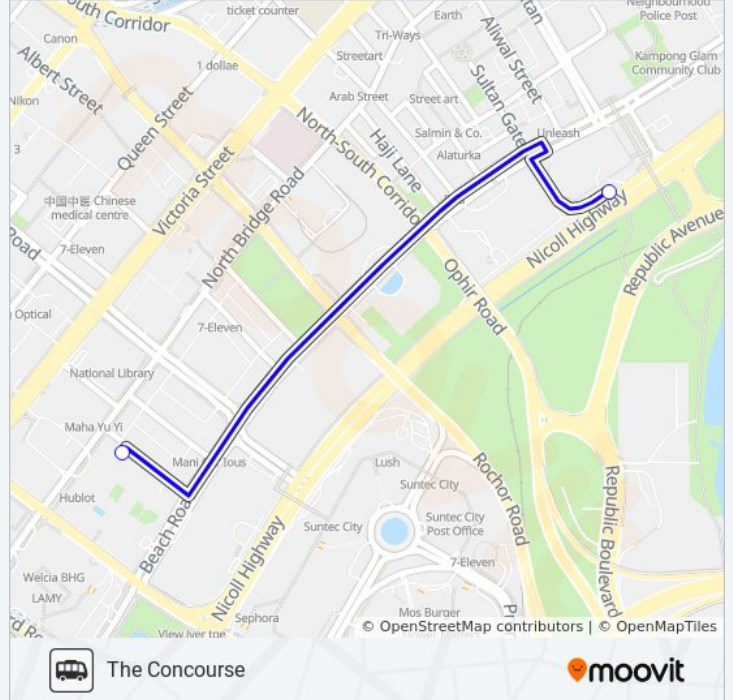

Use the Moovit App to find the closest THE CONCOURSE SHUTTLE bus station near you and find out when is the next THE CONCOURSE SHUTTLE bus arriving.

**Direction: City Hall MRT Station**

2 stops

[VIEW LINE SCHEDULE](#)

**THE CONCOURSE SHUTTLE bus Info****Direction:** City Hall MRT Station**Stops:** 2**Trip Duration:** 3 min**Line Summary:**

**Direction: The Concourse**

2 stops

[VIEW LINE SCHEDULE](#)

Opp Mint Museum Of Toys

Nicoll Highway - Opp Nicoll Highway Stn (80161)

**THE CONCOURSE SHUTTLE bus Time Schedule**

The Concourse Route Timetable:

Sunday	Not Operational
Monday	7:50 AM - 6:40 PM
Tuesday	7:50 AM - 6:40 PM
Wednesday	7:50 AM - 6:40 PM
Thursday	7:50 AM - 6:40 PM
Friday	Not Operational
Saturday	Not Operational

**THE CONCOURSE SHUTTLE bus Info**

**Direction:** The Concourse

**Stops:** 2

**Trip Duration:** 3 min

**Line Summary:**

THE CONCOURSE SHUTTLE bus time schedules and route maps are available in an offline PDF at [moovitapp.com](https://moovitapp.com). Use the [Moovit App](#) to see live bus times, train schedule or subway schedule, and step-by-step directions for all public transit in Singapore.