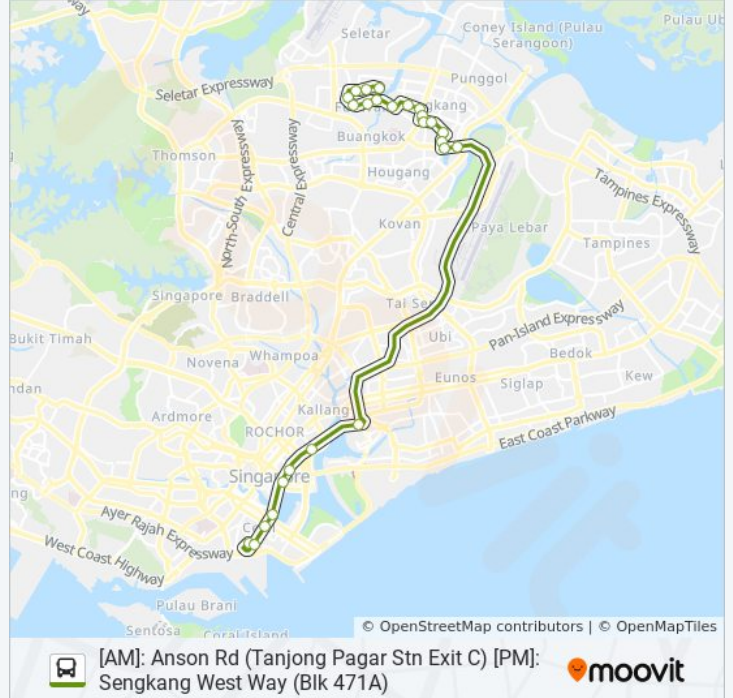

**Stops:** 25

**Trip Duration:** 59 min

**Line Summary:**

Nicoll Highway - Suntec City (80159)

Nicoll Highway - Opp War Memorial Pk (02119)

Collyer Quay - Oue Bayfront (03019)

Coach Bay Outside Lau Pa Sat

Shenton Way - Opp Axa Twr (03217)

### Direction: Sengkang West Way (Blk 471a)

26 stops

[VIEW LINE SCHEDULE](#)

Anson Rd - Hub Synergy Pt (03222)

Robinson Rd - Aft Capital Twr (03111)

Robinson Rd - 80 Robinson Rd (03071)

Robinson Rd - Raffles Pl Stn Exit F (03031)