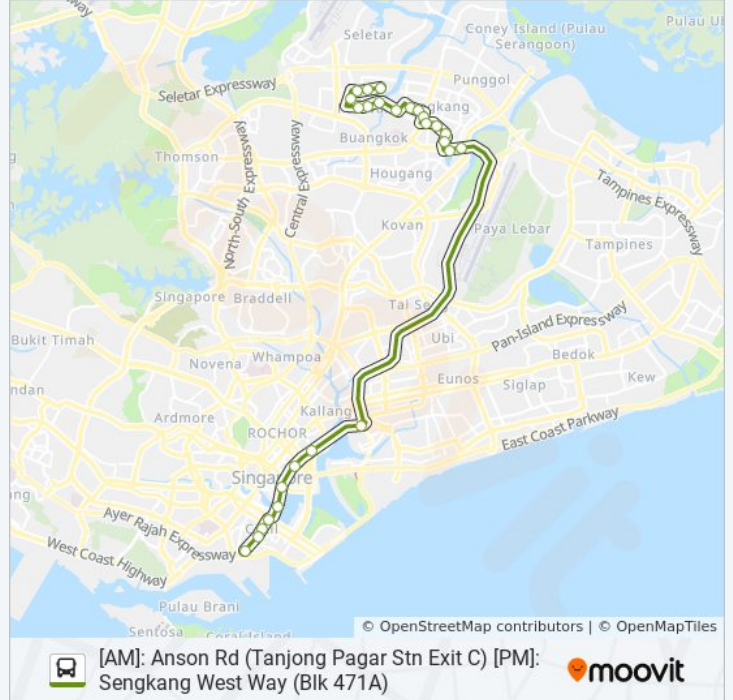

Sengkang East Ave - Opp Blk 310b (67329)

Sengkang West Ave - Layar Stn Exit A/Blk 417a (67479)

Sengkang West Ave - Opp Fernvale Stn (67489)

Sengkang West Ave - Fernvale Pr Sch (67499)

Jln Kayu - Opp Blk 448a (68021)

Sengkang West Way - Aft Lor Tanggam (67571)

Sengkang West Way - Opp Blk 432a (67561)

Sengkang West Way - Blk 471a (67551)

592 bus time schedules and route maps are available in an offline PDF at moovitapp.com. Use the [Moovit App](#) to see live bus times, train schedule or subway schedule, and step-by-step directions for all public transit in Singapore.

[About Moovit](#) • [MaaS Solutions](#) • [Supported Countries](#) • [Mooviter Community](#)

© 2024 Moovit - All Rights Reserved

Check Live Arrival Times