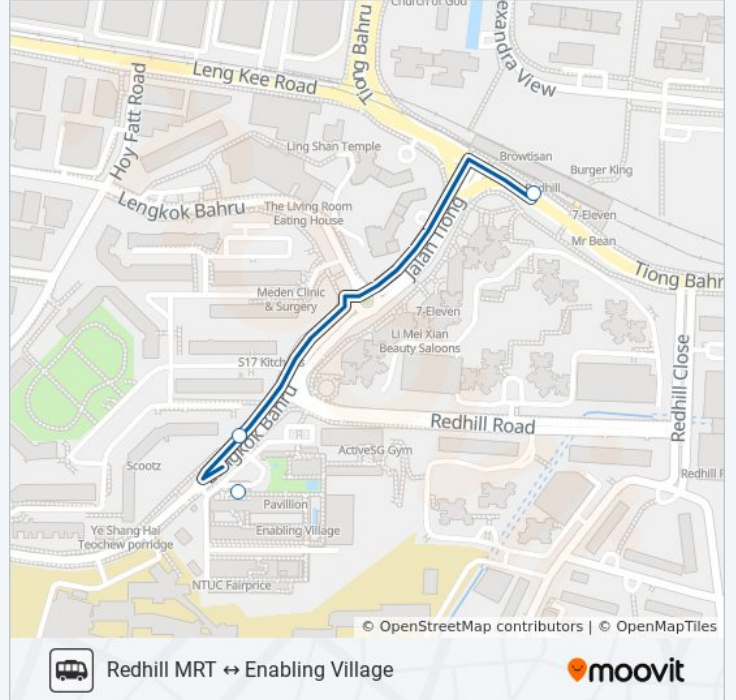

ENABLING VILLAGE SHUTTLE bus Info**Direction:** Enabling Village**Stops:** 2**Trip Duration:** 2 min**Line Summary:**

Direction: Redhill MRT Station

2 stops

[VIEW LINE SCHEDULE](#)

Enabling Village

Redhill MRT Pick-Up Point

ENABLING VILLAGE SHUTTLE bus Time Schedule

Redhill MRT Station Route Timetable:

Sunday	Not Operational
Monday	8:10 AM - 6:15 PM
Tuesday	8:10 AM - 6:15 PM
Wednesday	8:10 AM - 6:15 PM
Thursday	8:10 AM - 6:15 PM
Friday	Not Operational
Saturday	Not Operational

ENABLING VILLAGE SHUTTLE bus Info

Direction: Redhill MRT Station

Stops: 2

Trip Duration: 2 min

Line Summary:

ENABLING VILLAGE SHUTTLE bus time schedules and route maps are available in an offline PDF at moovitapp.com. Use the [Moovit App](#) to see live bus times, train schedule or subway schedule, and step-by-step directions for all public transit in Singapore.