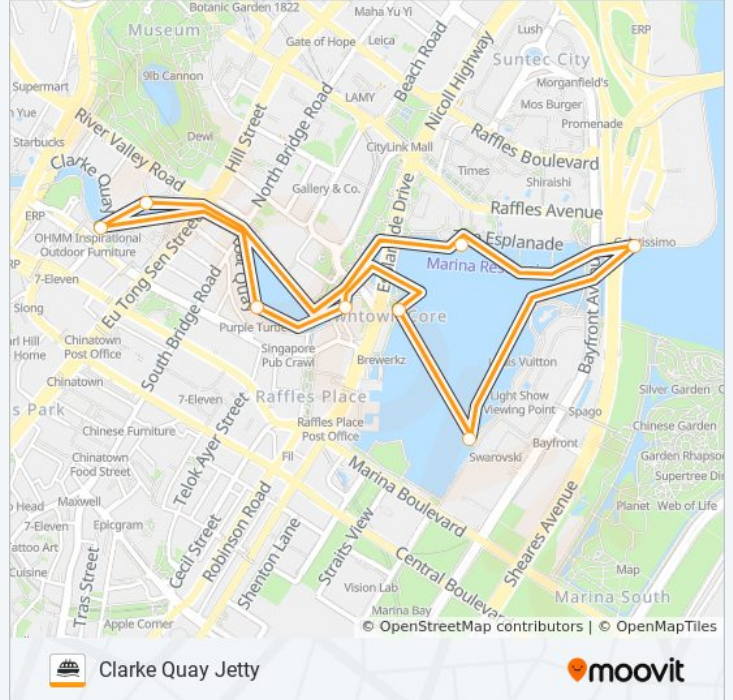

 SINGAPORE RIVER EXPERIE...

Clarke Quay Jetty

[Get The App](#)

The SINGAPORE RIVER EXPERIENCE ferry line Clarke Quay Jetty has one route. For regular weekdays, their operation hours are:

(1) Clarke Quay Jetty: 9:00 AM - 10:30 PM

Use the Moovit App to find the closest SINGAPORE RIVER EXPERIENCE ferry station near you and find out when is the next SINGAPORE RIVER EXPERIENCE ferry arriving.

Direction: Clarke Quay Jetty

9 stops

[VIEW LINE SCHEDULE](#)

Clarke Quay Jetty
Read Bridge Jetty
Boat Quay Jetty
Fullerton Jetty
Merlion Park Jetty
Bayfront South
Promenade Jetty
Esplanade Jetty
Clarke Quay Jetty

SINGAPORE RIVER EXPERIENCE ferry Time Schedule

Clarke Quay Jetty Route Timetable:

Sunday	9:00 AM - 10:30 PM
Monday	9:00 AM - 10:30 PM
Tuesday	9:00 AM - 10:30 PM
Wednesday	9:00 AM - 10:30 PM
Thursday	9:00 AM - 10:30 PM
Friday	9:00 AM - 10:30 PM
Saturday	9:00 AM - 10:30 PM

SINGAPORE RIVER EXPERIENCE ferry Info**Direction:** Clarke Quay Jetty**Stops:** 9**Trip Duration:** 16 min**Line Summary:**