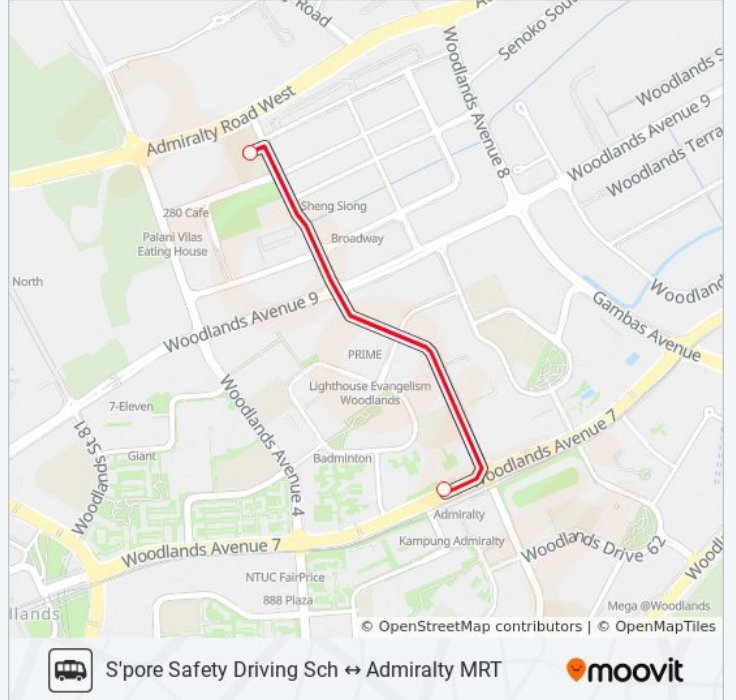

### Direction: Admiralty MRT Station

2 stops

[VIEW LINE SCHEDULE](#)

Singapore Safety Driving Centre

Woodlands Ave 7 - Opp Admiralty Stn (46771)

### SSSC SHUTTLE bus Info

**Direction:** Admiralty MRT Station

**Stops:** 2

**Trip Duration:** 4 min

**Line Summary:**

**Direction: Singapore Safety Driving School**

2 stops

[VIEW LINE SCHEDULE](#)

Woodlands Ave 7 - Opp Admiralty Stn (46771)

Singapore Safety Driving Centre

**SSDC SHUTTLE bus Time Schedule**

Singapore Safety Driving School Route Timetable:

Sunday	6:50 AM - 5:35 PM
Monday	6:50 AM - 10:35 PM
Tuesday	6:50 AM - 10:35 PM
Wednesday	6:50 AM - 10:35 PM
Thursday	6:50 AM - 10:35 PM
Friday	6:50 AM - 5:35 PM
Saturday	6:50 AM - 5:35 PM

**SSDC SHUTTLE bus Info**

**Direction:** Singapore Safety Driving School

**Stops:** 2

**Trip Duration:** 4 min

**Line Summary:**

SSSDC SHUTTLE bus time schedules and route maps are available in an offline PDF at [moovitapp.com](https://moovitapp.com). Use the [Moovit App](#) to see live bus times, train schedule or subway schedule, and step-by-step directions for all public transit in Singapore.