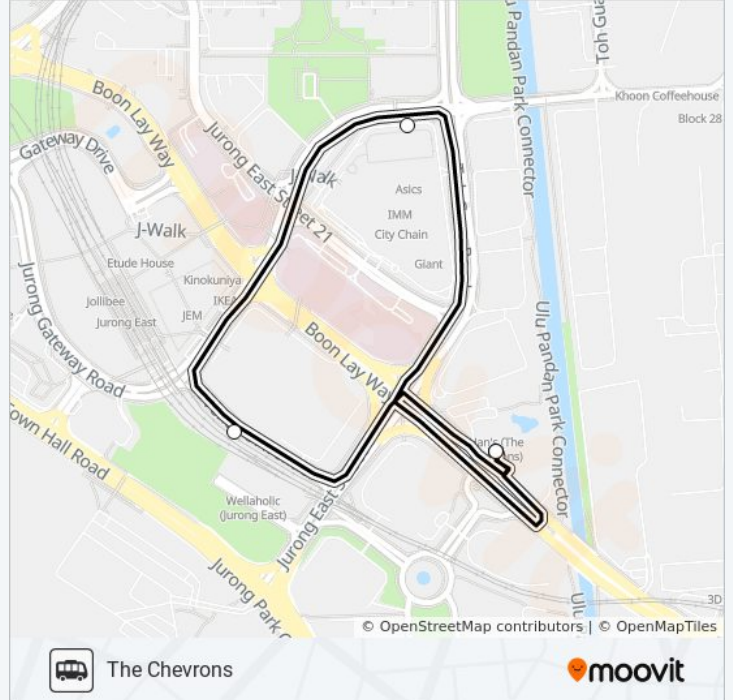

The Chevrans

[Get The App](#)

The THE CHEVRONS SHUTTLE bus line The Chevrans has one route. For regular weekdays, their operation hours are:

(1) The Chevrans: 10:00 AM - 10:00 PM

Use the Moovit App to find the closest THE CHEVRONS SHUTTLE bus station near you and find out when is the next THE CHEVRONS SHUTTLE bus arriving.

Direction: The Chevrans

4 stops

[VIEW LINE SCHEDULE](#)

The Chevrans

Imm Shuttle Bus Bay @ Carpark

Bus Drop-Off Point at Venture Avenue (Opp Big Box)

The Chevrans

THE CHEVRONS SHUTTLE bus Time Schedule

The Chevrans Route Timetable:

Sunday	9:00 AM - 10:00 PM
Monday	10:00 AM - 10:00 PM
Tuesday	10:00 AM - 10:00 PM
Wednesday	10:00 AM - 10:00 PM
Thursday	10:00 AM - 10:00 PM
Friday	9:00 AM - 10:00 PM
Saturday	9:00 AM - 10:00 PM

THE CHEVRONS SHUTTLE bus Info

Direction: The Chevrans

Stops: 4

Trip Duration: 15 min

Line Summary:

THE CHEVRONS SHUTTLE bus time schedules and route maps are available in an offline PDF at moovitapp.com. Use the [Moovit App](#) to see live bus times, train schedule or subway schedule, and step-by-step directions for all public transit in Singapore.