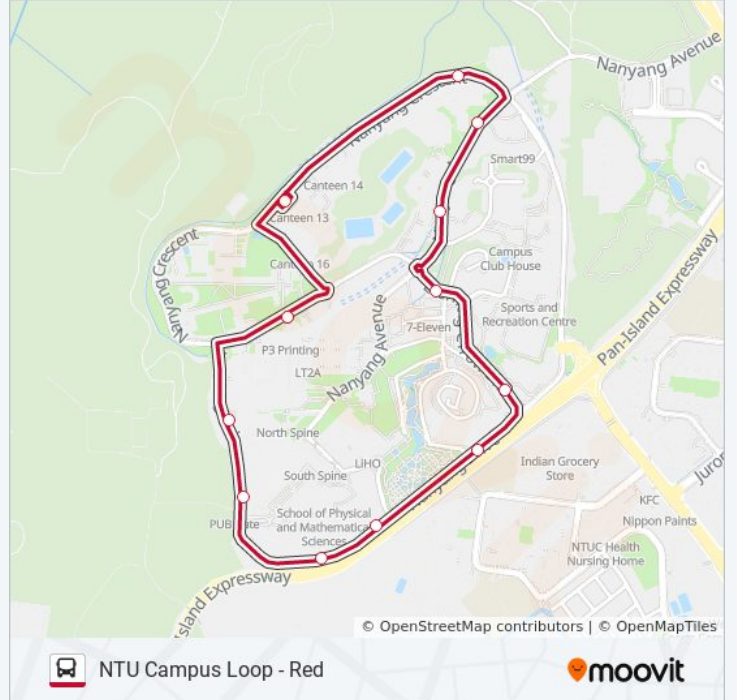

**Direction: Hall 11 Blk 55**

14 stops

[VIEW LINE SCHEDULE](#)

- Nanyang Cres - Hall 11 Blk 55 (27011)
- Nanyang Cres - Opp Nanyang Cres Halls (63718)
- Nanyang Cres - Hall 12 (27031)
- Nanyang Dr - Lee Wee Nam Lib (27211)
- Nanyang Dr - Sch Of Biological Sciences (63741)
- Nanyang Dr - Wee Kim Wee Sch Of C&I (27231)
- Nanyang Dr - Spms (27241)
- Nanyang Dr - Academic Bldg Sth (27251)
- Nanyang Dr - Hall 4 (27261)
- Lien Ying Chow Dr - Hall 1 (27281)
- Nanyang Dr - Hall 2 (27311)
- Nanyang Ave - Halls 8 & 9 (27209)
- Nanyang Ave - Hall 11 (27199)
- Nanyang Cres - Hall 11 Blk 55 (27011)

**CL-R bus Info**

**Direction:** Hall 11 Blk 55

**Stops:** 14

**Trip Duration:** 26 min

**Line Summary:**

CL-R bus time schedules and route maps are available in an offline PDF at [moovitapp.com](https://moovitapp.com). Use the [Moovit App](#) to see live bus times, train schedule or subway schedule, and step-by-step directions for all public transit in Singapore.