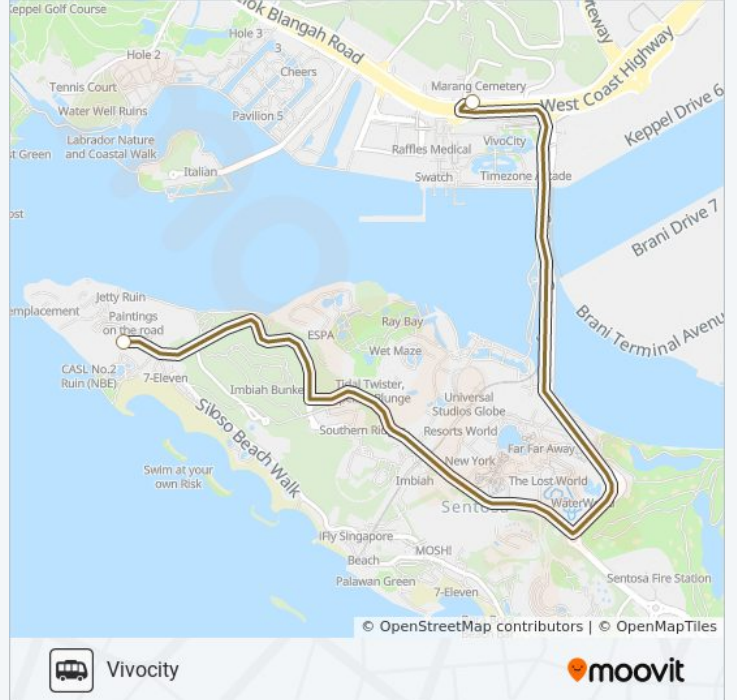

Use the Moovit App to find the closest RASA SENTOSA SHUTTLE bus station near you and find out when is the next RASA SENTOSA SHUTTLE bus arriving.

Direction: Rasa Sentosa Resort & Spa

2 stops

[VIEW LINE SCHEDULE](#)

RASA SENTOSA SHUTTLE bus Info**Direction:** Rasa Sentosa Resort & Spa**Stops:** 2**Trip Duration:** 4 min**Line Summary:**

Direction: VivoCity

3 stops

[VIEW LINE SCHEDULE](#)

Shangri-La Rasa Sentosa

Palawan Beach

Vivocity Shuttle Bus Stop

RASA SENTOSA SHUTTLE bus Time Schedule

VivoCity Route Timetable:

Sunday	11:00 - 21:00
Monday	11:00 - 21:00
Tuesday	11:00 - 21:00
Wednesday	11:00 - 21:00
Thursday	11:00 - 21:00
Friday	11:00 - 21:00
Saturday	11:00 - 21:00

RASA SENTOSA SHUTTLE bus Info

Direction: VivoCity

Stops: 3

Trip Duration: 4 min

Line Summary:

RASA SENTOSA SHUTTLE bus time schedules and route maps are available in an offline PDF at moovitapp.com. Use the [Moovit App](#) to see live bus times, train schedule or subway schedule, and step-by-step directions for all public transit in Singapore.