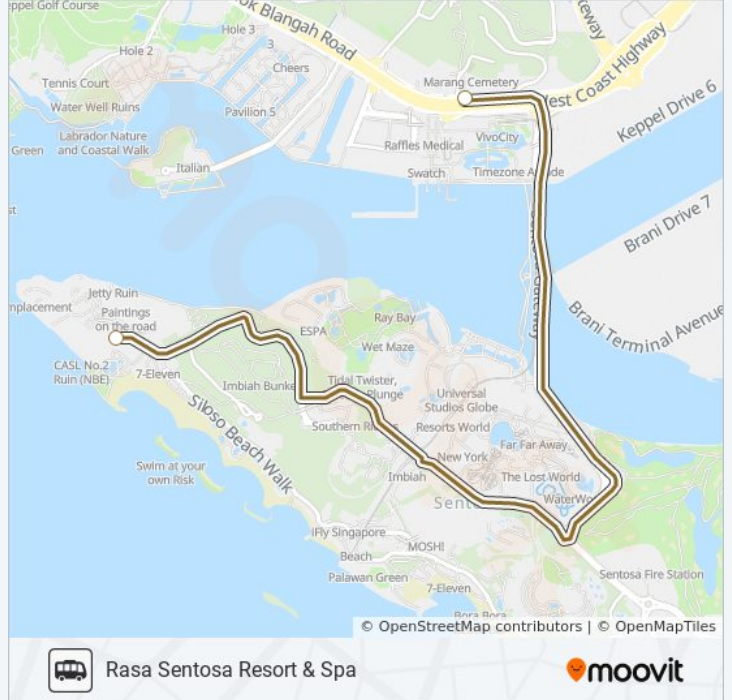

Rasa Sentosa Resort & Spa

[Get The App](#)

The RASA SENTOSA SHUTTLE bus line (Rasa Sentosa Resort & Spa) has 2 routes. For regular weekdays, their operation hours are:

(1) Rasa Sentosa Resort & Spa: 11:15 - 20:35(2) VivoCity: 11:00 - 21:00

Use the Moovit App to find the closest RASA SENTOSA SHUTTLE bus station near you and find out when is the next RASA SENTOSA SHUTTLE bus arriving.

Direction: Rasa Sentosa Resort & Spa

2 stops

[VIEW LINE SCHEDULE](#)

Vivocity Shuttle Bus Stop

Shangri-La Rasa Sentosa

RASA SENTOSA SHUTTLE bus Time Schedule

Rasa Sentosa Resort & Spa Route Timetable:

Sunday	11:15 - 20:35
Monday	11:15 - 20:35
Tuesday	11:15 - 20:35
Wednesday	11:15 - 20:35
Thursday	11:15 - 20:35
Friday	11:15 - 20:35
Saturday	11:15 - 20:35

RASA SENTOSA SHUTTLE bus Info**Direction:** Rasa Sentosa Resort & Spa**Stops:** 2**Trip Duration:** 4 min**Line Summary:**

Direction: VivoCity

3 stops

[VIEW LINE SCHEDULE](#)

Shangri-La Rasa Sentosa

Palawan Beach