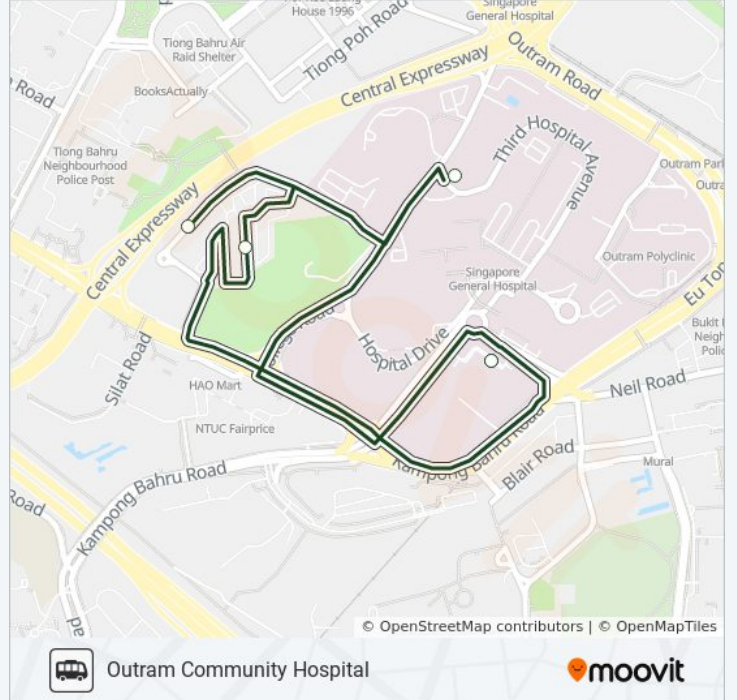

Use the Moovit App to find the closest SGH CAR PARK H SHUTTLE bus station near you and find out when is the next SGH CAR PARK H SHUTTLE bus arriving.

**Direction: Outram Community Hospital**

5 stops

[VIEW LINE SCHEDULE](#)

Outram Community Hospital

Car Park H Shuttle Bus Stop

Multi-Storey Car Park H

Open Car Park H

Outram Community Hospital

**SGH CAR PARK H SHUTTLE bus Time Schedule**

Outram Community Hospital Route Timetable:

**Direction:** Outram Community Hospital

**Stops:** 5

**Trip Duration:** 6 min

**Line Summary:**

SGH CAR PARK H SHUTTLE bus time schedules and route maps are available in an offline PDF at [moovitapp.com](https://moovitapp.com). Use the [Moovit App](#) to see live bus times, train schedule or subway schedule, and step-by-step directions for all public transit in Singapore.