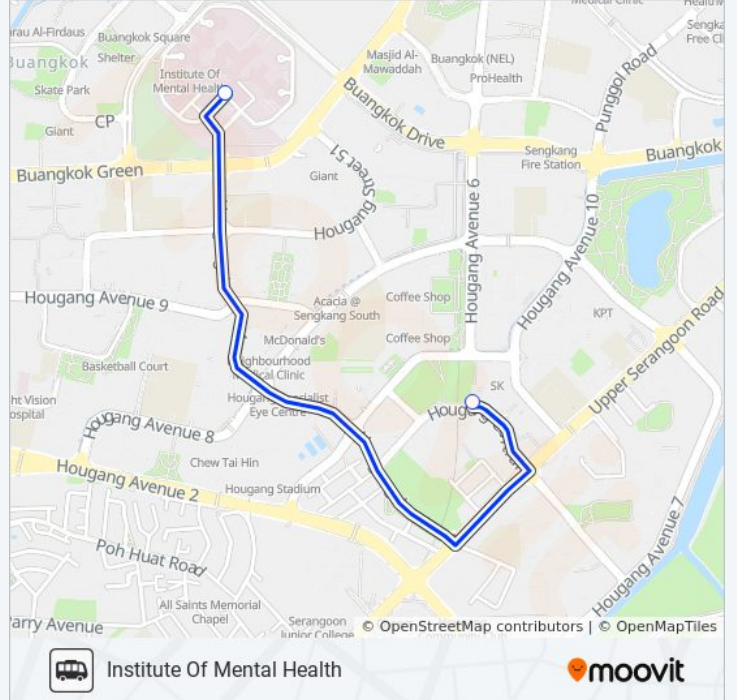

Use the Moovit App to find the closest IMH SHUTTLE bus station near you and find out when is the next IMH SHUTTLE bus arriving.

Direction: Hougang MRT

2 stops

[VIEW LINE SCHEDULE](#)

Institute Of Mental Health

IMH SHUTTLE bus Info

Direction: Hougang MRT

Stops: 2

Trip Duration: 10 min

Line Summary:

Direction: Institute Of Mental Health

2 stops

[VIEW LINE SCHEDULE](#)

Hougang Ctrl - Hougang MRT Exit B (Taxi Stand G12)

Institute Of Mental Health

IMH SHUTTLE bus Time Schedule

Institute Of Mental Health Route Timetable:

Sunday	Not Operational
Monday	6:30 AM - 6:30 PM
Tuesday	6:30 AM - 6:30 PM
Wednesday	6:30 AM - 6:30 PM
Thursday	6:30 AM - 6:30 PM
Friday	Not Operational
Saturday	Not Operational

IMH SHUTTLE bus Info

Direction: Institute Of Mental Health

Stops: 2

Trip Duration: 10 min

Line Summary:

IMH SHUTTLE bus time schedules and route maps are available in an offline PDF at moovitapp.com. Use the [Moovit App](#) to see live bus times, train schedule or subway schedule, and step-by-step directions for all public transit in Singapore.