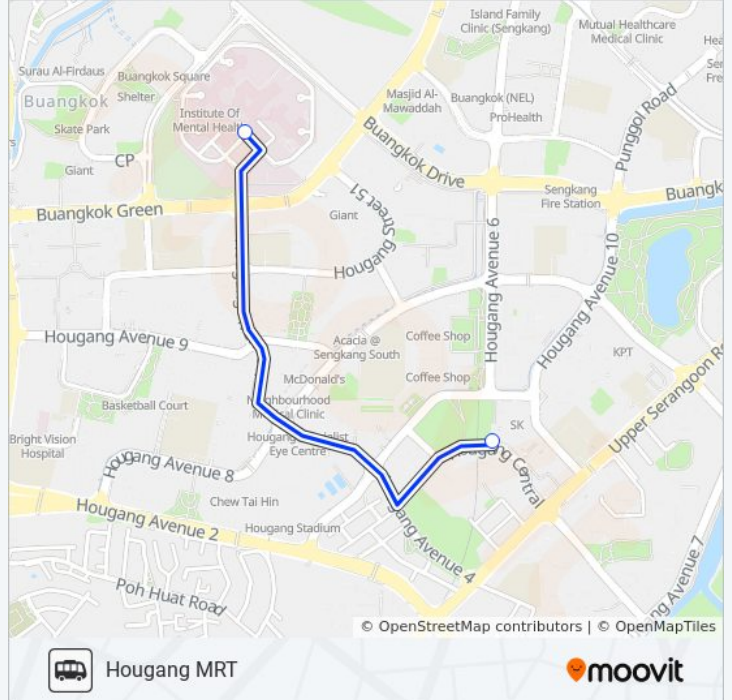

Hougang MRT

Get The App

The IMH SHUTTLE bus line (Hougang MRT) has 2 routes. For regular weekdays, their operation hours are:

(1) Hougang MRT: 6:20 AM - 6:40 PM (2) Institute Of Mental Health: 6:30 AM - 6:30 PM

Use the Moovit App to find the closest IMH SHUTTLE bus station near you and find out when is the next IMH SHUTTLE bus arriving.

Direction: Hougang MRT

2 stops

[VIEW LINE SCHEDULE](#)

Institute Of Mental Health

IMH SHUTTLE bus Info

Direction: Hougang MRT

Stops: 2

Trip Duration: 10 min

Line Summary:

Direction: Institute Of Mental Health

2 stops

[VIEW LINE SCHEDULE](#)

IMH SHUTTLE bus Info

Direction: Institute Of Mental Health

Stops: 2

Trip Duration: 10 min

Line Summary:

IMH SHUTTLE bus time schedules and route maps are available in an offline PDF at moovitapp.com. Use the [Moovit App](#) to see live bus times, train schedule or subway schedule, and step-by-step directions for all public transit in Singapore.