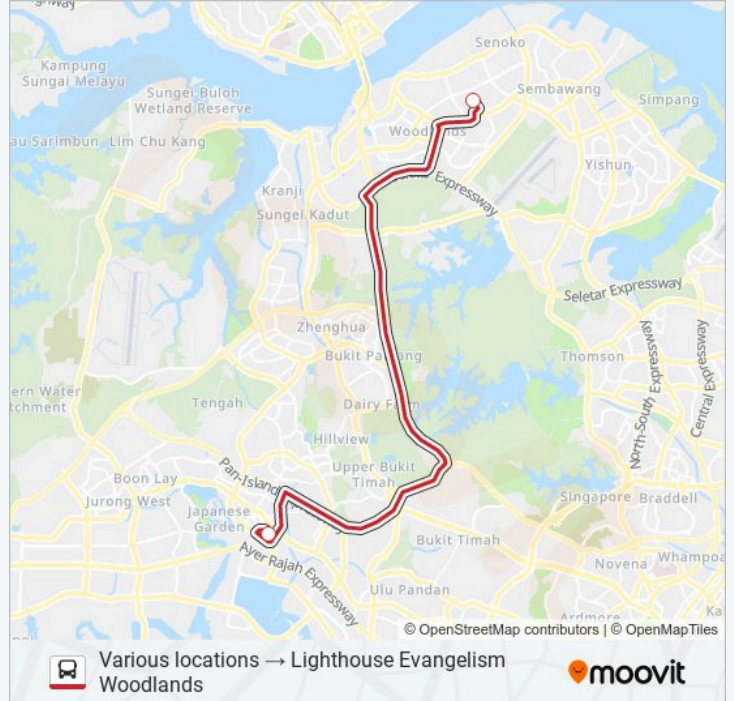

**LIGHTHOUSE EVANGELISM SHUTTLE bus Info**

**Direction:** Jurong East Route

**Stops:** 2

**Trip Duration:** 20 min

**Line Summary:**

**Direction: Jurong West Route**

2 stops

[VIEW LINE SCHEDULE](#)

Boon Lay Way - Boon Lay Stn (22579)

Lighthouse Evangelism Woodlands

**LIGHTHOUSE EVANGELISM SHUTTLE bus Time Schedule**

Jurong West Route Route Timetable:

Sunday	Not Operational
Monday	Not Operational
Tuesday	Not Operational
Wednesday	Not Operational
Thursday	Not Operational
Friday	Not Operational
Saturday	17:30