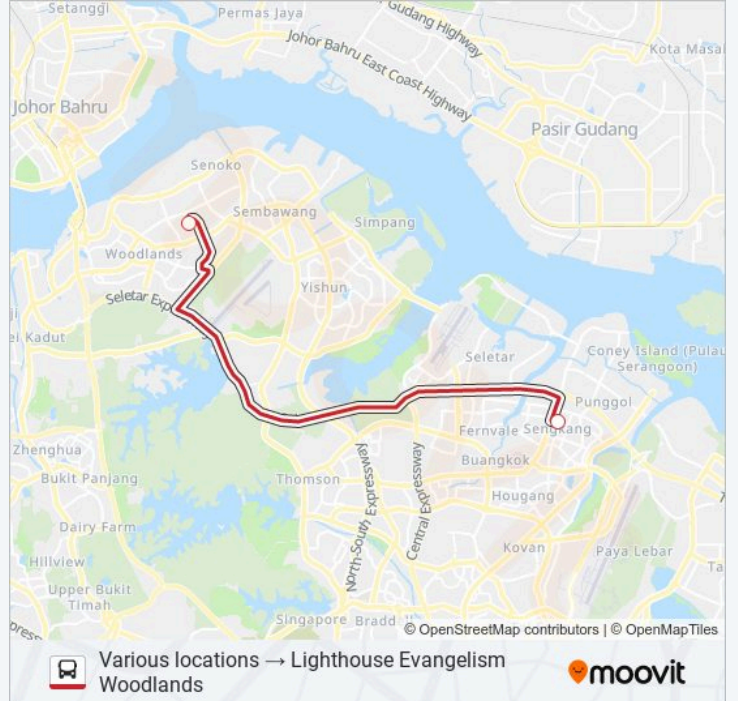

Sengkang East Way - Sengkang Stn Exit D (Taxi Stand G16)

Lighthouse Evangelism Woodlands

**LIGHTHOUSE EVANGELISM SHUTTLE bus Time Schedule**

Sengkang Route Route Timetable:

Sunday	Not Operational
Monday	Not Operational
Tuesday	Not Operational
Wednesday	Not Operational
Thursday	Not Operational
Friday	Not Operational
Saturday	18:00

**LIGHTHOUSE EVANGELISM SHUTTLE bus Info**

**Direction:** Sengkang Route

**Stops:** 2

**Trip Duration:** 17 min

**Line Summary:**

**Direction: Serangoon Route**

2 stops

[VIEW LINE SCHEDULE](#)