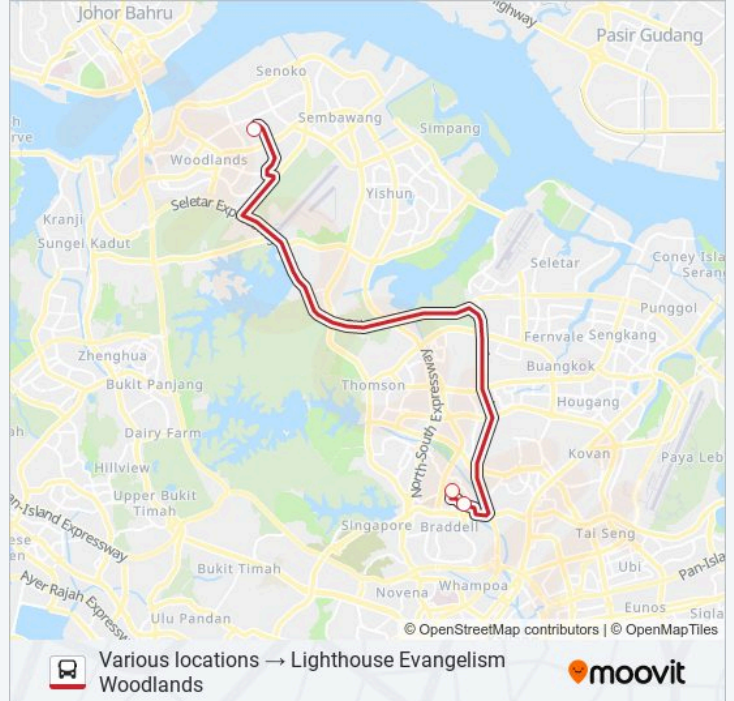

**Direction:** Ang Mo Kio Route

**Stops:** 4

**Trip Duration:** 19 min

**Line Summary:**

**Direction: Bishan Route**

3 stops

[VIEW LINE SCHEDULE](#)

In Front Of Bishan Cc

**LIGHTHOUSE EVANGELISM SHUTTLE bus Info**

**Direction:** Bishan Route

**Stops:** 3

**Trip Duration:** 20 min

**Line Summary:**

**Direction: Bt Batok Route**

3 stops

[VIEW LINE SCHEDULE](#)