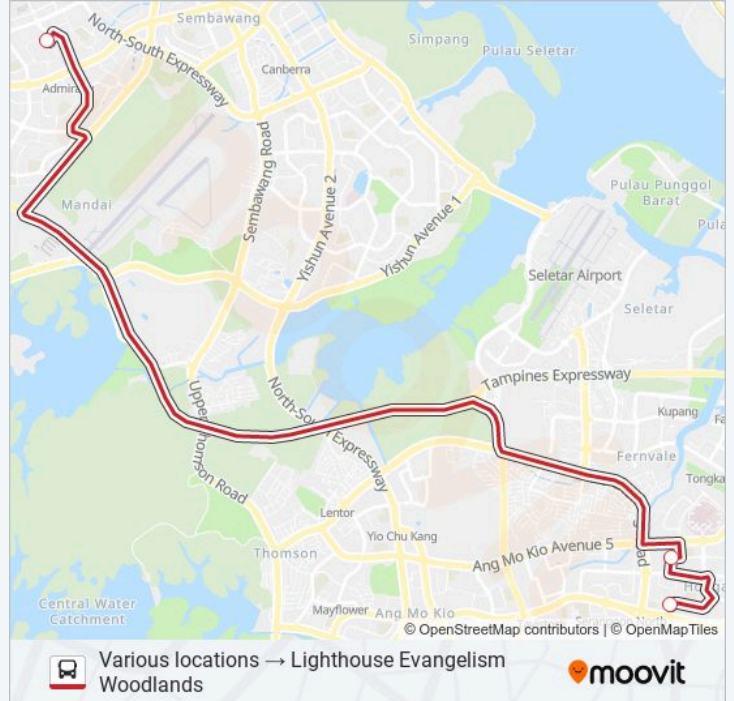

Blk 976

Lighthouse Evangelism Woodlands

**LIGHTHOUSE EVANGELISM SHUTTLE bus Time Schedule**

Hougang Route Route Timetable:

Sunday	Not Operational
Monday	Not Operational
Tuesday	Not Operational
Wednesday	Not Operational
Thursday	Not Operational
Friday	Not Operational
Saturday	18:00

**LIGHTHOUSE EVANGELISM SHUTTLE bus Info**

**Direction:** Hougang Route

**Stops:** 3

**Trip Duration:** 20 min

**Line Summary:**

**Direction: Jurong East Route**

2 stops

[VIEW LINE SCHEDULE](#)