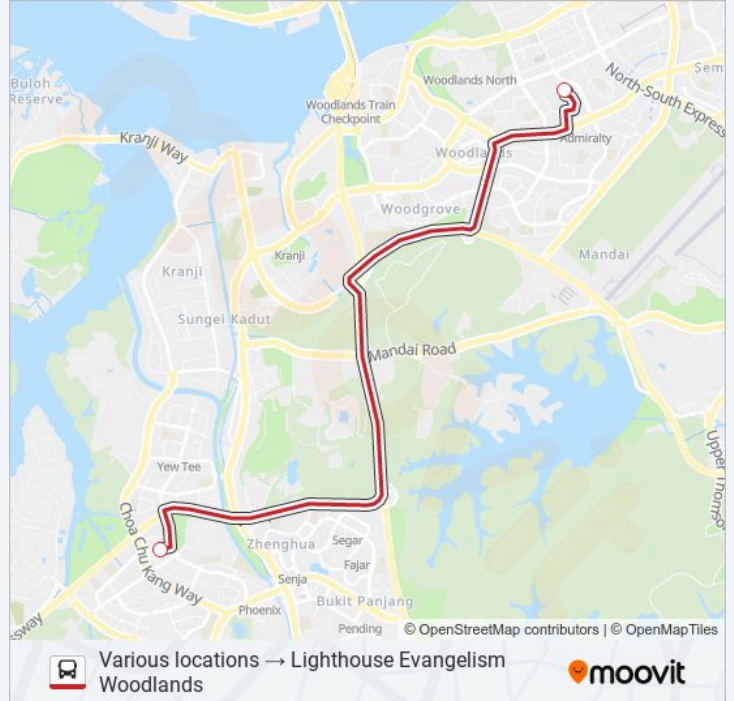

**LIGHTHOUSE EVANGELISM SHUTTLE bus Info**

**Direction:** Choa Chu Kang Route

**Stops:** 2

**Trip Duration:** 13 min

**Line Summary:**

**Direction: Commonwealth Route**

3 stops

[VIEW LINE SCHEDULE](#)

C'wealth Ave - Queenstown Stn Exit A/D (11141)

C'wealth Ave - C'wealth Stn Exit A/D (11161)

Lighthouse Evangelism Woodlands

**LIGHTHOUSE EVANGELISM SHUTTLE bus Time Schedule**

Commonwealth Route Route Timetable: