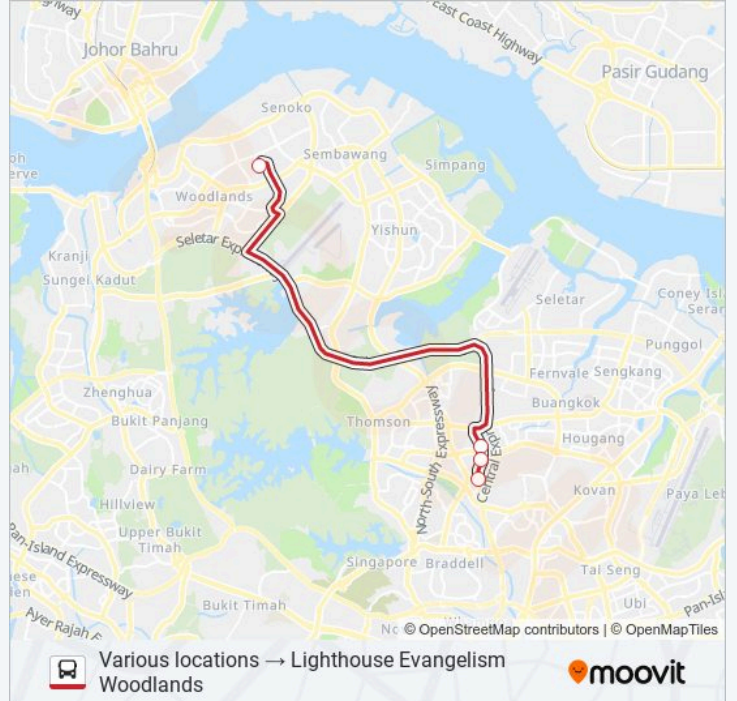

Ang Mo Kio Route Route Timetable:

Sunday	Not Operational
Monday	Not Operational
Tuesday	Not Operational
Wednesday	Not Operational
Thursday	Not Operational
Friday	Not Operational
Saturday	18:00

**LIGHTHOUSE EVANGELISM SHUTTLE bus Info**

**Direction:** Ang Mo Kio Route

**Stops:** 4

**Trip Duration:** 19 min

**Line Summary:**

**Direction: Bishan Route**

3 stops

[VIEW LINE SCHEDULE](#)

In Front Of Bishan Cc