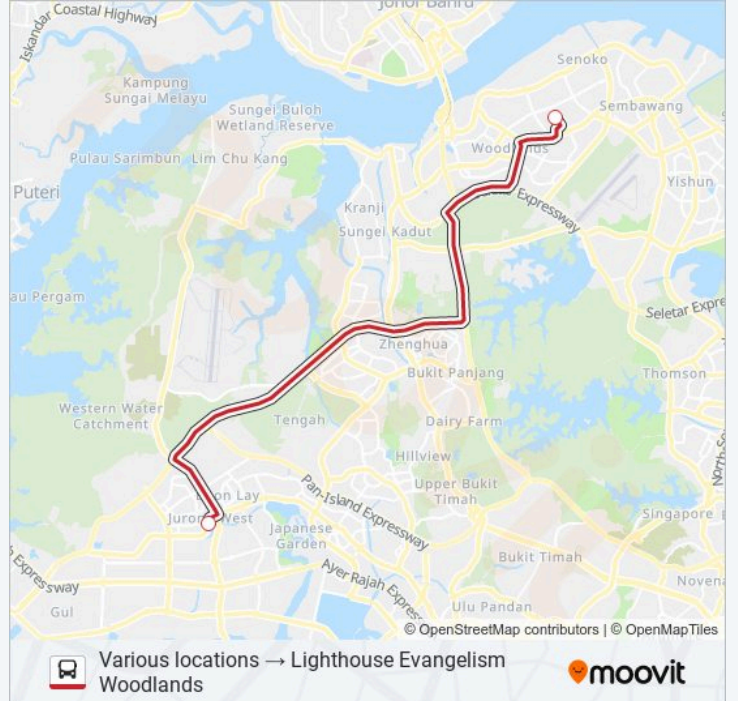

**LIGHTHOUSE EVANGELISM SHUTTLE bus Info**

**Direction:** Jurong East Route

**Stops:** 2

**Trip Duration:** 20 min

**Line Summary:**

**Direction: Jurong West Route**

2 stops

[VIEW LINE SCHEDULE](#)

Boon Lay Way - Boon Lay Stn (22579)

Lighthouse Evangelism Woodlands

**LIGHTHOUSE EVANGELISM SHUTTLE bus Time Schedule**

Jurong West Route Route Timetable:

Sunday	Not Operational
Monday	Not Operational
Tuesday	Not Operational
Wednesday	Not Operational
Thursday	Not Operational
Friday	Not Operational
Saturday	17:30

**LIGHTHOUSE EVANGELISM SHUTTLE bus Info**

**Direction:** Jurong West Route

**Stops:** 2

**Trip Duration:** 22 min

**Line Summary:**

**Direction: Punggol Route**

2 stops

[VIEW LINE SCHEDULE](#)