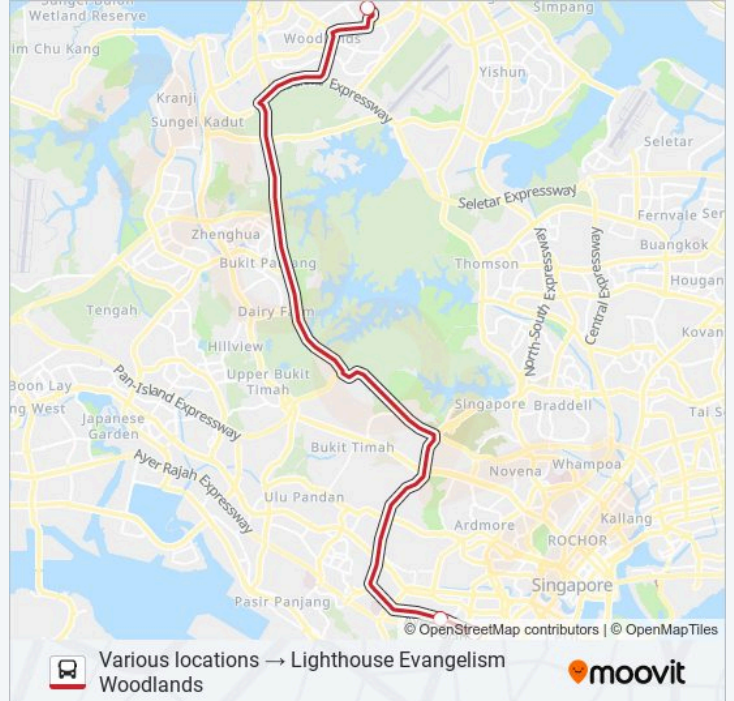

Direction: Choa Chu Kang Route

2 stops

[VIEW LINE SCHEDULE](#)

Choa Chu Kang Ave 4 - Lot 1/Choa Chu Kang Stn (44539)

Lighthouse Evangelism Woodlands

LIGHTHOUSE EVANGELISM SHUTTLE bus Time Schedule

Choa Chu Kang Route Route Timetable:

Sunday	Not Operational
Monday	Not Operational
Tuesday	Not Operational
Wednesday	Not Operational
Thursday	Not Operational
Friday	Not Operational
Saturday	18:10

LIGHTHOUSE EVANGELISM SHUTTLE bus Info

Direction: Choa Chu Kang Route

Stops: 2

Trip Duration: 13 min

Line Summary: