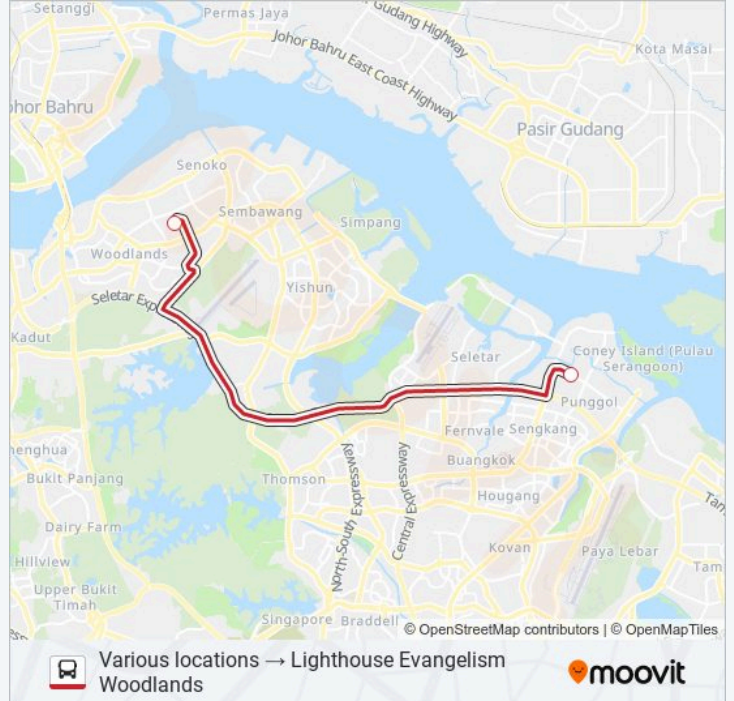

Direction: Sengkang Route

2 stops

[VIEW LINE SCHEDULE](#)

Sengkang East Way - Sengkang Stn Exit D (Taxi Stand G16)

Lighthouse Evangelism Woodlands

LIGHTHOUSE EVANGELISM SHUTTLE bus Time Schedule

Sengkang Route Route Timetable:

Sunday	Not Operational
Monday	Not Operational
Tuesday	Not Operational
Wednesday	Not Operational
Thursday	Not Operational
Friday	Not Operational
Saturday	18:00

LIGHTHOUSE EVANGELISM SHUTTLE bus Info

Direction: Sengkang Route

Stops: 2

Trip Duration: 17 min

Line Summary: