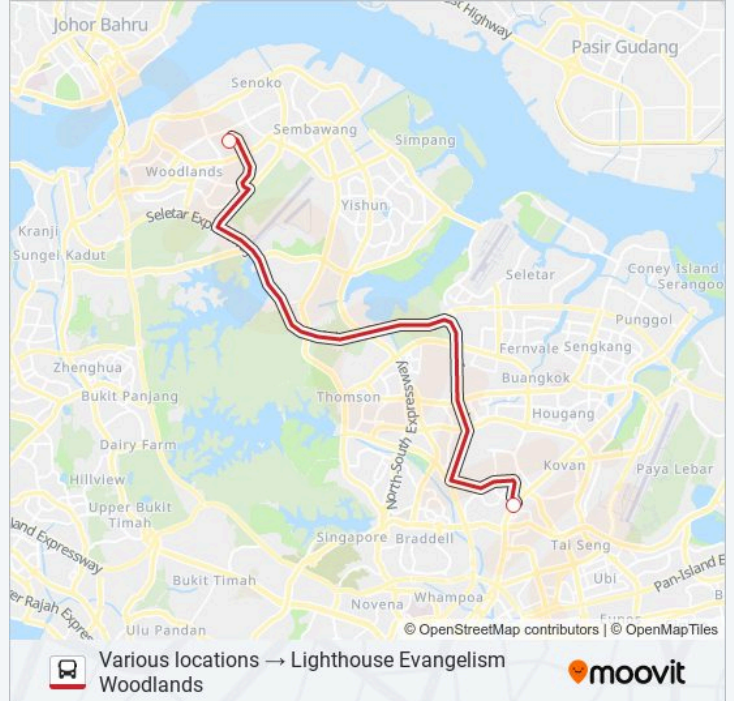

**LIGHTHOUSE EVANGELISM SHUTTLE bus Info**

**Direction:** Sengkang Route

**Stops:** 2

**Trip Duration:** 17 min

**Line Summary:**

**Direction: Serangoon Route**

2 stops

[VIEW LINE SCHEDULE](#)

Upp S'Goon Rd - S'Goon Stn Exit H (62131)

Lighthouse Evangelism Woodlands

**LIGHTHOUSE EVANGELISM SHUTTLE bus Time Schedule**

Serangoon Route Route Timetable:

Sunday	Not Operational
Monday	Not Operational
Tuesday	Not Operational
Wednesday	Not Operational
Thursday	Not Operational
Friday	Not Operational
Saturday	18:00

**LIGHTHOUSE EVANGELISM SHUTTLE bus Info**

**Direction:** Serangoon Route

**Stops:** 2

**Trip Duration:** 19 min

**Line Summary:**

**Direction: Toa Payoh Route**

2 stops

[VIEW LINE SCHEDULE](#)