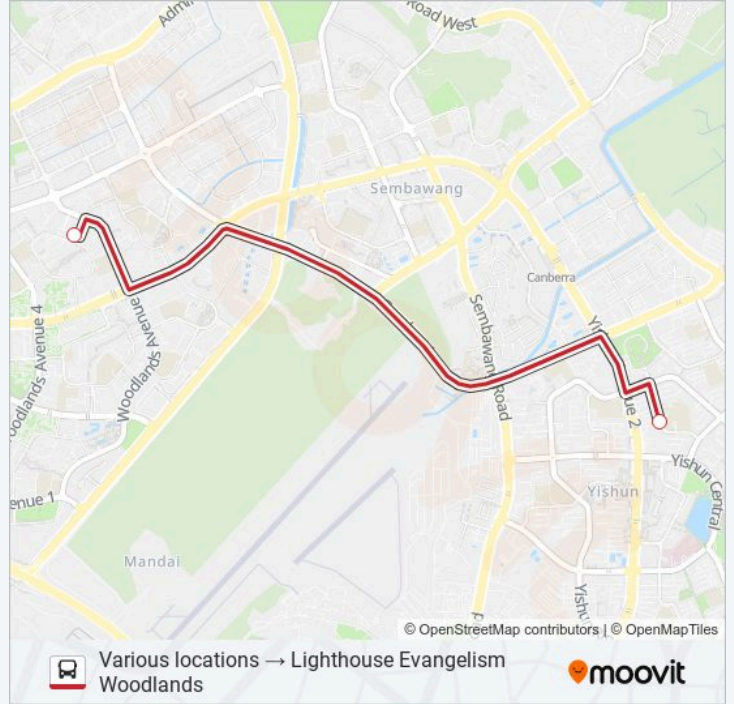

**LIGHTHOUSE EVANGELISM SHUTTLE bus Info**

**Direction:** Toa Payoh Route

**Stops:** 2

**Trip Duration:** 19 min

**Line Summary:**

**Direction: Yishun Route**

2 stops

[VIEW LINE SCHEDULE](#)

Blk 217

Lighthouse Evangelism Woodlands

**LIGHTHOUSE EVANGELISM SHUTTLE bus Time Schedule**

Yishun Route Route Timetable:

Sunday	Not Operational
Monday	Not Operational
Tuesday	Not Operational
Wednesday	Not Operational
Thursday	Not Operational
Friday	Not Operational
Saturday	18:15

**LIGHTHOUSE EVANGELISM SHUTTLE bus Info**

**Direction:** Yishun Route

**Stops:** 2

**Trip Duration:** 6 min

**Line Summary:**

LIGHTHOUSE EVANGELISM SHUTTLE bus time schedules and route maps are available in an offline PDF at [moovitapp.com](https://moovitapp.com). Use the Moovit App to see live bus times, train schedule or subway schedule, and step-by-step directions for all public transit in Singapore.