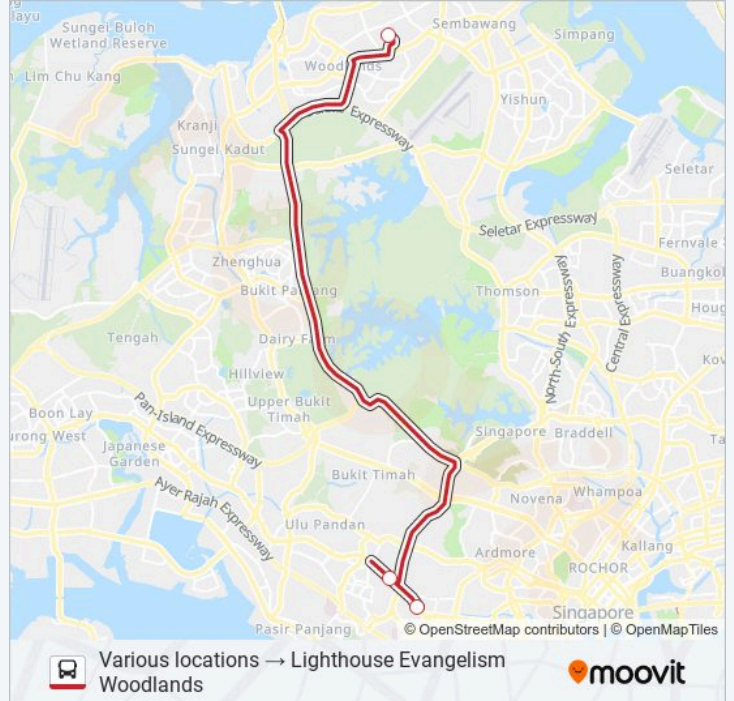

C'wealth Ave - Queenstown Stn Exit A/D (11141)

C'wealth Ave - C'wealth Stn Exit A/D (11161)

Lighthouse Evangelism Woodlands

**LIGHTHOUSE EVANGELISM SHUTTLE bus Time Schedule**

Commonwealth Route Route Timetable:

**Direction:** Commonwealth Route

**Stops:** 3

**Trip Duration:** 26 min

**Line Summary:**

**Direction: Hougang Route**

3 stops

[VIEW LINE SCHEDULE](#)

Hougang Ave 8 - Blk 639 (63391)