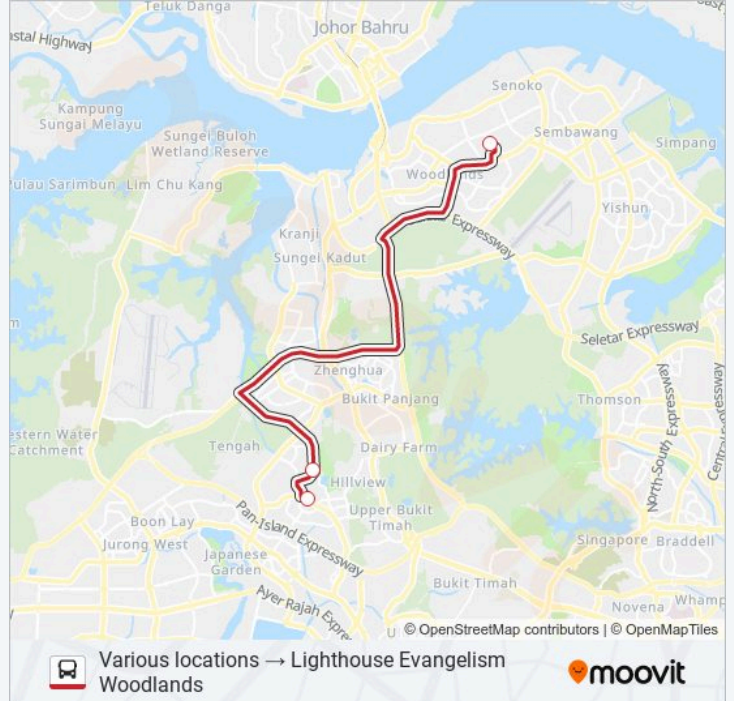

**LIGHTHOUSE EVANGELISM SHUTTLE bus Info**

**Direction:** Bt Batok Route

**Stops:** 3

**Trip Duration:** 19 min

**Line Summary:**

**Direction: Bt Merah Route**

3 stops

[VIEW LINE SCHEDULE](#)