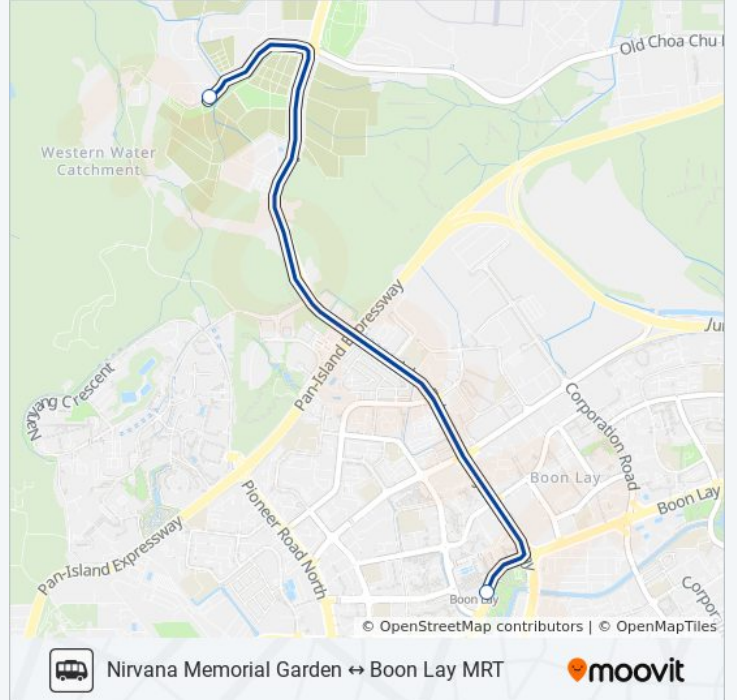

Direction: Boon Lay MRT

2 stops

[VIEW LINE SCHEDULE](#)

Nirvana Memorial Garden (Blk A Basement)

Boon Lay Way - Boon Lay Stn (22579)

**NIRVANA MEMORIAL GARDEN SHUTTLE bus
Time Schedule**

Boon Lay MRT Route Timetable:

Direction: Nirvana Memorial Garden

2 stops

[VIEW LINE SCHEDULE](#)

Boon Lay Way - Boon Lay Stn (22579)

Nirvana Memorial Garden (Blk A Basement)

NIRVANA MEMORIAL GARDEN SHUTTLE bus Time Schedule

Nirvana Memorial Garden Route Timetable:

Sunday	9:45 AM - 3:45 PM
Monday	9:45 AM - 3:45 PM
Tuesday	9:45 AM - 3:45 PM
Wednesday	9:45 AM - 3:45 PM
Thursday	9:45 AM - 3:45 PM
Friday	9:45 AM - 3:45 PM
Saturday	9:45 AM - 3:45 PM

NIRVANA MEMORIAL GARDEN SHUTTLE bus Info

Direction: Nirvana Memorial Garden

Stops: 2

Trip Duration: 5 min

Line Summary:

NIRVANA MEMORIAL GARDEN SHUTTLE bus time schedules and route maps are available in an offline PDF at moovitapp.com. Use the [Moovit App](#) to see live bus times, train schedule or subway schedule, and step-by-step directions for all public transit in Singapore.