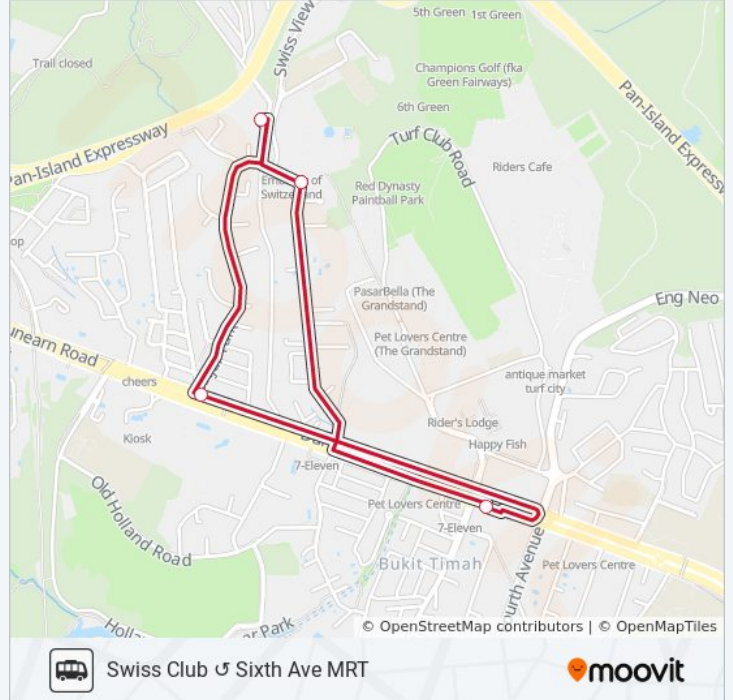

Use the Moovit App to find the closest SWISS CLUB SHUTTLE bus station near you and find out when is the next SWISS CLUB SHUTTLE bus arriving.

Direction: Swiss Club

5 stops

[VIEW LINE SCHEDULE](#)

Swiss Club

Binjai Crest

Binjai Park

Sixth Ave MRT Pickup/Dropoff Point

Swiss Club

SWISS CLUB SHUTTLE bus Time Schedule

Swiss Club Route Timetable:

Sunday	7:15 AM - 10:15 PM
Monday	7:15 AM - 10:15 PM
Tuesday	7:15 AM - 10:15 PM
Wednesday	7:15 AM - 10:15 PM
Thursday	7:15 AM - 10:15 PM
Friday	7:15 AM - 10:15 PM
Saturday	7:15 AM - 10:15 PM

SWISS CLUB SHUTTLE bus Info**Direction:** Swiss Club**Stops:** 5**Trip Duration:** 31 min**Line Summary:**

Direction: Swiss Club

5 stops

[VIEW LINE SCHEDULE](#)

Binjai Crest

Binjai Park

Sixth Ave MRT Pickup/Dropoff Point