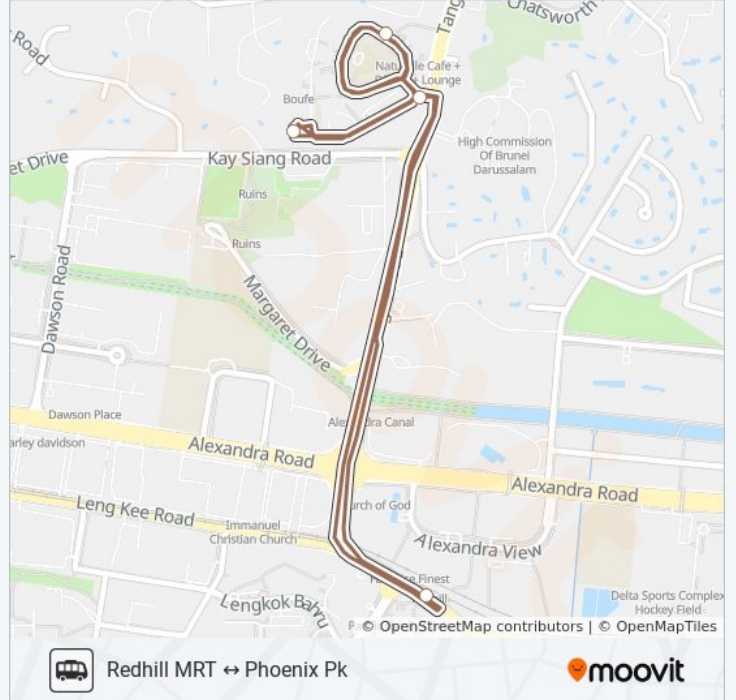

Direction: Morning Route

5 stops

[VIEW LINE SCHEDULE](#)

Tiong Bahru Rd - Redhill Stn (10209)

Phoenix Park Guardhouse & Mgmt Office

Blk 316

Blk 306

Tiong Bahru Rd - Redhill Stn (10209)

PHOENIX PARK SHUTTLE bus Time Schedule

Morning Route Route Timetable:

Sunday	Not Operational
Monday	7:35 AM - 9:21 AM
Tuesday	7:35 AM - 9:21 AM
Wednesday	7:35 AM - 9:21 AM
Thursday	7:35 AM - 9:21 AM
Friday	Not Operational
Saturday	Not Operational

PHOENIX PARK SHUTTLE bus Info

Direction: Morning Route

Stops: 5

Trip Duration: 10 min

Line Summary: