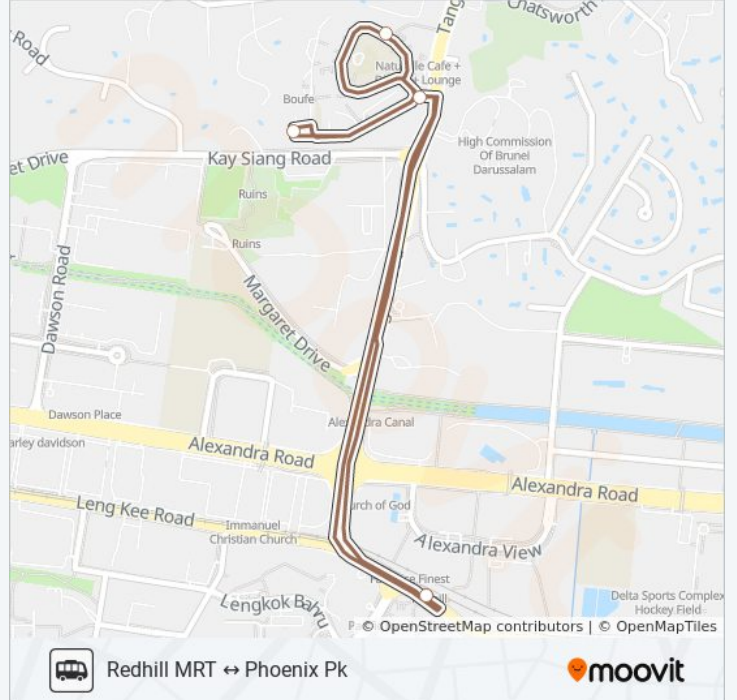

PHOENIX PARK SHUTTLE bus time schedules and route maps are available in an offline PDF at moovitapp.com. Use the [Moovit App](#) to see live bus times, train schedule or subway schedule, and step-by-step directions for all public transit in Singapore.

[About Moovit](#) • [MaaS Solutions](#) • [Supported Countries](#) • [Mooviter Community](#)

© 2024 Moovit - All Rights Reserved

Check Live Arrival Times