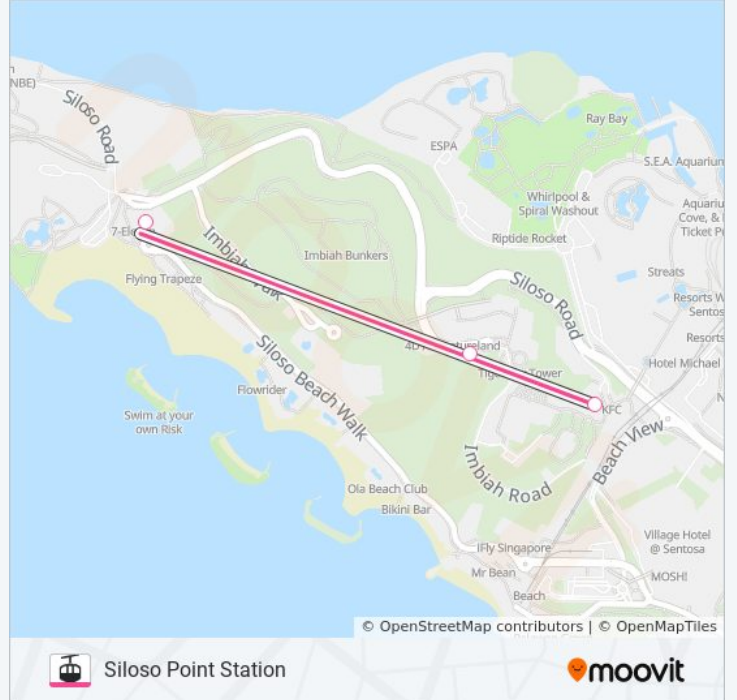

The SENTOSA LINE cable car line (Merlion Station) has 2 routes. For regular weekdays, their operation hours are:
(1) Merlion Station: 8:45 AM - 9:30 PM (2) Siloso Point Station: 8:45 AM - 9:30 PM
Use the Moovit App to find the closest SENTOSA LINE cable car station near you and find out when is the next SENTOSA LINE cable car arriving.

Direction: Merlion Station

3 stops

[VIEW LINE SCHEDULE](#)

Siloso Point Station

Imbiah Lookout Station

Merlion Station

SENTOSA LINE cable car Time Schedule

Merlion Station Route Timetable:

Direction: Siloso Point Station

3 stops

[VIEW LINE SCHEDULE](#)

Merlion Station

Imbiah Lookout Station

Siloso Point Station

SENTOSA LINE cable car Time Schedule

Siloso Point Station Route Timetable:

Direction: Siloso Point Station

Stops: 3

Trip Duration: 3 min

Line Summary:

SENTOSA LINE cable car time schedules and route maps are available in an offline PDF at moovitapp.com. Use the [Moovit App](#) to see live bus times, train schedule or subway schedule, and step-by-step directions for all public transit in Singapore.