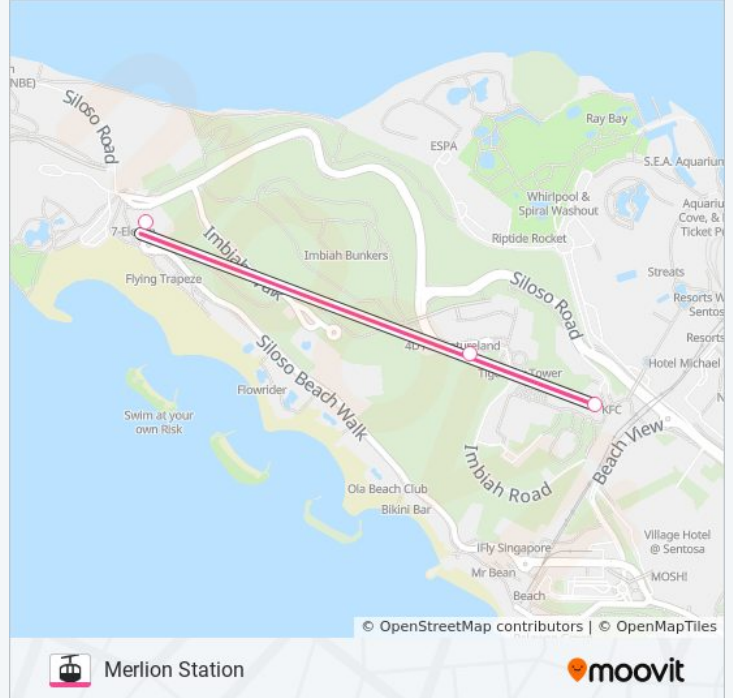

The SENTOSA LINE cable car line (Merlion Station) has 2 routes. For regular weekdays, their operation hours are:
(1) Merlion Station: 8:45 AM - 9:30 PM (2) Siloso Point Station: 8:45 AM - 9:30 PM
Use the Moovit App to find the closest SENTOSA LINE cable car station near you and find out when is the next SENTOSA LINE cable car arriving.

Direction: Merlion Station

3 stops

[VIEW LINE SCHEDULE](#)

Siloso Point Station

Imbiah Lookout Station

Merlion Station

SENTOSA LINE cable car Time Schedule

Merlion Station Route Timetable:

Sunday	8:45 AM - 9:30 PM
Monday	8:45 AM - 9:30 PM
Tuesday	8:45 AM - 9:30 PM
Wednesday	8:45 AM - 9:30 PM
Thursday	8:45 AM - 9:30 PM
Friday	8:45 AM - 9:30 PM
Saturday	8:45 AM - 9:30 PM

SENTOSA LINE cable car Info**Direction:** Merlion Station**Stops:** 3**Trip Duration:** 3 min**Line Summary:**

Direction: Siloso Point Station

3 stops

[VIEW LINE SCHEDULE](#)

Merlion Station

Imbiah Lookout Station

Siloso Point Station

SENTOSA LINE cable car Time Schedule

Siloso Point Station Route Timetable: